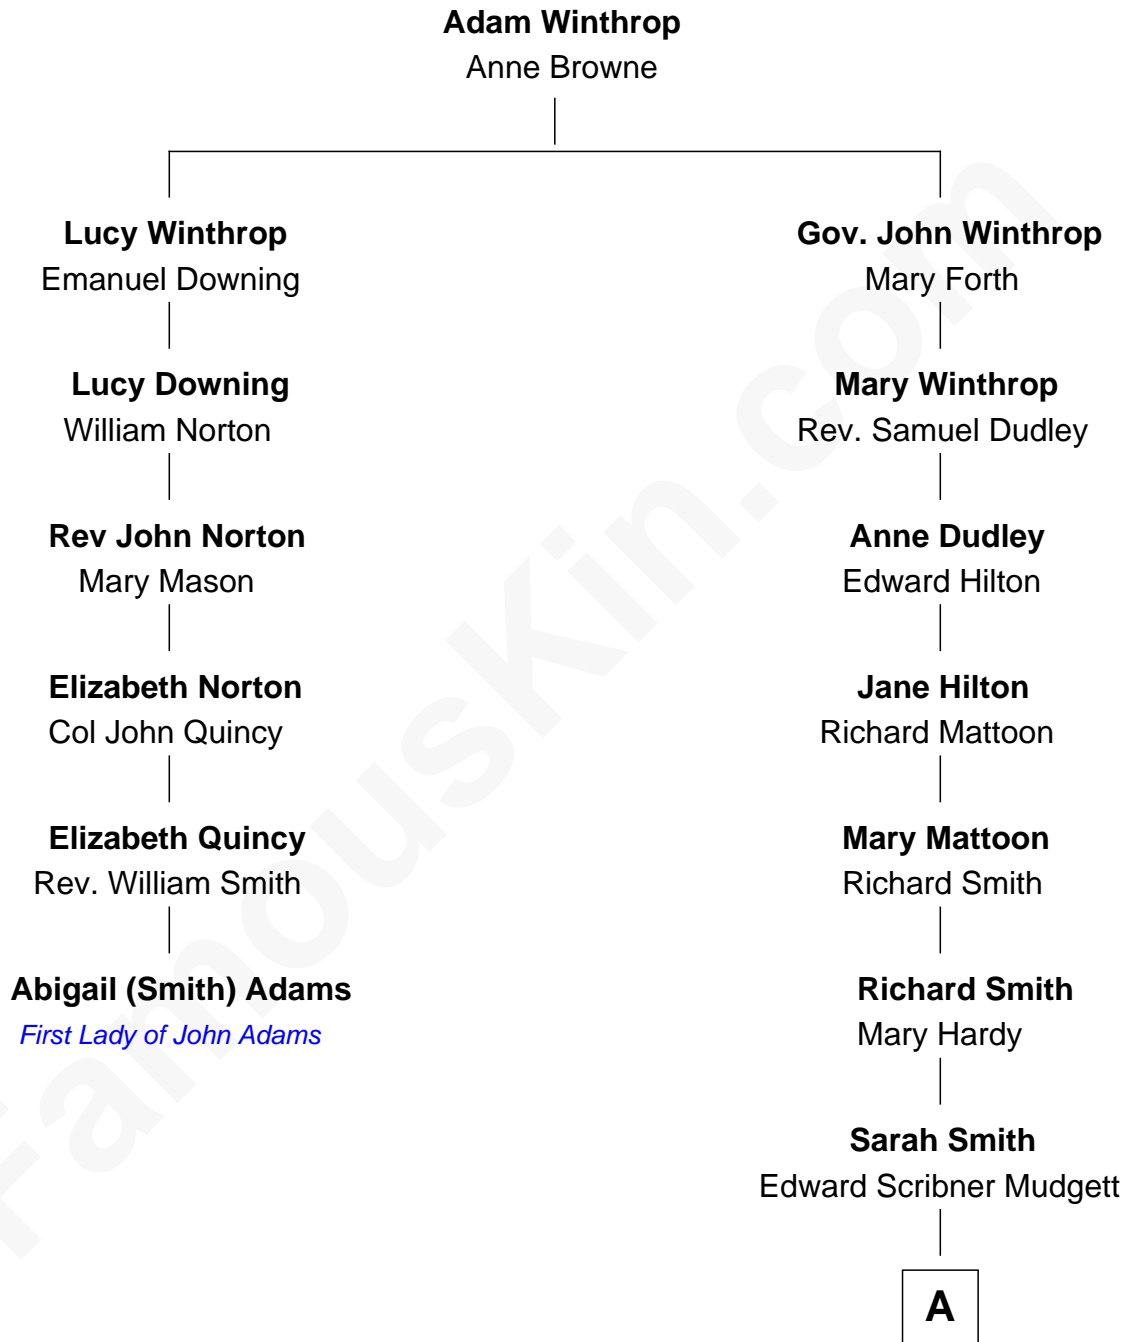

## Relationship Chart of

### Abigail (Smith) Adams

First Lady of President John Adams

5th cousin 5 times removed of

**Dr. H. H. Holmes**

Serial Killer aka "Devil in the White City"

**A**

|  
**Samuel Mudgett**

Mary Morrill

|  
**Scribner Mudgett**

Nancy Prescott

|  
**Levi Horton Mudgett**

Theodate Page Price

|  
**Dr. H. H. Holmes**

*Serial Killer Dr. H. H. Holmes*