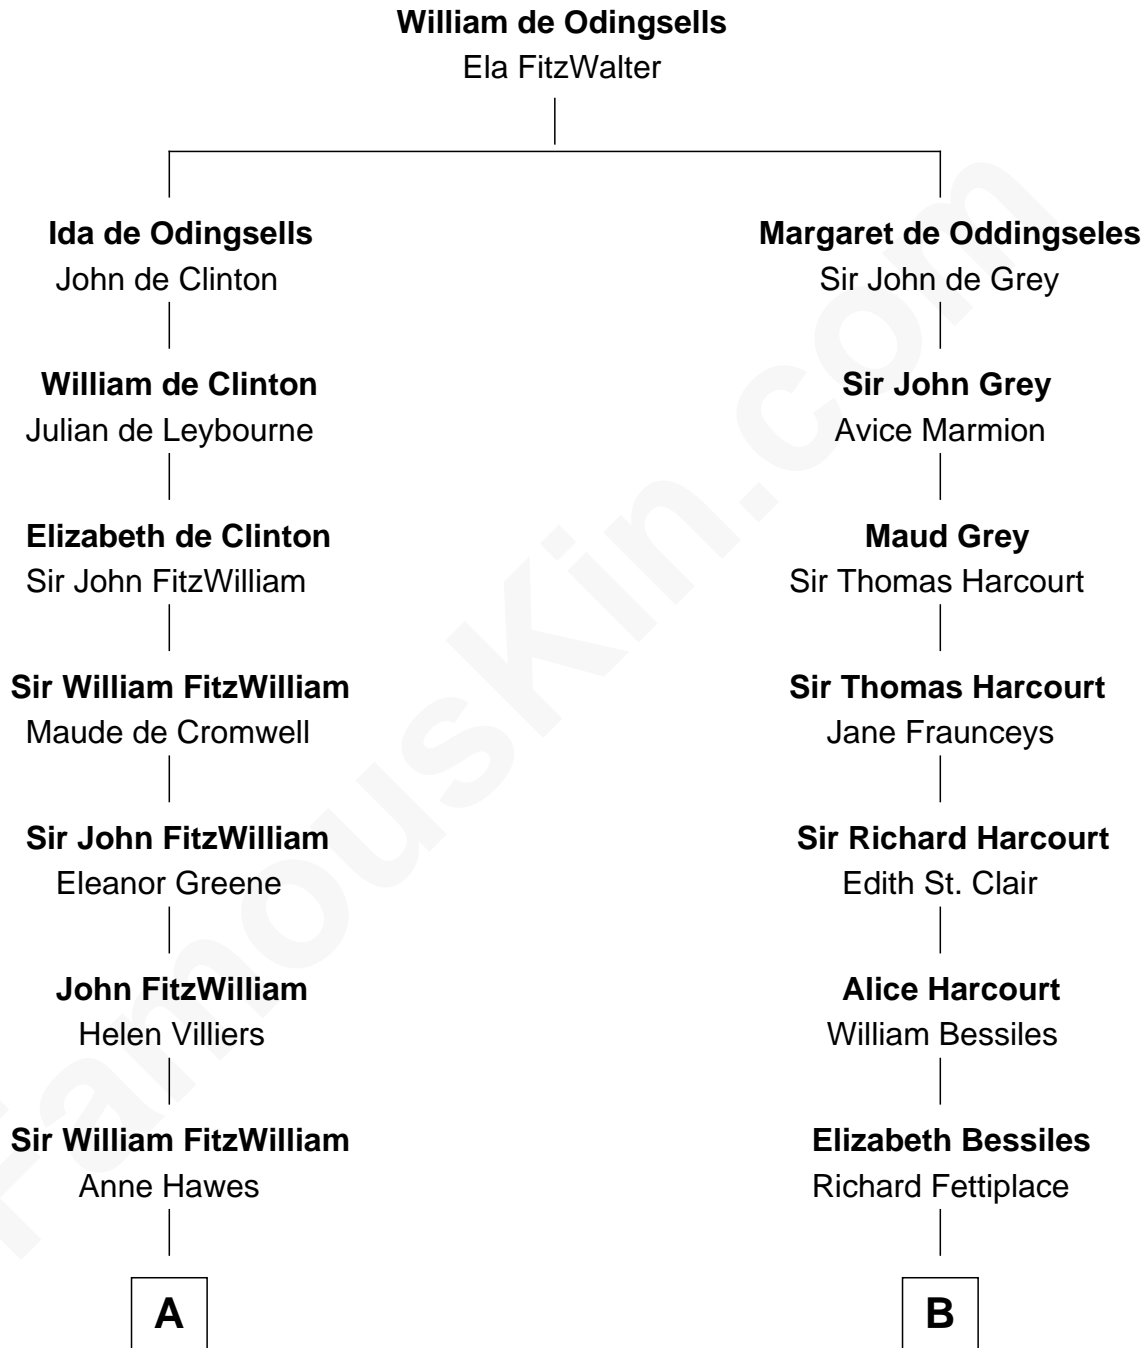

## Relationship Chart of

### Abigail (Smith) Adams

First Lady of President John Adams

15th cousin 4 times removed of

**Dr. H. H. Holmes**

Serial Killer aka "Devil in the White City"

C

**Scribner Mudgett**

Nancy Prescott

**Levi Horton Mudgett**

Theodate Page Price

**Dr. H. H. Holmes**

*Serial Killer Dr. H. H. Holmes*

FamousKin.com