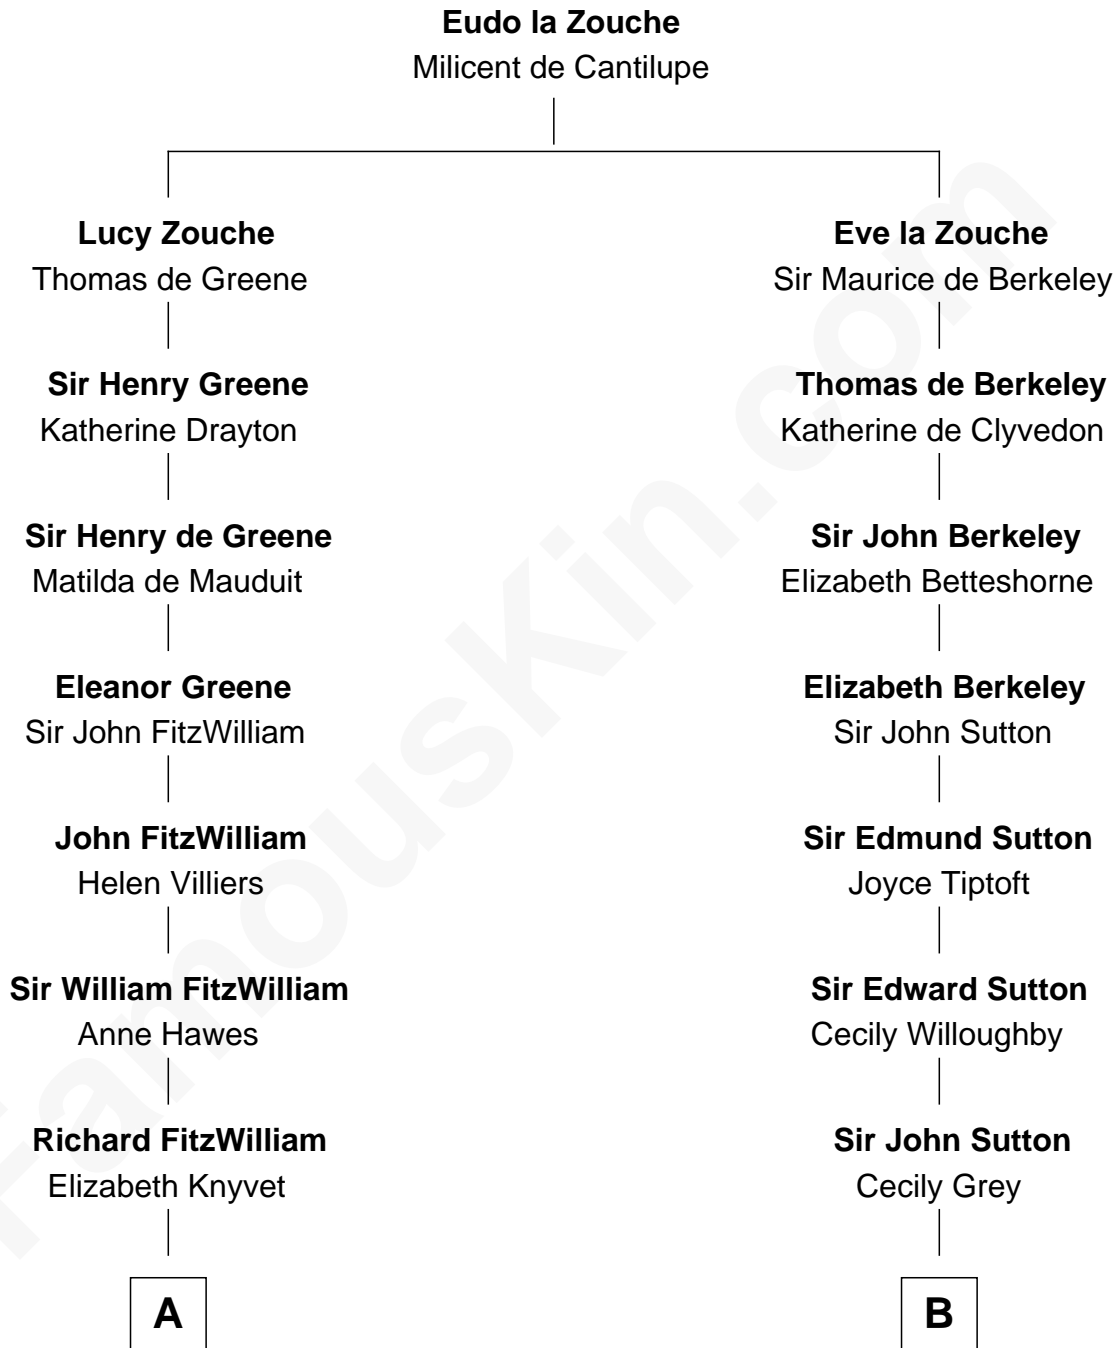

FamousKin.com

Relationship Chart of

Abigail (Smith) Adams

First Lady of President John Adams

14th cousin 4 times removed of

Dr. H. H. Holmes

Serial Killer aka "Devil in the White City"

C

Levi Horton Mudgett

Theodate Page Price

Dr. H. H. Holmes

Serial Killer Dr. H. H. Holmes

FamousKin.com