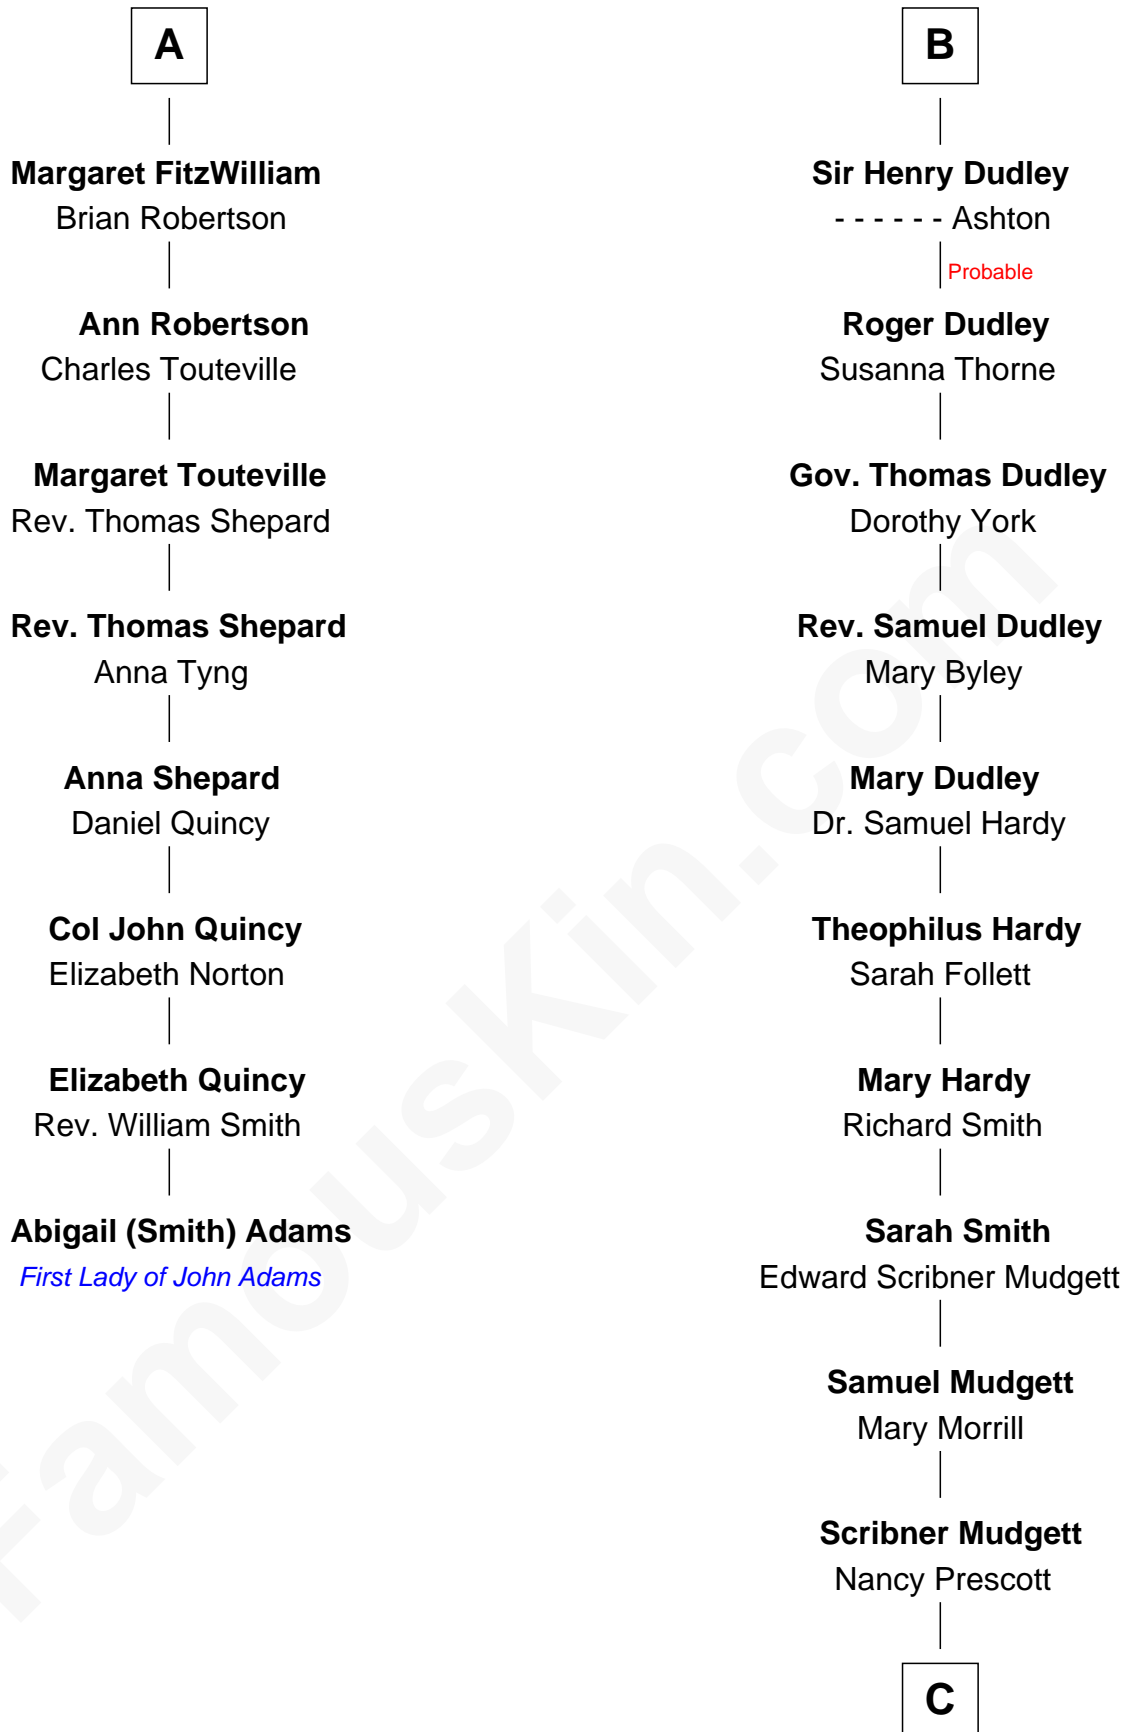

FamousKin.com

Relationship Chart of

Abigail (Smith) Adams

First Lady of President John Adams

14th cousin 4 times removed of

Dr. H. H. Holmes

Serial Killer aka "Devil in the White City"

C

Levi Horton Mudgett

Theodate Page Price

Dr. H. H. Holmes

Serial Killer Dr. H. H. Holmes

FamousKin.com