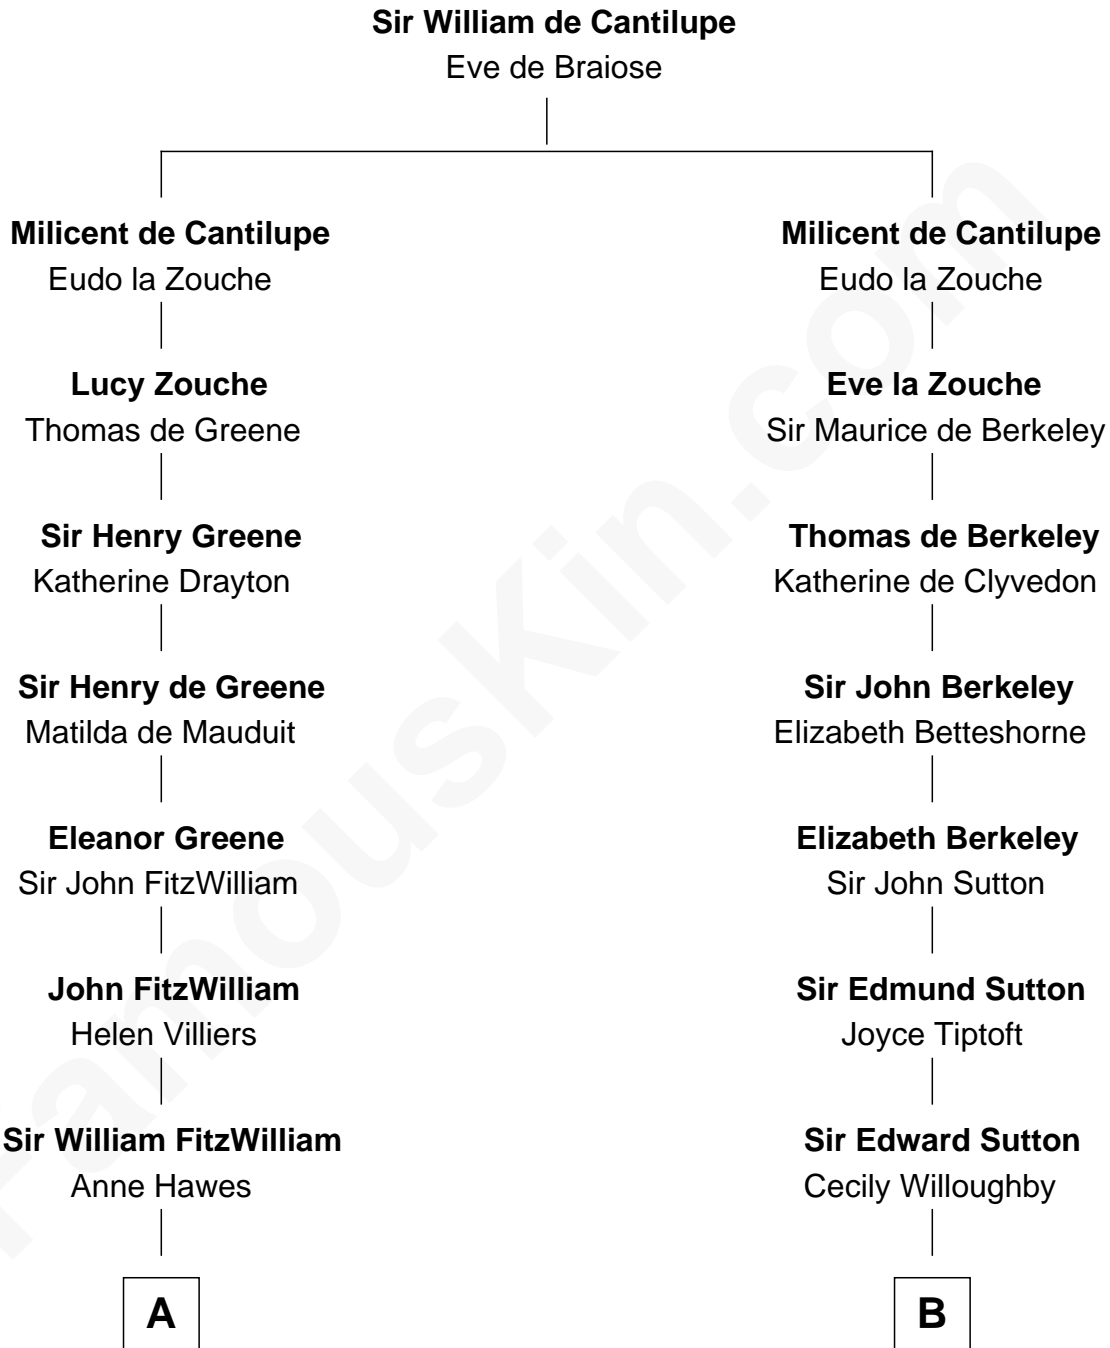

## Relationship Chart of

### Abigail (Smith) Adams

First Lady of President John Adams

15th cousin 4 times removed of

**Dr. H. H. Holmes**

Serial Killer aka "Devil in the White City"

**C**

**Scribner Mudgett**

Nancy Prescott

**Levi Horton Mudgett**

Theodate Page Price

**Dr. H. H. Holmes**

*Serial Killer Dr. H. H. Holmes*

FamousKin.com