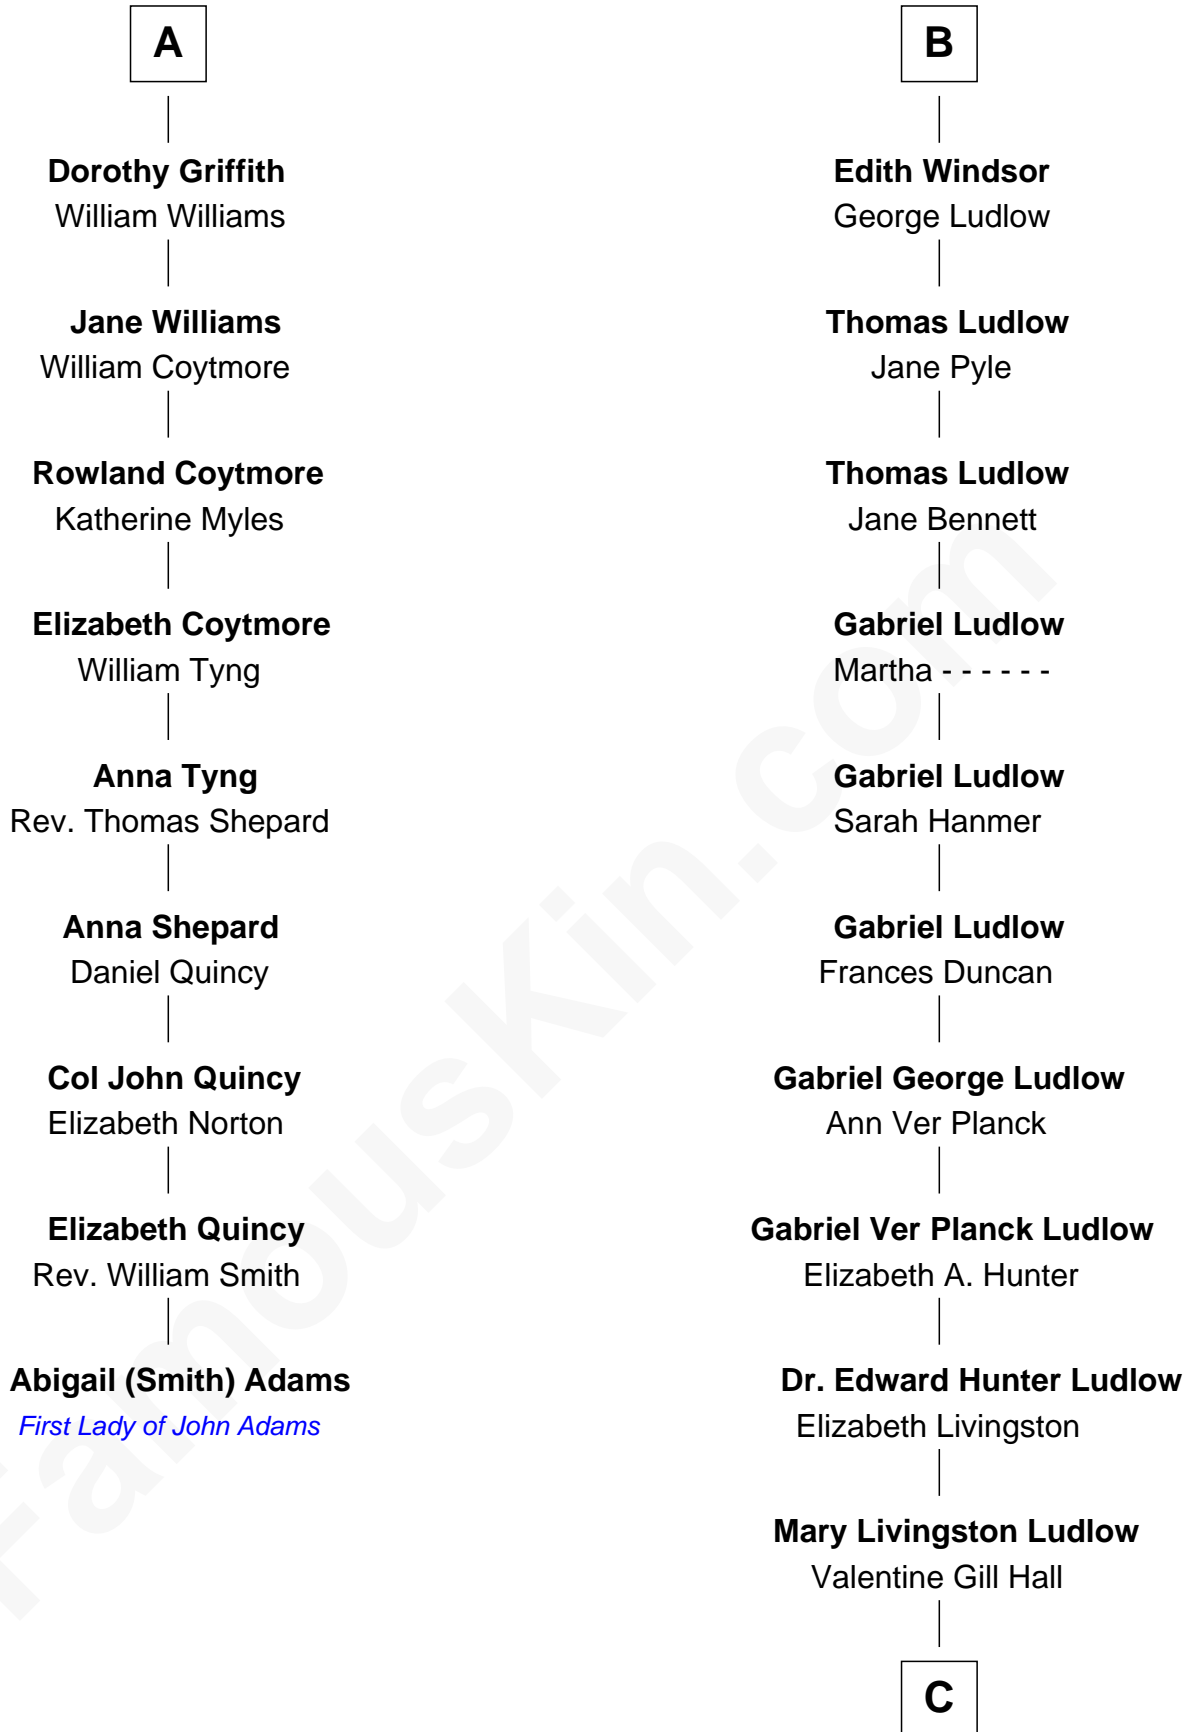

FamousKin.com

Relationship Chart of

Abigail (Smith) Adams

First Lady of President John Adams

15th cousin 3 times removed of

Eleanor Roosevelt

First Lady of President Franklin D. Roosevelt

C

—
Anna Rebecca Hall

Elliott Roosevelt

—
Eleanor Roosevelt

First Lady of Franklin Roosevelt

FamousKin.com