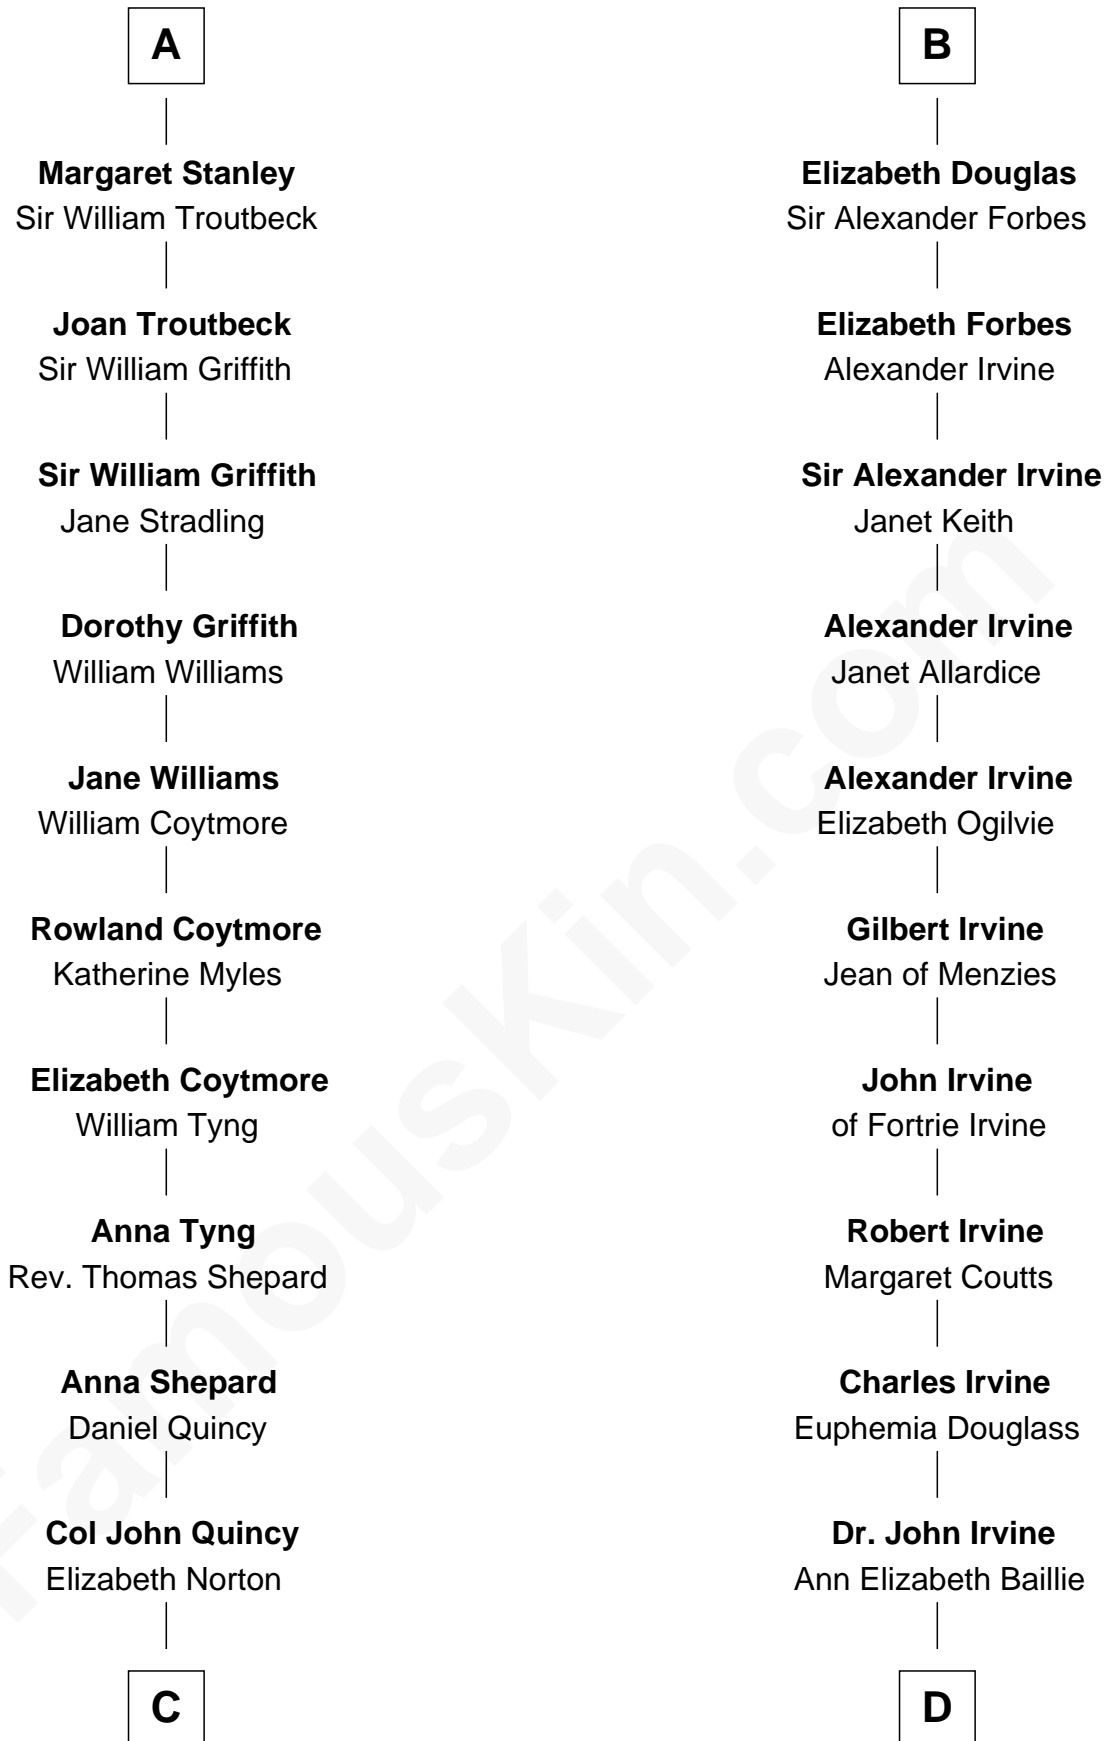

FamousKin.com

Relationship Chart of

Abigail (Smith) Adams

First Lady of President John Adams

18th cousin 2 times removed of

Theodore Roosevelt

26th U.S. President

C

Elizabeth Quincy
Rev. William Smith

Abigail (Smith) Adams
First Lady of John Adams

D

Anne Irvine
James Bulloch

James Stephens Bulloch
Martha Stewart

Martha Bulloch
Theodore Roosevelt

Theodore Roosevelt
26th U.S. President