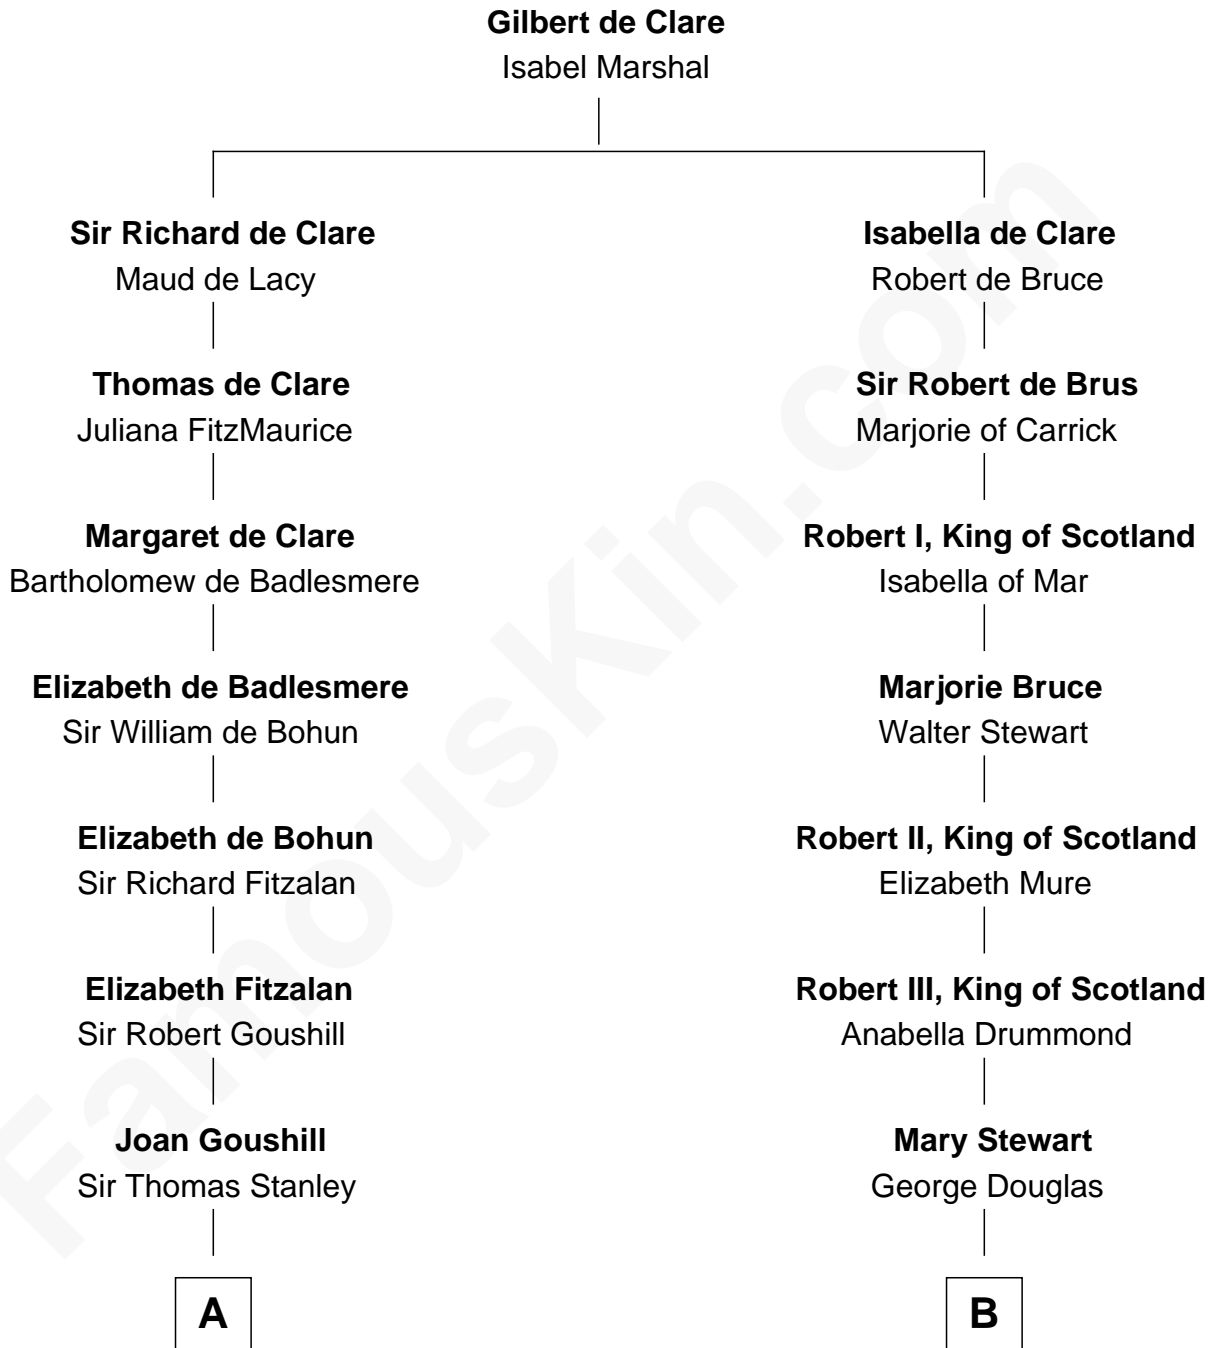

FamousKin.com

Relationship Chart of

Abigail (Smith) Adams

First Lady of President John Adams

18th cousin 2 times removed of

Theodore Roosevelt

26th U.S. President

C

Elizabeth Quincy
Rev. William Smith

Abigail (Smith) Adams
First Lady of John Adams

D

Anne Irvine
James Bulloch

James Stephens Bulloch
Martha Stewart

Martha Bulloch
Theodore Roosevelt

Theodore Roosevelt
26th U.S. President