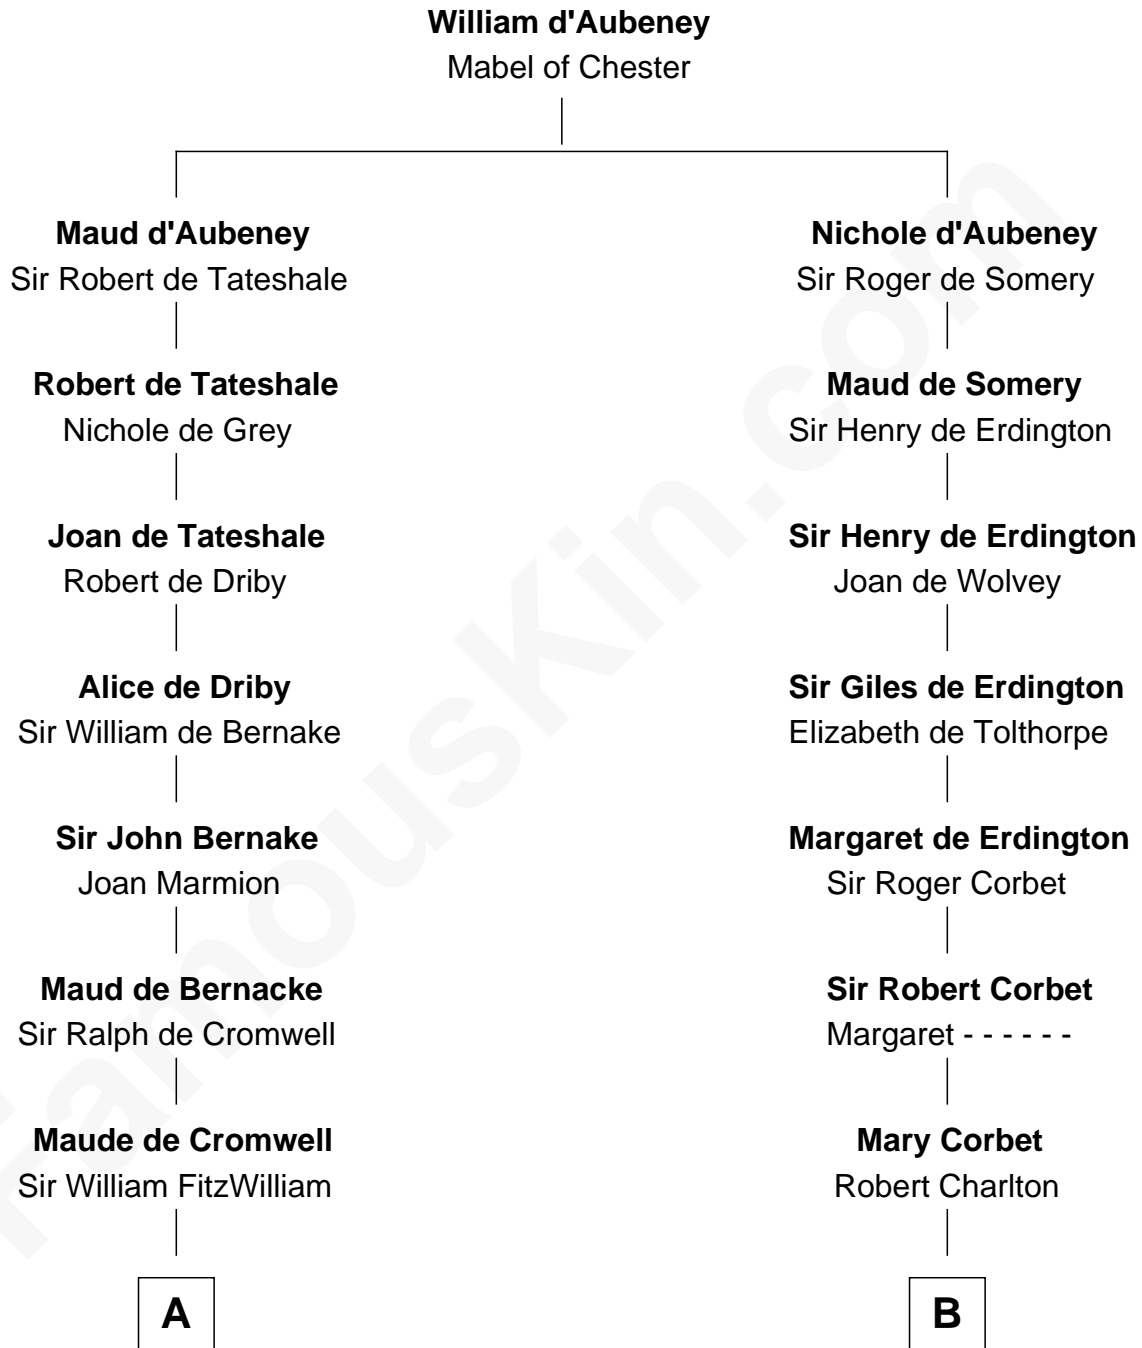

FamousKin.com

Relationship Chart of

Abigail (Smith) Adams

First Lady of President John Adams

18th cousin 3 times removed of

Alice (Lee) Roosevelt

First Wife of President Theodore Roosevelt

C

Elizabeth Quincy
Rev. William Smith

Abigail (Smith) Adams
First Lady of John Adams

D

Joseph Lee
Elizabeth Cabot

Nathaniel Cabot Lee
Mary Ann Cabot

John Clarke Lee
Harriet Paine Rose

George Cabot Lee
Caroline Watts Haskell

Alice (Lee) Roosevelt
Wife of President Theodore Roosevelt