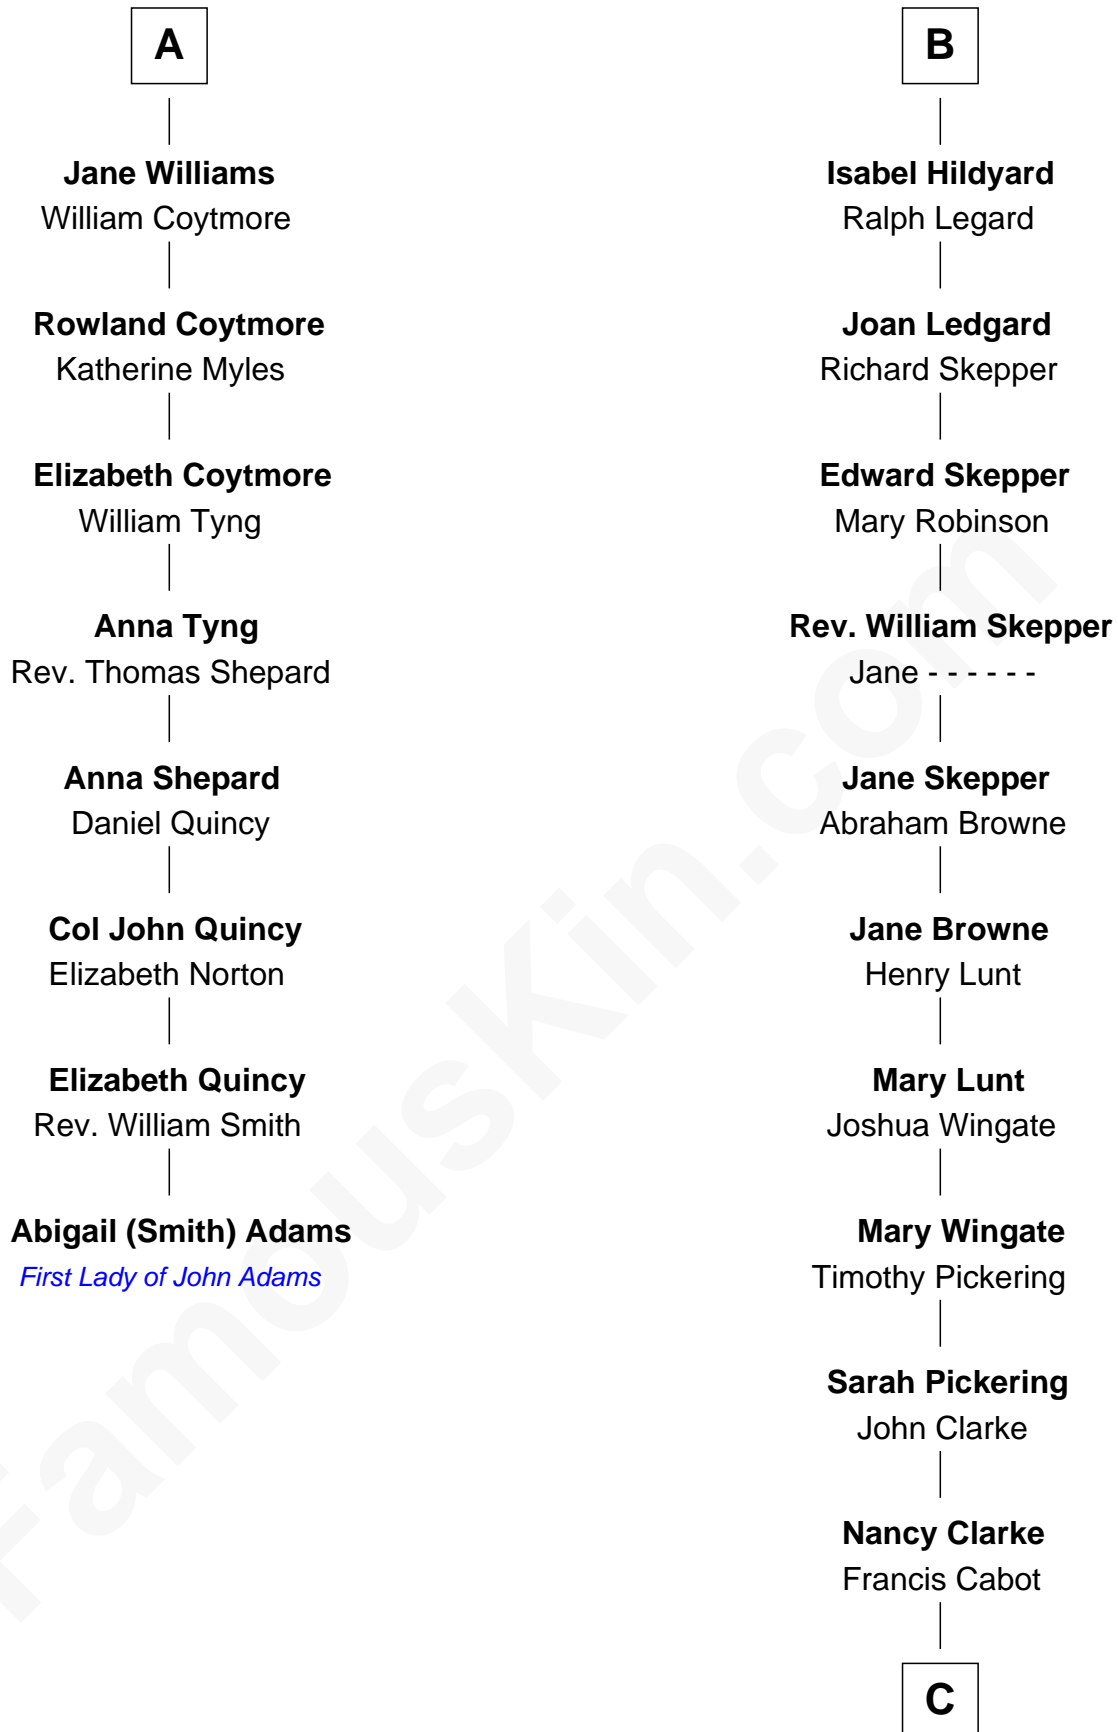

## Relationship Chart of

### Alice (Lee) Roosevelt

First Wife of President Theodore Roosevelt

**Edward III, King of England**

Philippa of Hainault

**C**

**Mary Ann Cabot**  
Nathaniel Cabot Lee

**John Clarke Lee**  
Harriet Paine Rose

**George Cabot Lee**  
Caroline Watts Haskell

**Alice (Lee) Roosevelt**  
*Wife of President Theodore Roosevelt*