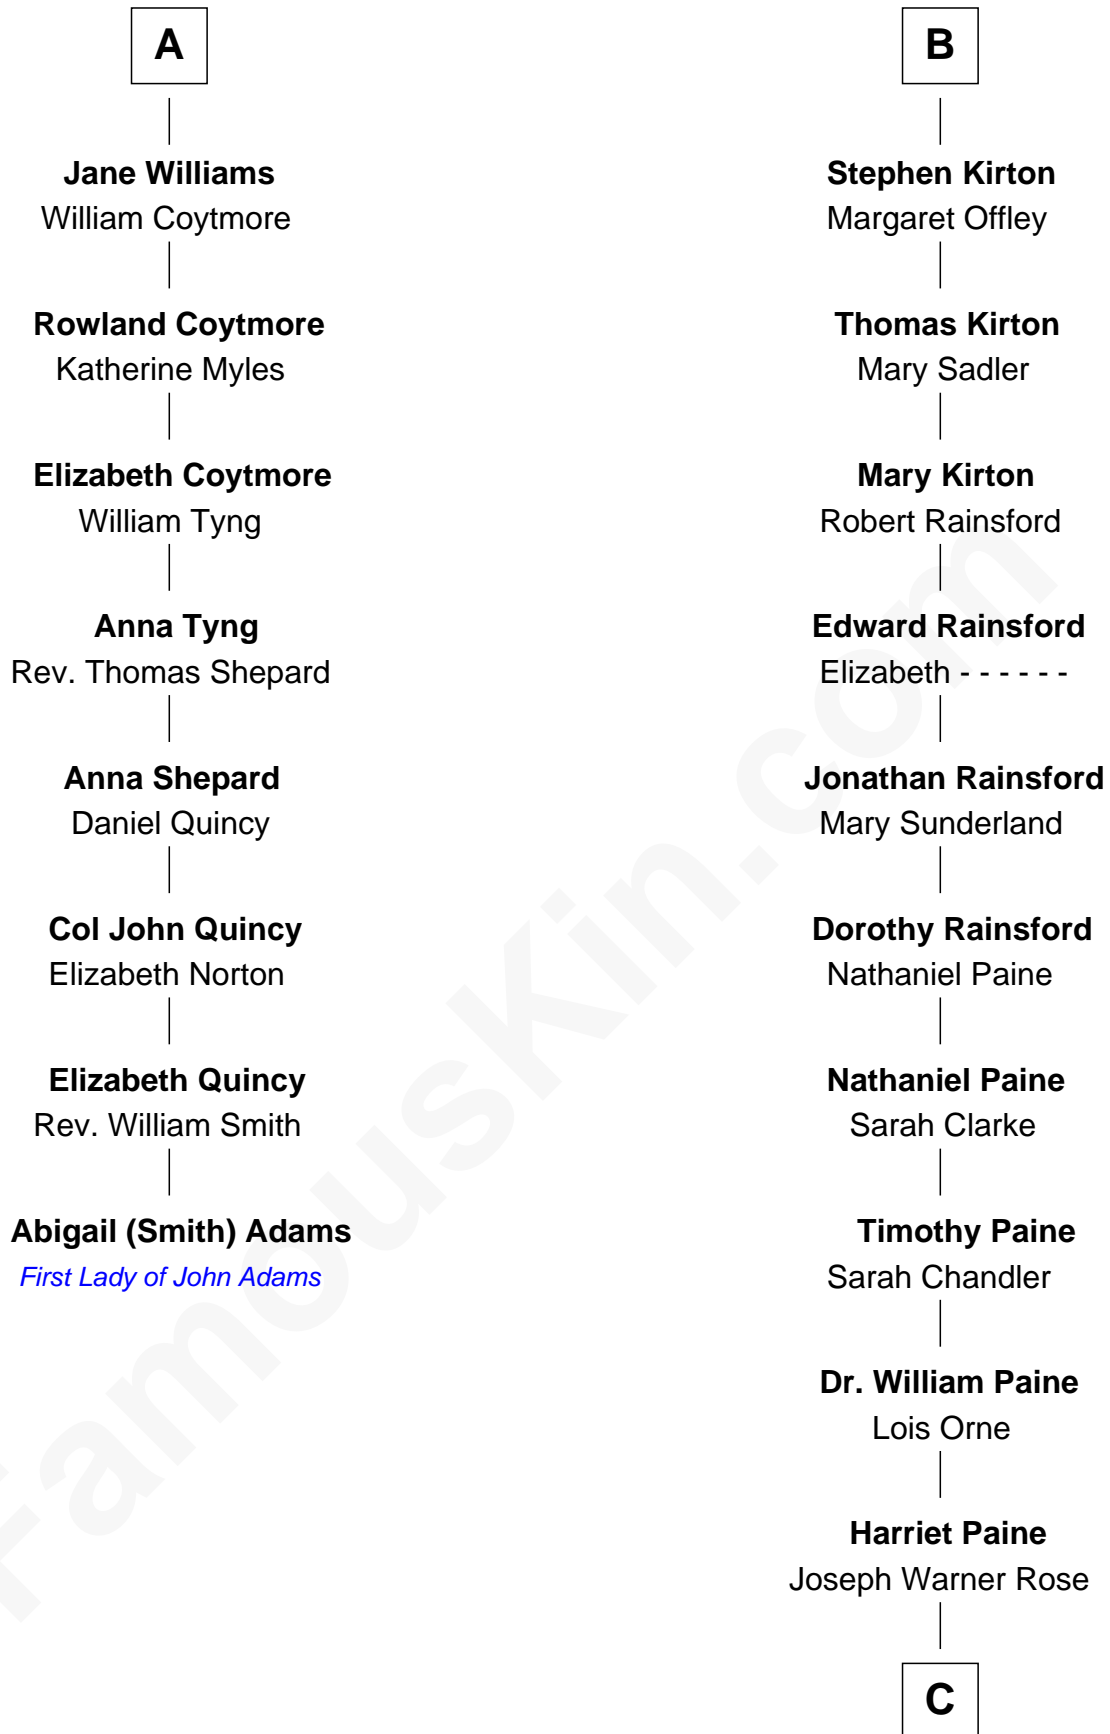

## Relationship Chart of

### Abigail (Smith) Adams

First Lady of President John Adams

14th cousin 5 times removed of

### Alice (Lee) Roosevelt

First Wife of President Theodore Roosevelt

**C**

**Harriet Paine Rose**

John Clarke Lee

**George Cabot Lee**

Caroline Watts Haskell

**Alice (Lee) Roosevelt**