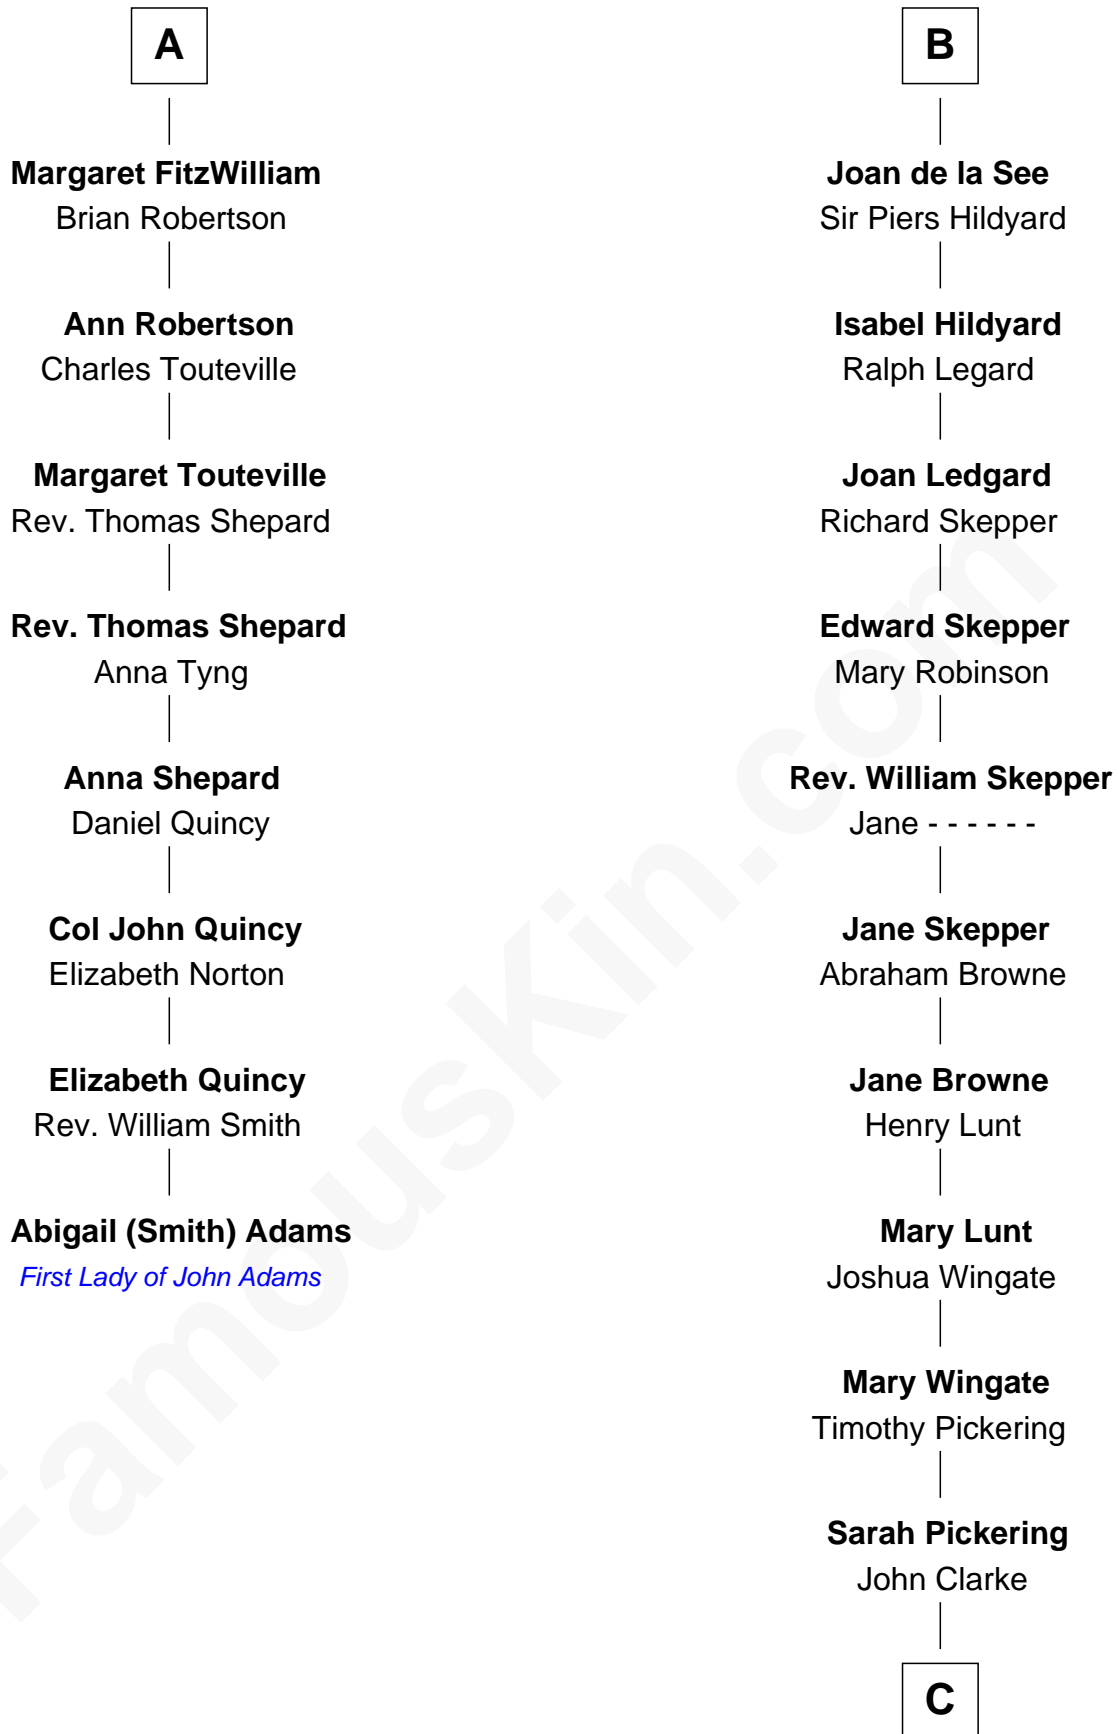

FamousKin.com

Relationship Chart of

Abigail (Smith) Adams

First Lady of President John Adams

14th cousin 7 times removed of

Alice (Lee) Roosevelt

First Wife of President Theodore Roosevelt

C

Nancy Clarke

Francis Cabot

Mary Ann Cabot

Nathaniel Cabot Lee

John Clarke Lee

Harriet Paine Rose

George Cabot Lee

Caroline Watts Haskell

Alice (Lee) Roosevelt

Wife of President Theodore Roosevelt