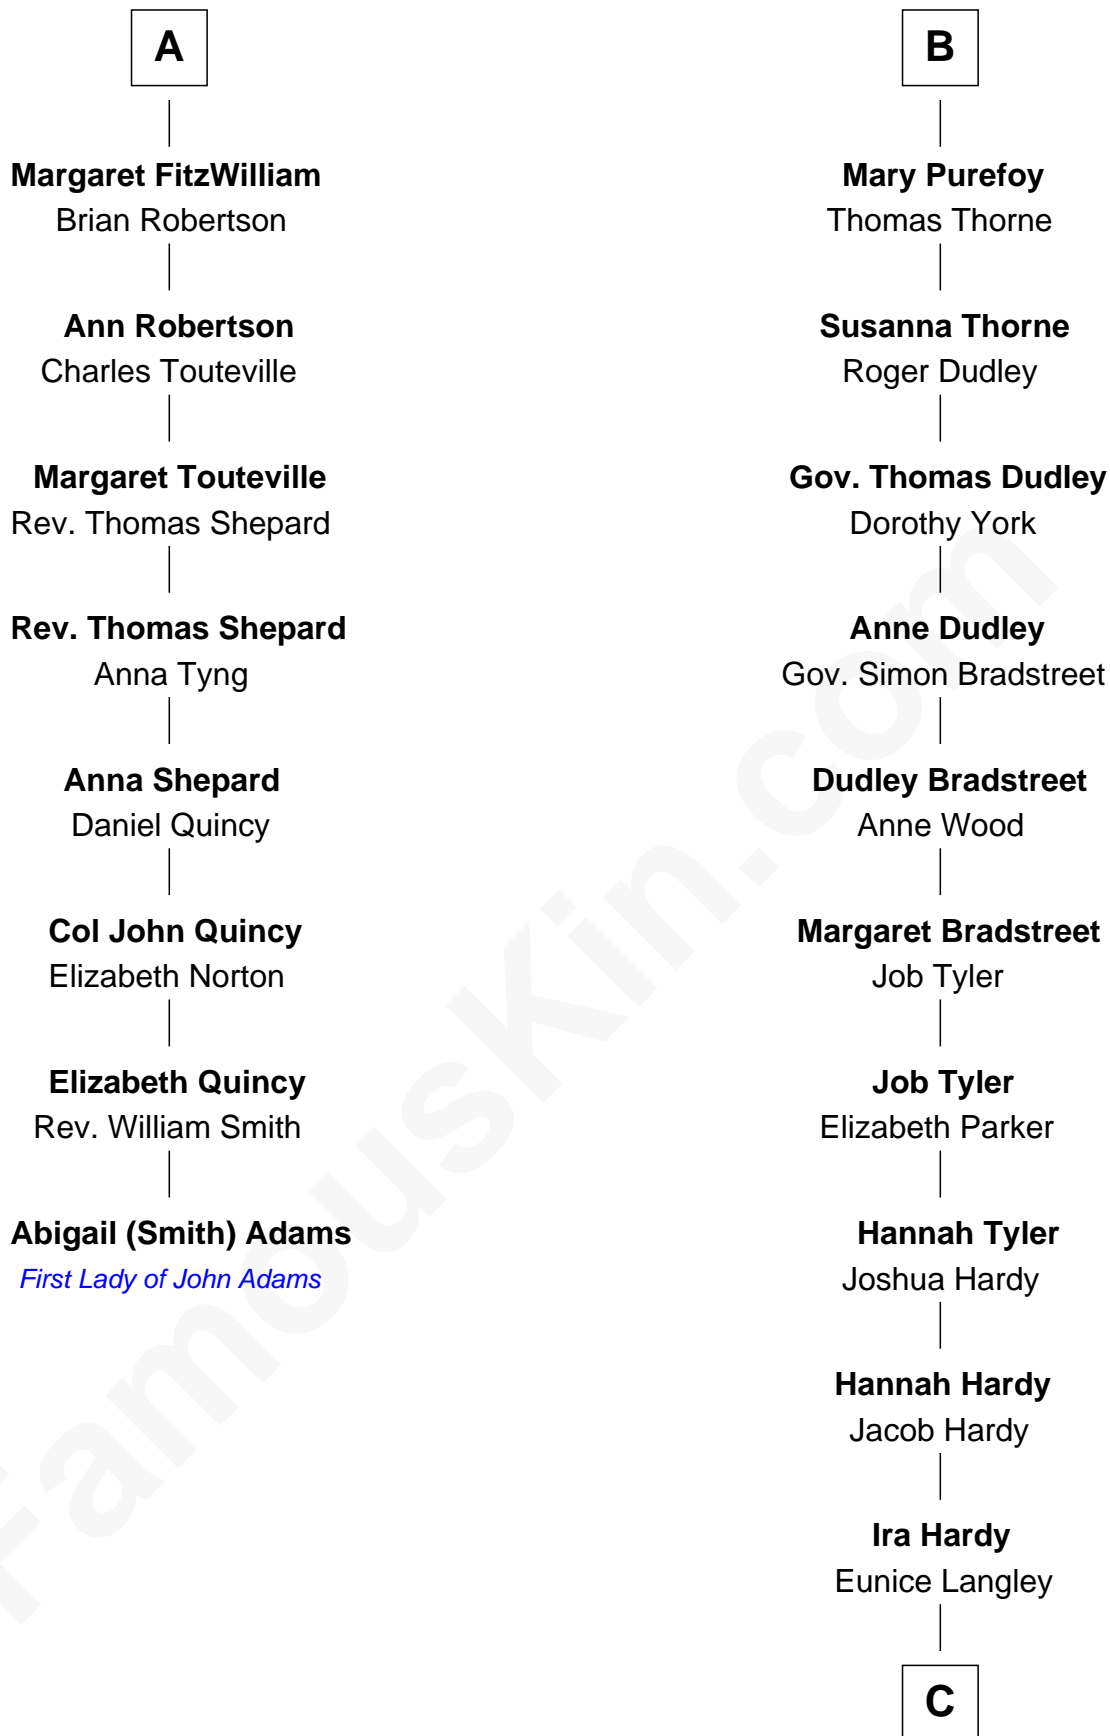

FamousKin.com

Relationship Chart of

Abigail (Smith) Adams

First Lady of President John Adams

14th cousin 7 times removed of

James Taylor

Singer-Songwriter

Sir John Marmion

Maud de Furnival

C

—
Lovercia L. Hardy

Willard Knox
—

Fred Charles Knox

Ruth Elizabeth Collins
—

Ella Angelique Knox

Henry Herman Woodard
—

Gertrude Arline Woodard

Dr. Isaac Montrose Taylor
—

James Taylor

Singer-Songwriter