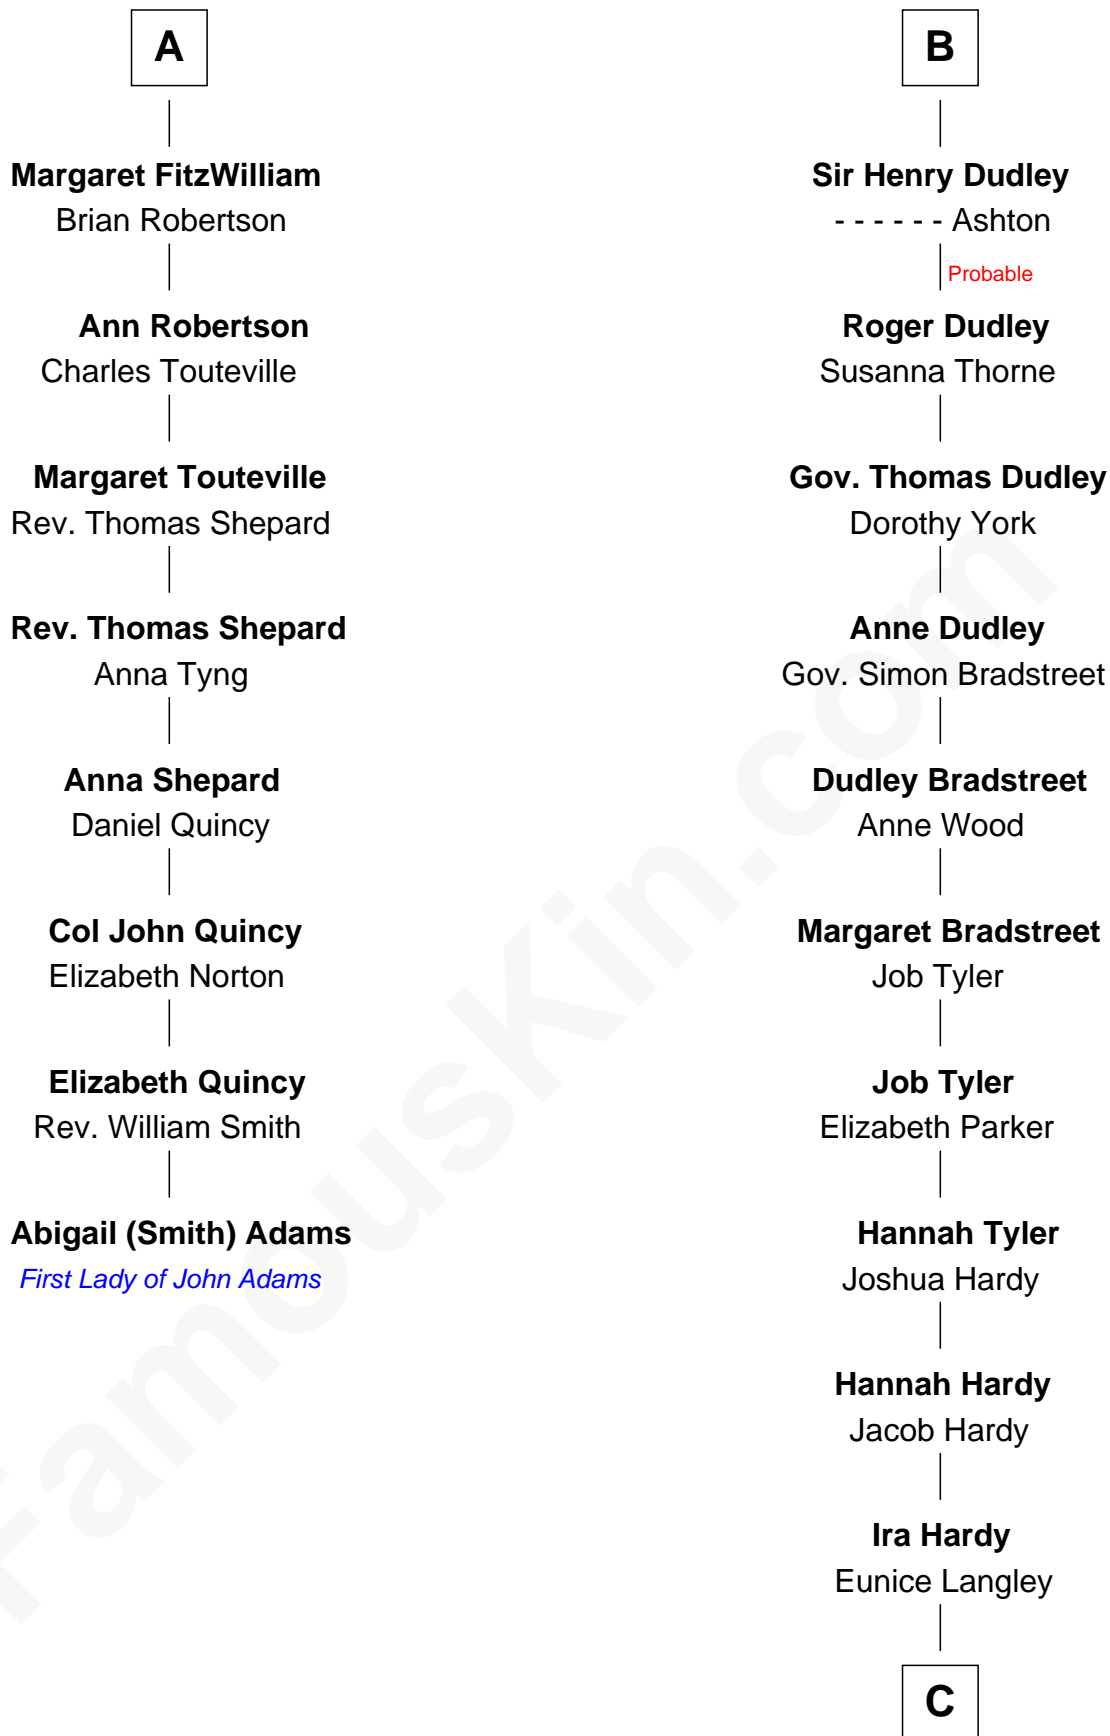

## Relationship Chart of

### Abigail (Smith) Adams

First Lady of President John Adams

14th cousin 7 times removed of

**James Taylor**

Singer-Songwriter

**Eudo la Zouche**  
Milicent de Cantilupe

**C**

—  
**Lovercia L. Hardy**

Willard Knox

—  
**Fred Charles Knox**

Ruth Elizabeth Collins

—  
**Ella Angelique Knox**

Henry Herman Woodard

—  
**Gertrude Arline Woodard**

Dr. Isaac Montrose Taylor

—  
**James Taylor**