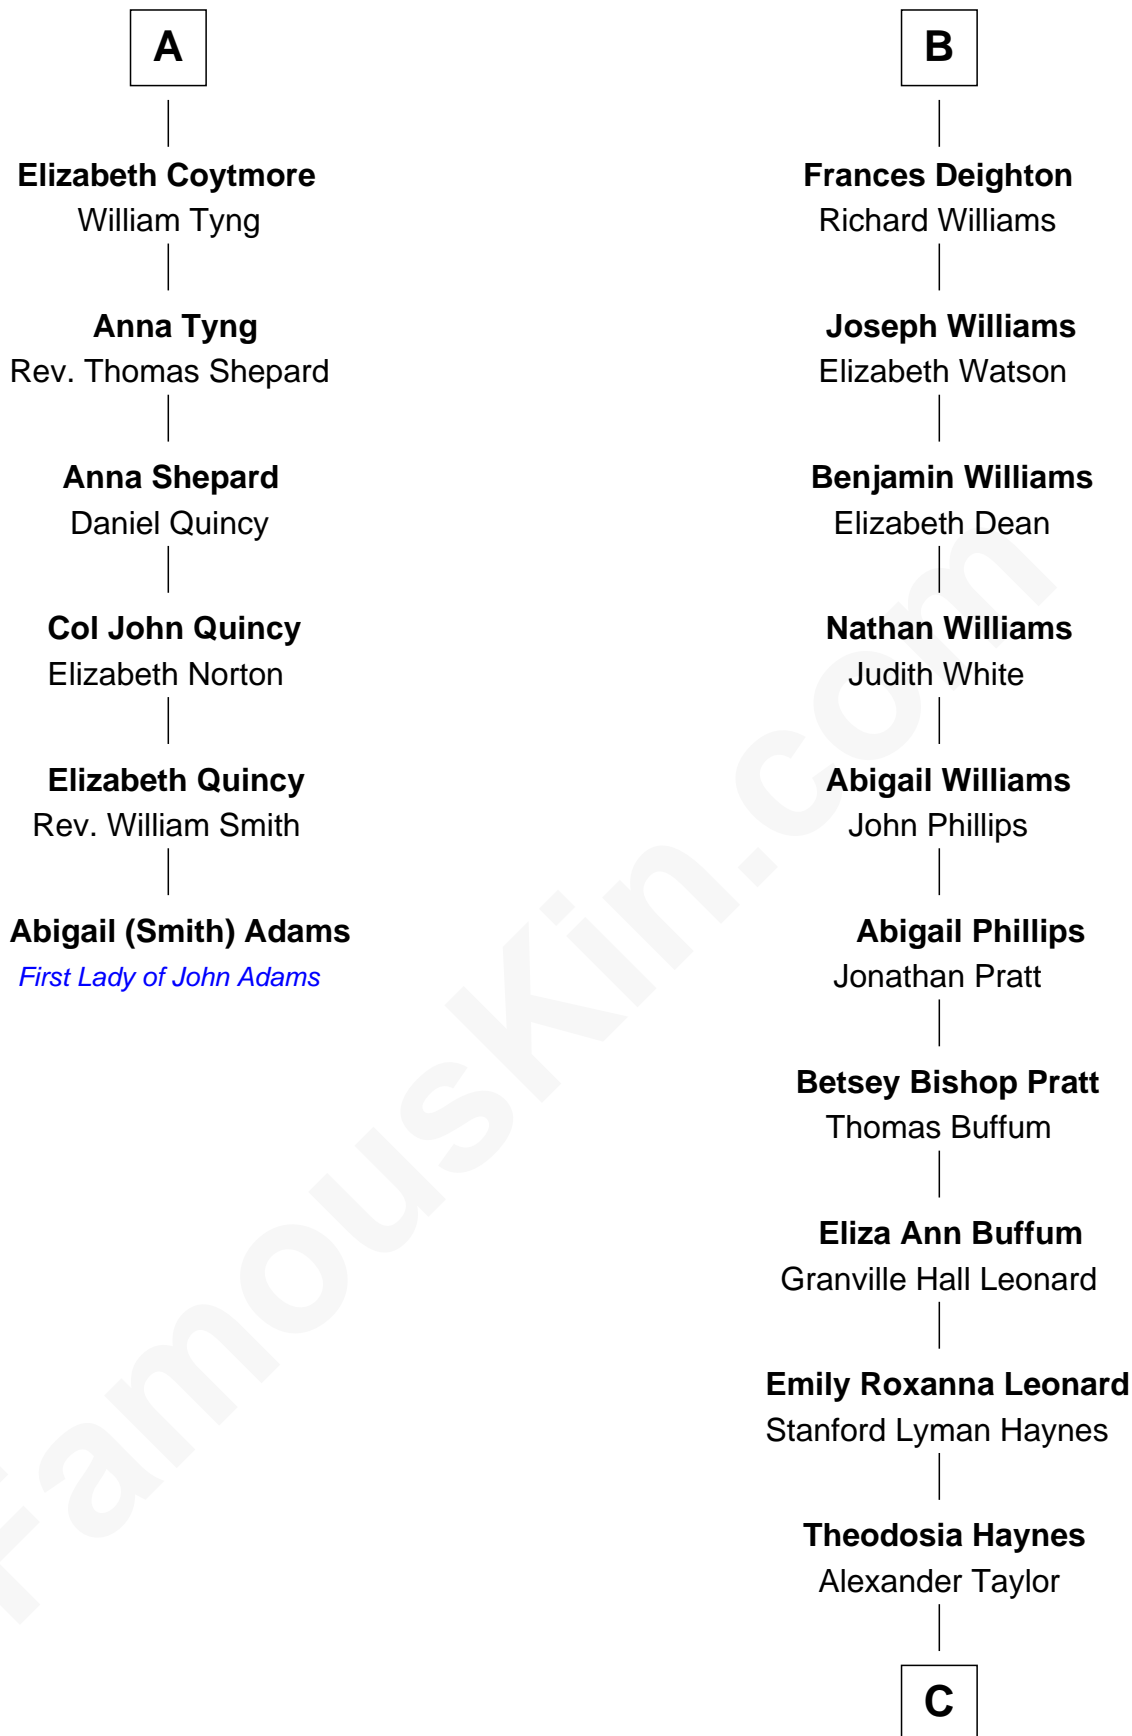

## Relationship Chart of

### Abigail (Smith) Adams

First Lady of President John Adams

12th cousin 6 times removed of

**James Taylor**  
Singer-Songwriter

**C**

Dr. Isaac Montrose Taylor

Gertrude Arline Woodard

**James Taylor**