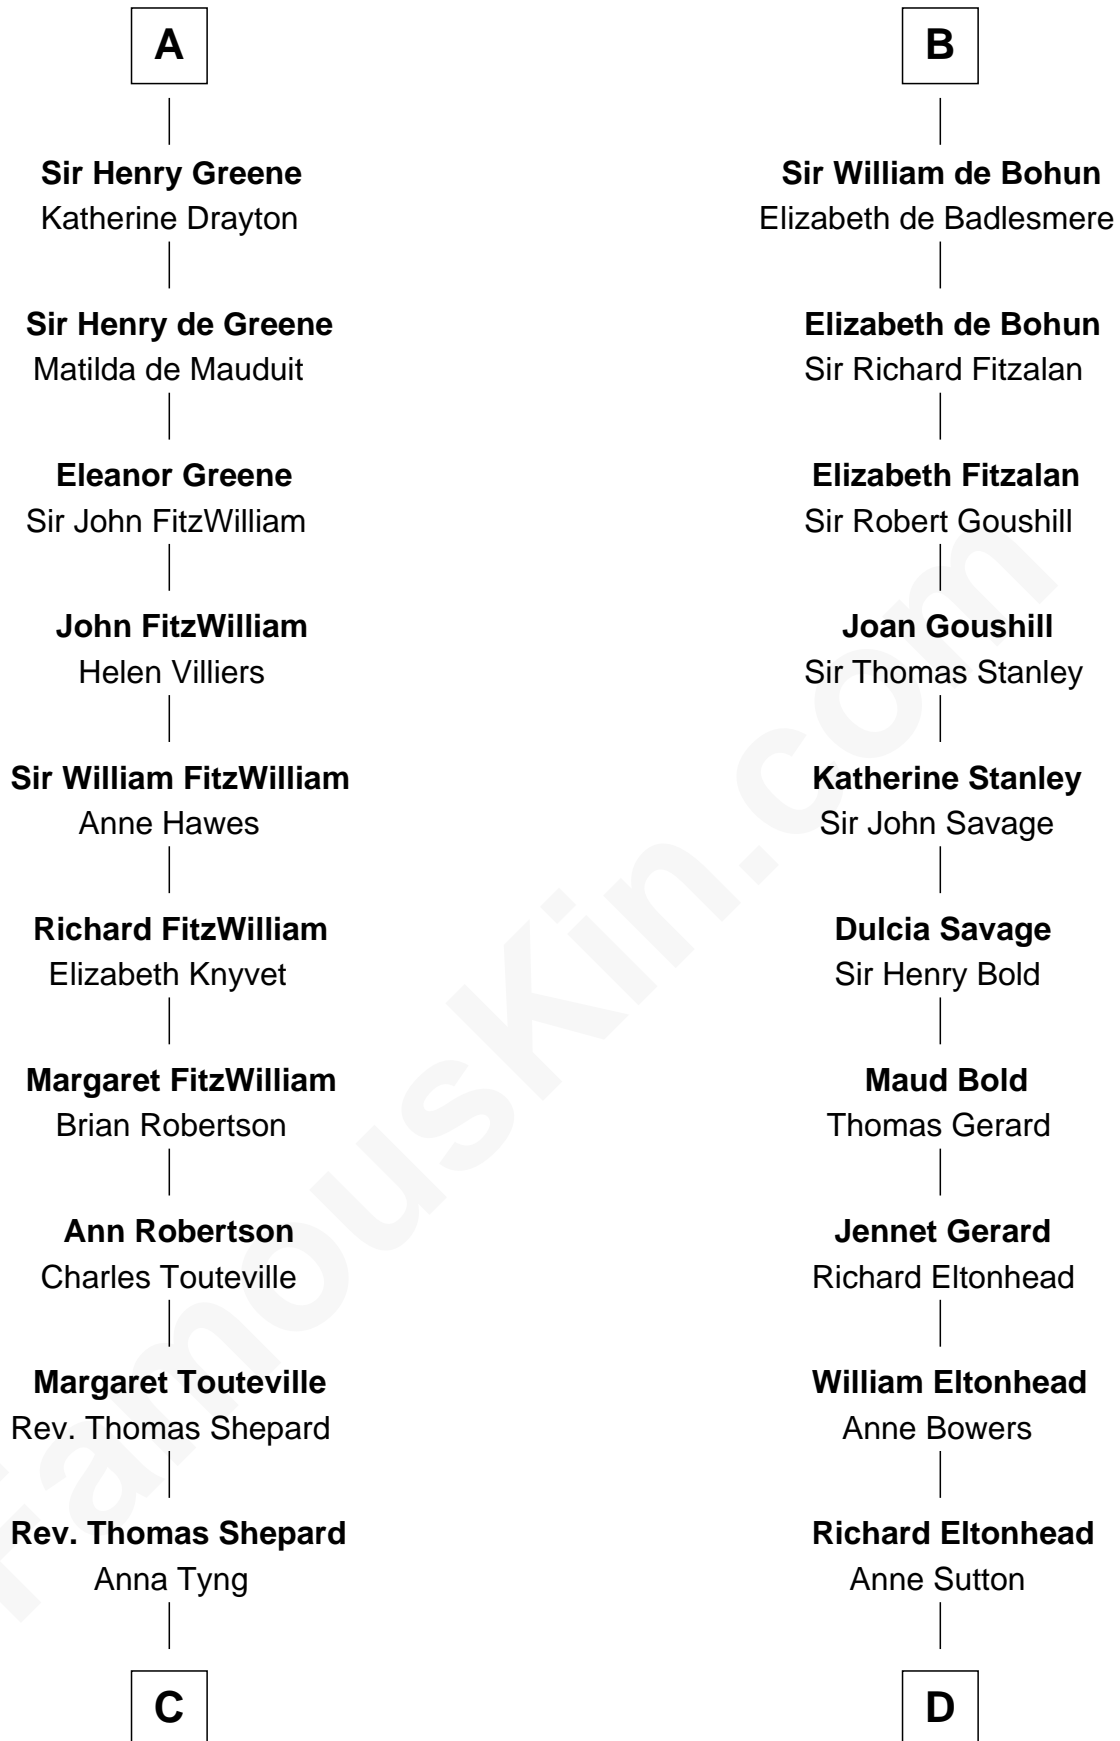

**FamousKin.com**  
**Relationship Chart of**  
**Abigail (Smith) Adams**

*First Lady of President John Adams*

20th cousin 1 time removed of

**James Madison**  
*4th U.S. President*

**Enna MacMurrough**

**C**

**Anna Shepard**

Daniel Quincy

**Col John Quincy**

Elizabeth Norton

**Elizabeth Quincy**

Rev. William Smith

**Abigail (Smith) Adams**

*First Lady of John Adams*