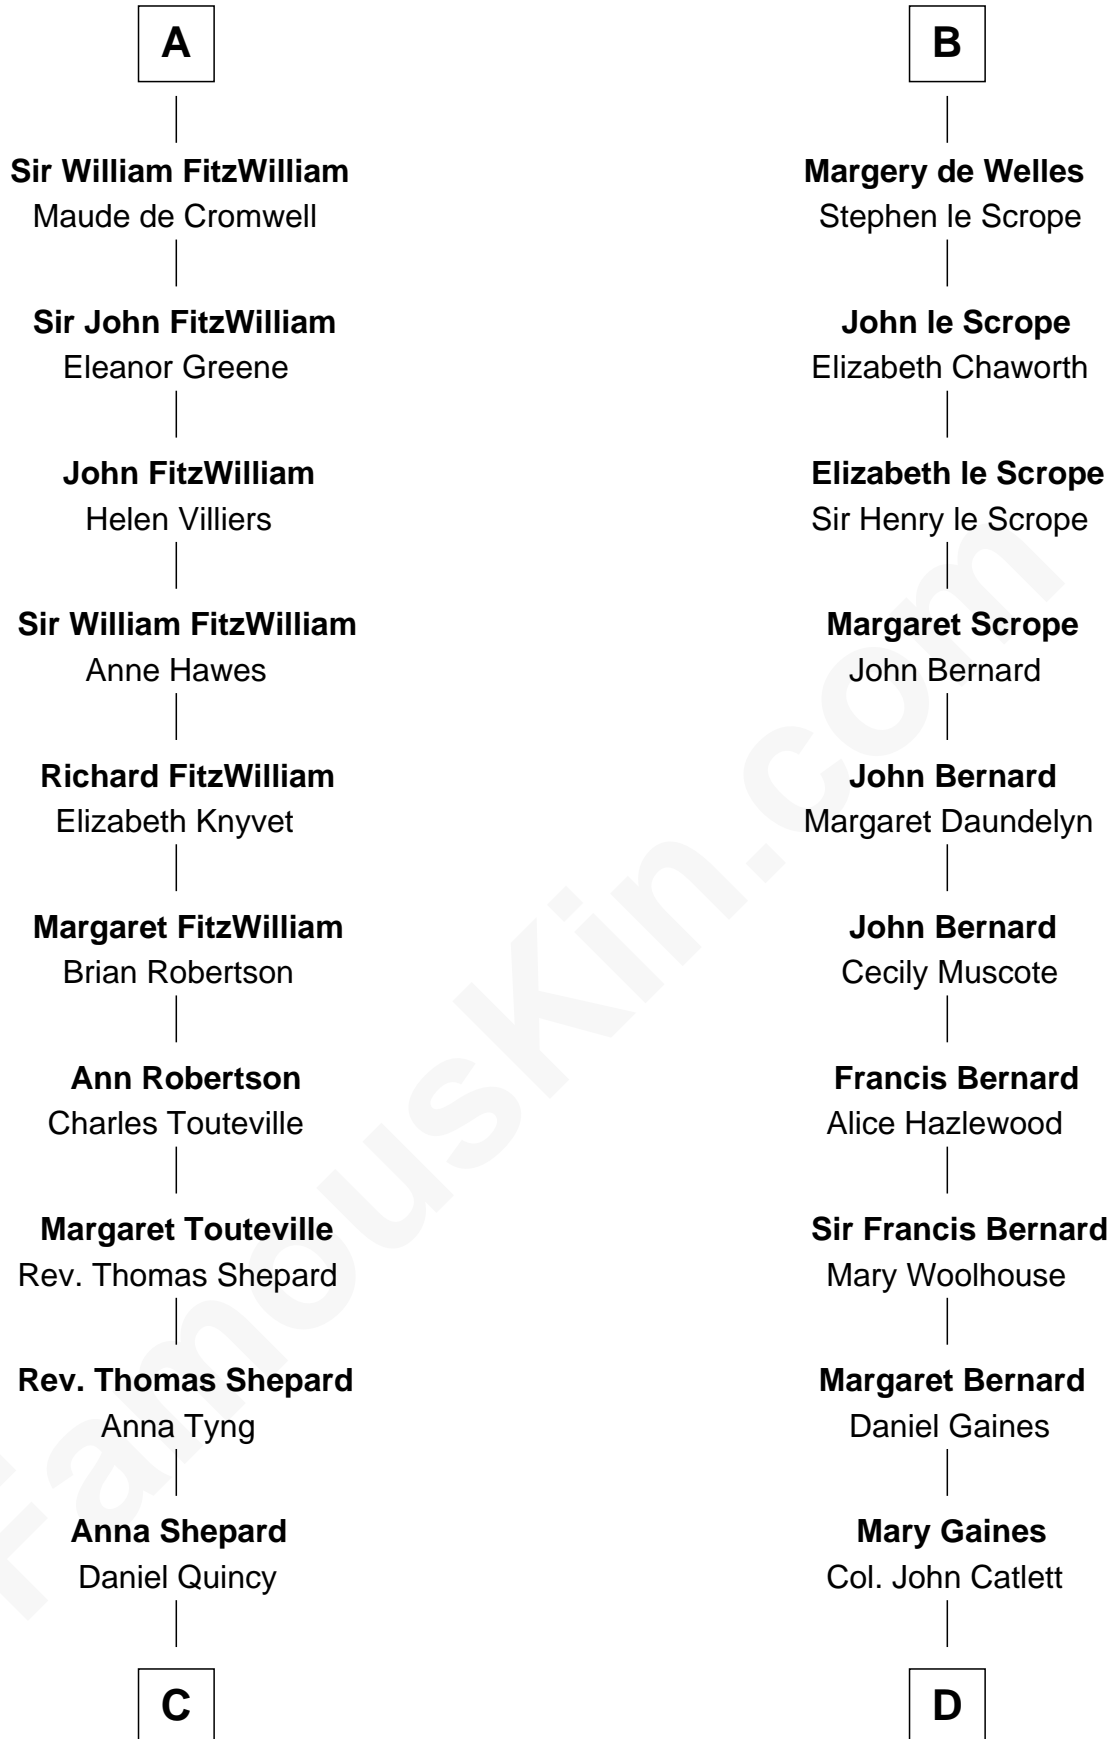

FamousKin.com

Relationship Chart of

Abigail (Smith) Adams

First Lady of President John Adams

19th cousin of

James Madison

4th U.S. President

Robert Fitzrichard

Maud de St. Liz

C

Col John Quincy
Elizabeth Norton

Elizabeth Quincy
Rev. William Smith

Abigail (Smith) Adams
First Lady of John Adams

D

Rebecca Catlett
Francis Conway

Eleanor Rose Conway
James Madison

James Madison
4th U.S. President

FamousKin.com