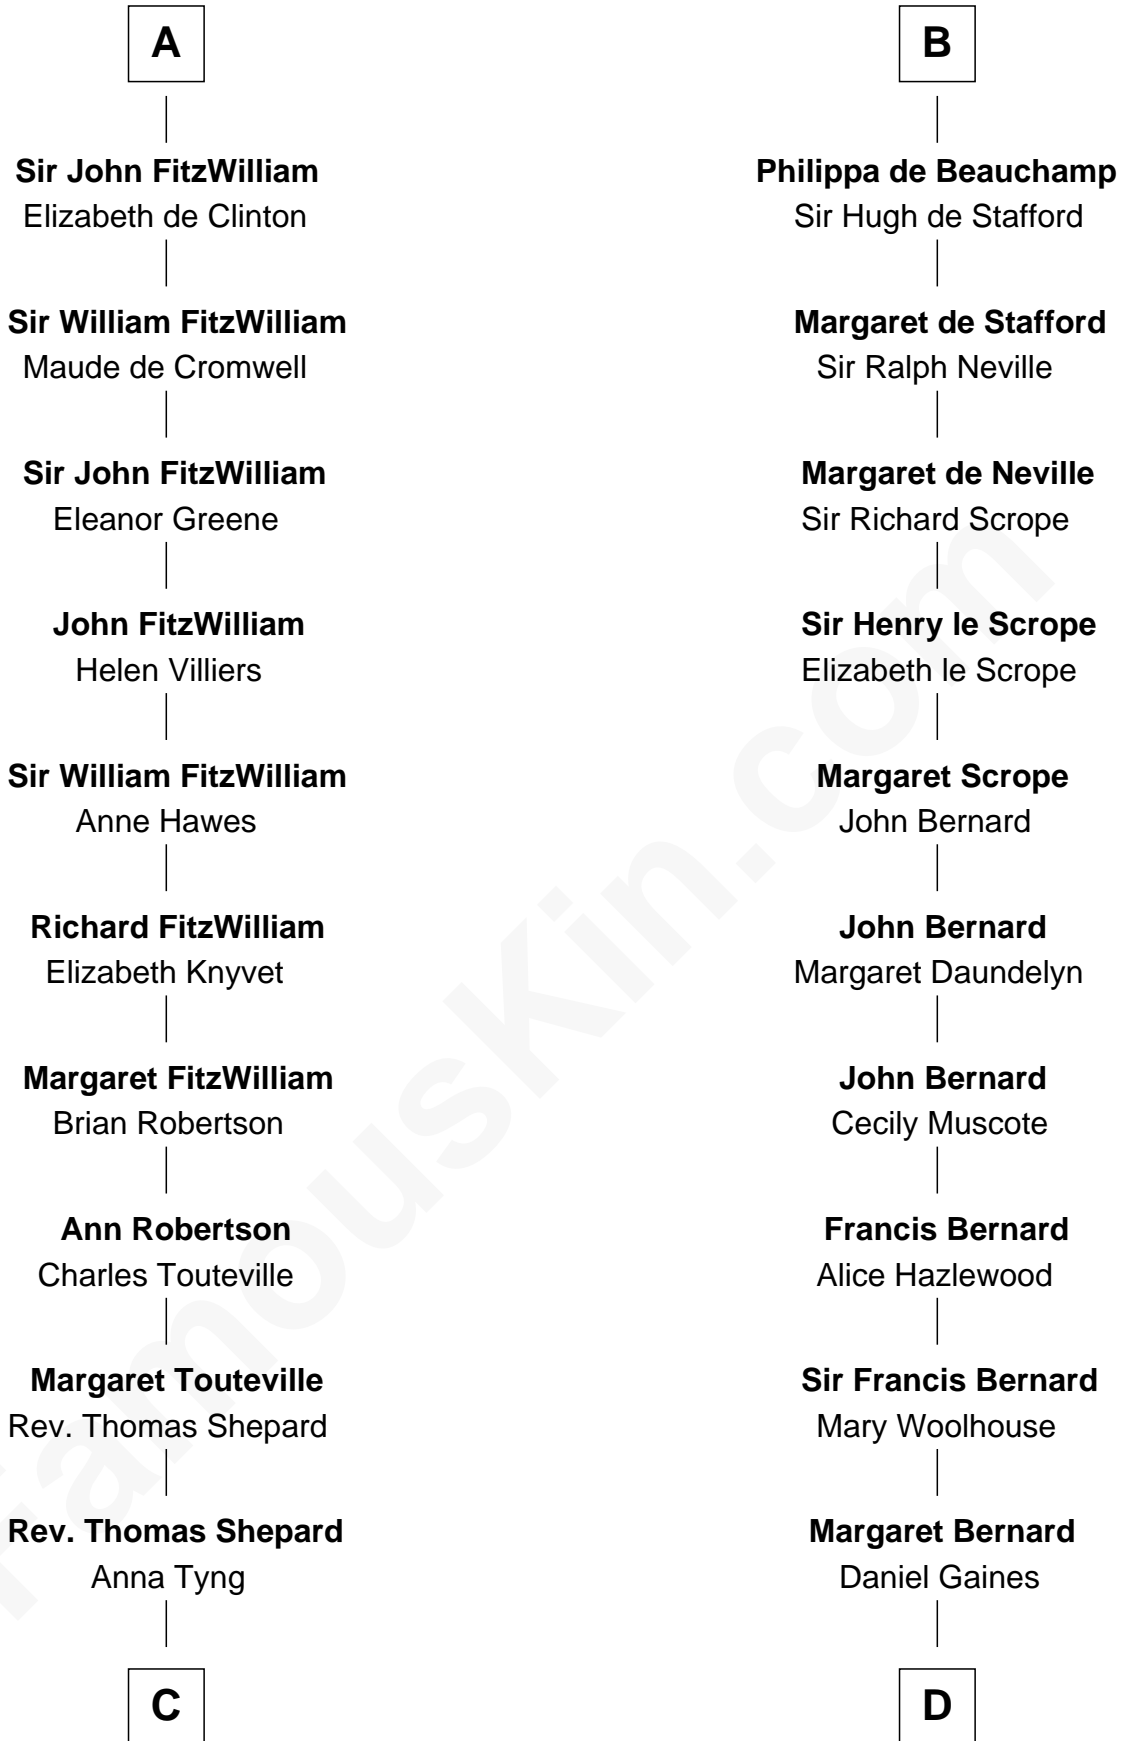

FamousKin.com

Relationship Chart of

Abigail (Smith) Adams

First Lady of President John Adams

20th cousin of

James Madison

4th U.S. President

C

Anna Shepard

Daniel Quincy

Col John Quincy

Elizabeth Norton

Elizabeth Quincy

Rev. William Smith

Abigail (Smith) Adams

First Lady of John Adams

4th U.S. President

FamousKin.com