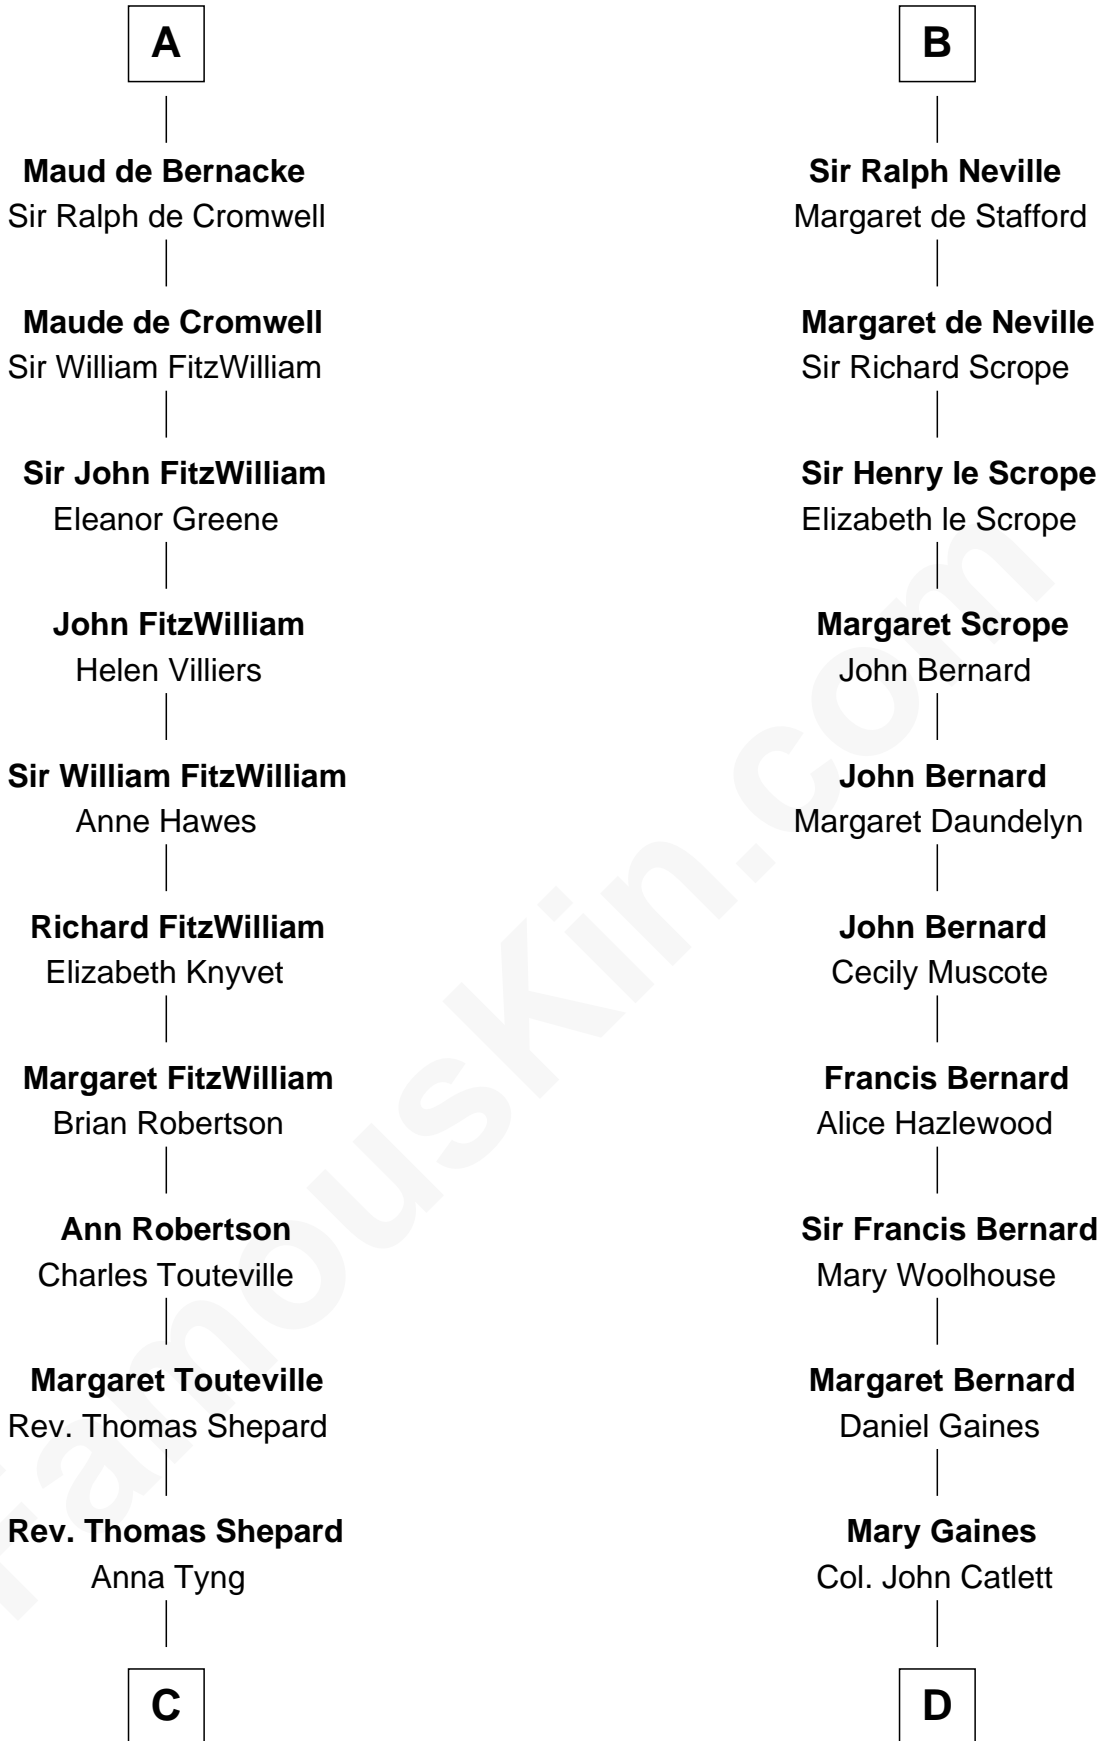

## Relationship Chart of

### Abigail (Smith) Adams

First Lady of President John Adams

19th cousin 1 time removed of

**James Madison**

4th U.S. President

**C**

**Anna Shepard**

Daniel Quincy