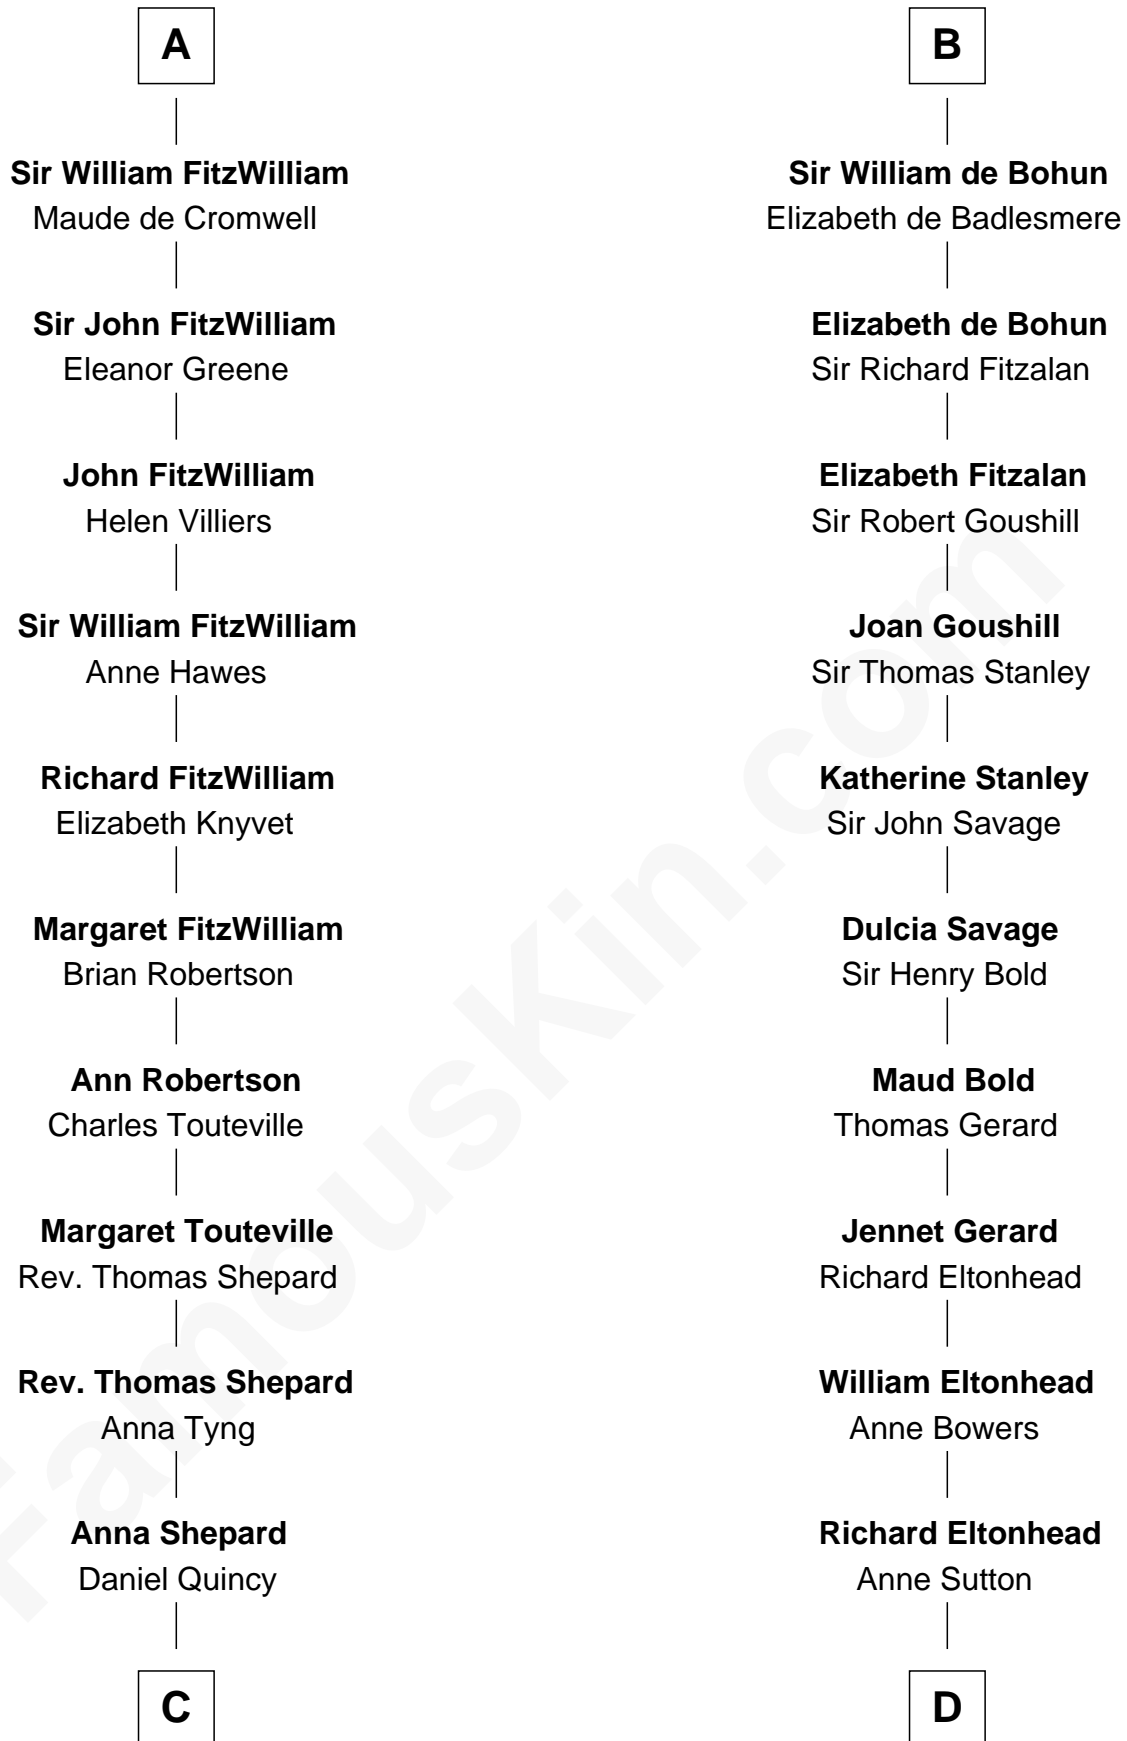

## Relationship Chart of

### Abigail (Smith) Adams

First Lady of President John Adams

19th cousin 2 times removed of

**James Madison**

4th U.S. President

**C**

**Col John Quincy**  
Elizabeth Norton

**Elizabeth Quincy**  
Rev. William Smith

**Abigail (Smith) Adams**  
*First Lady of John Adams*

**D**

**Martha Eltonhead**  
Edwin Conway

**Edwin Conway**  
Elizabeth Thornton

**Francis Conway**  
Rebecca Catlett

**Eleanor Rose Conway**  
James Madison

**James Madison**  
*4th U.S. President*