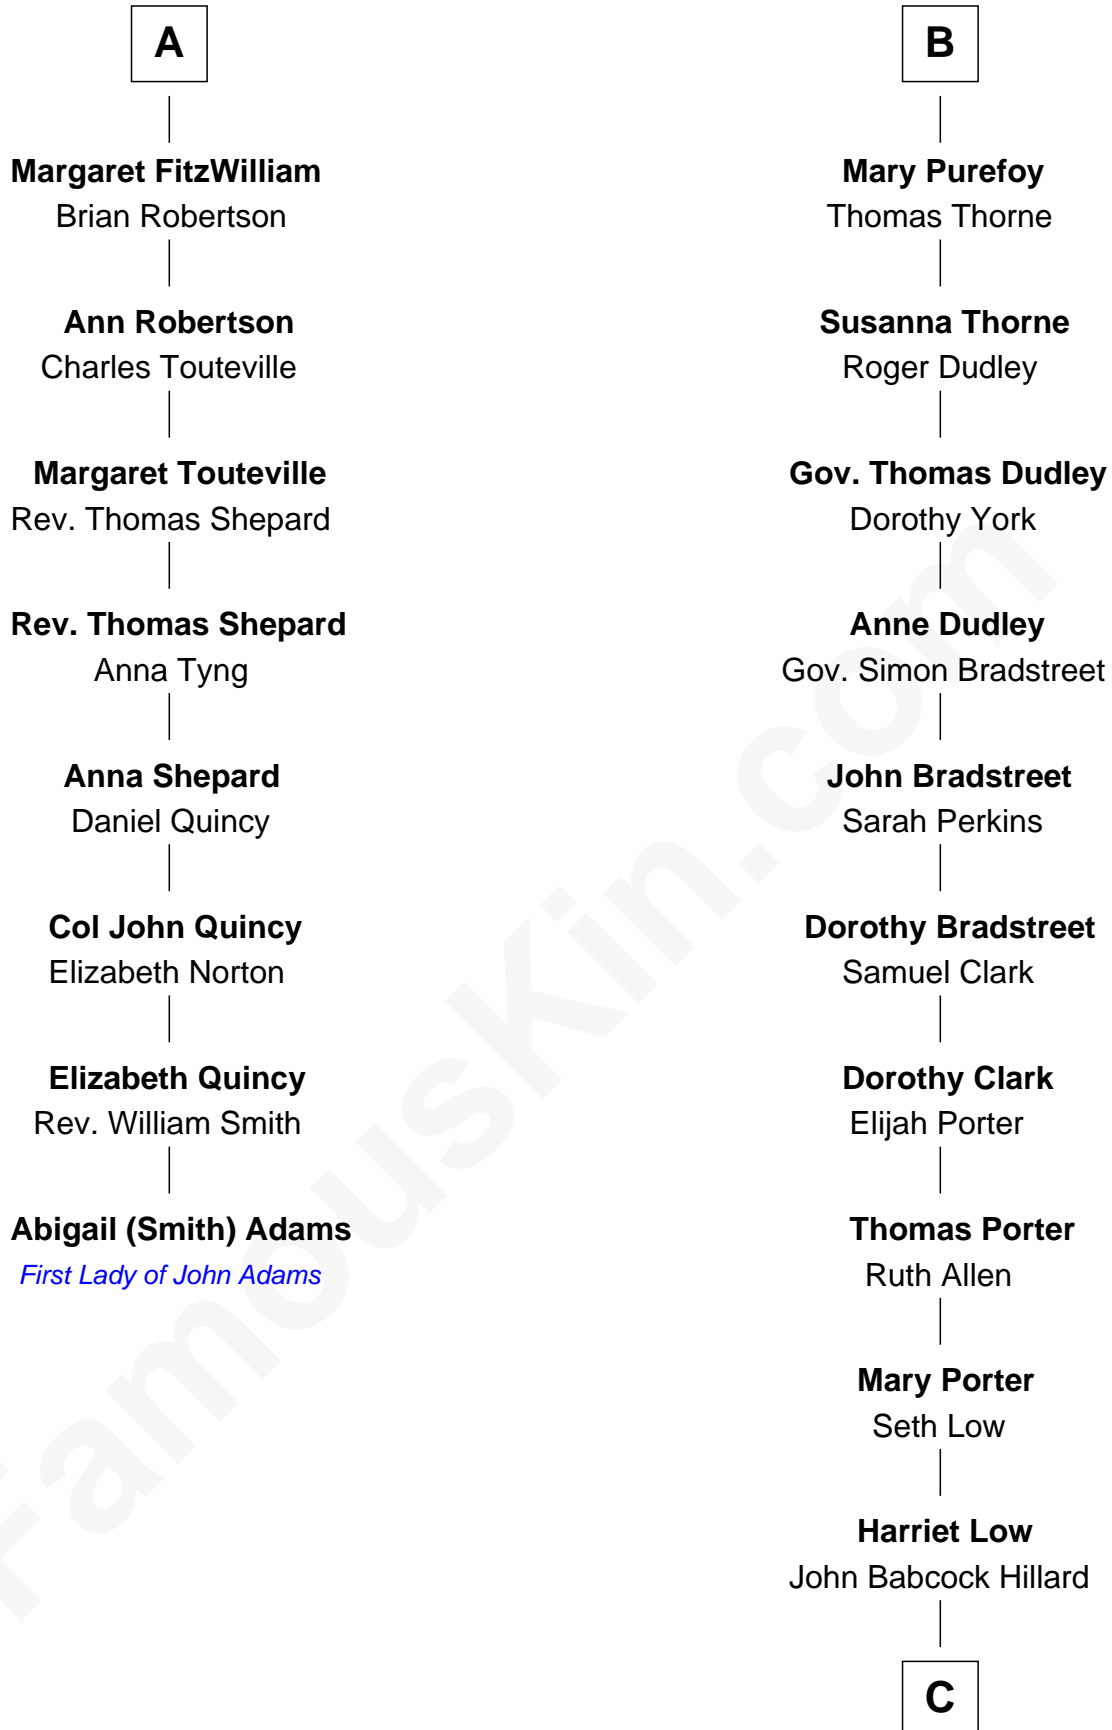

FamousKin.com

Relationship Chart of

Abigail (Smith) Adams

First Lady of President John Adams

14th cousin 6 times removed of

Bill Weld

68th Governor of Massachusetts

Sir John Marmion

Maud de Furnival

C

Harriet Hillard

William Augustus White

Margaret Low White

Francis Minot Weld

David Weld

Mary Blake Nichols