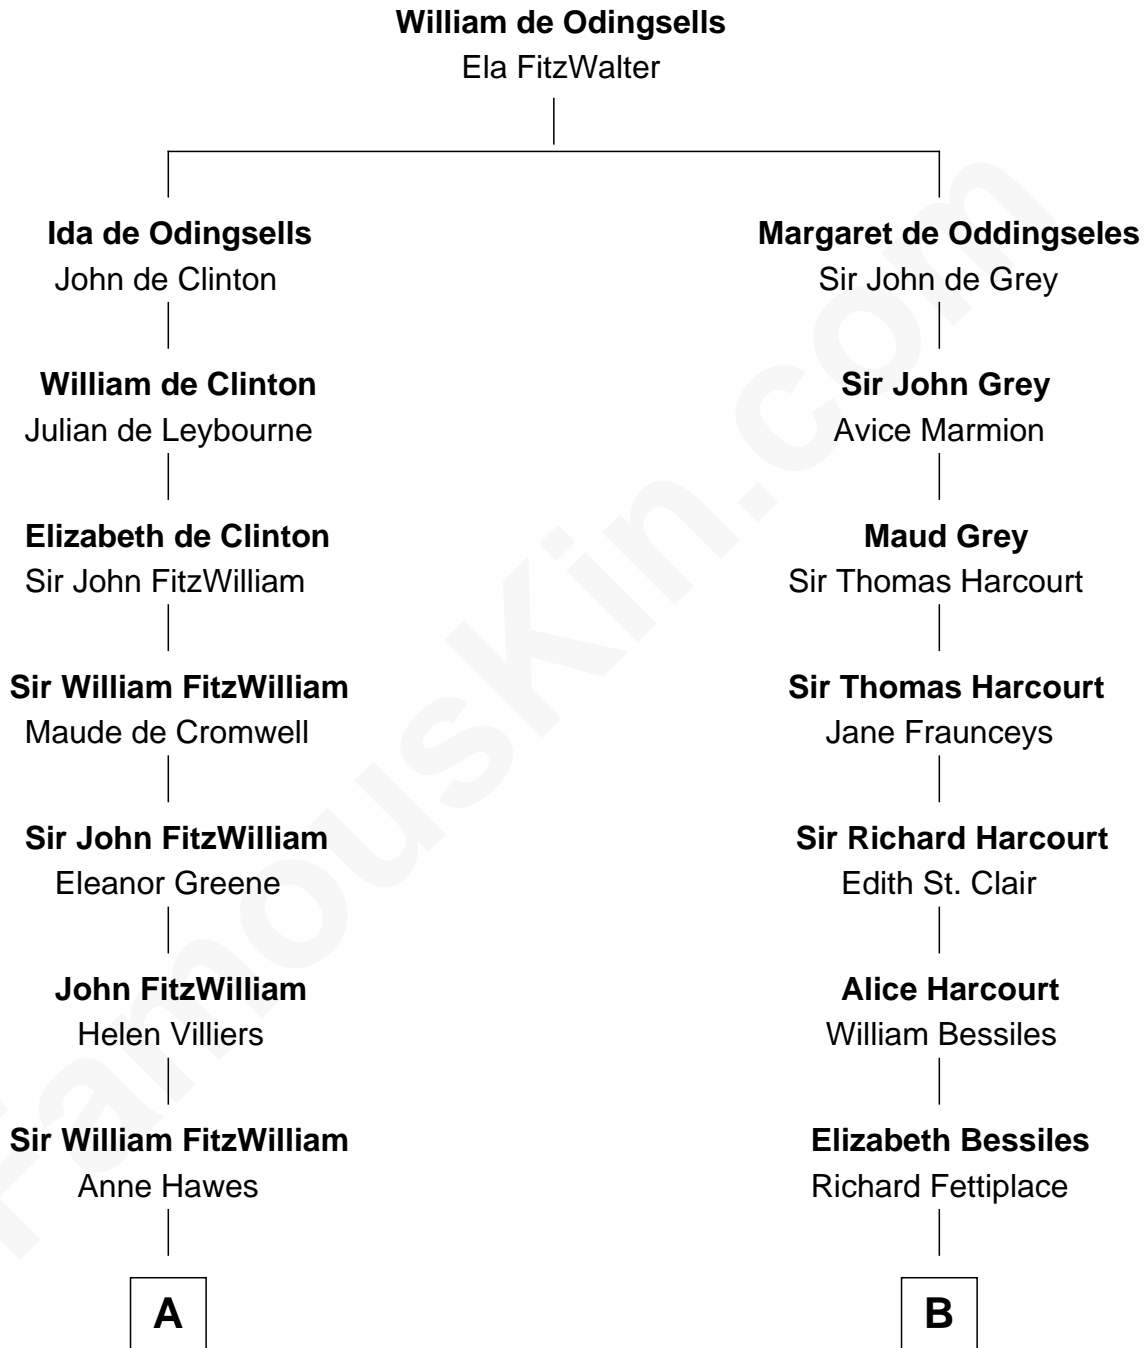

FamousKin.com

Relationship Chart of

Abigail (Smith) Adams

First Lady of President John Adams

15th cousin 6 times removed of

Bill Weld

68th Governor of Massachusetts

C

—
Harriet Low

John Babcock Hillard

—
Harriet Hillard

William Augustus White

—
Margaret Low White

Francis Minot Weld

—
David Weld

Mary Blake Nichols