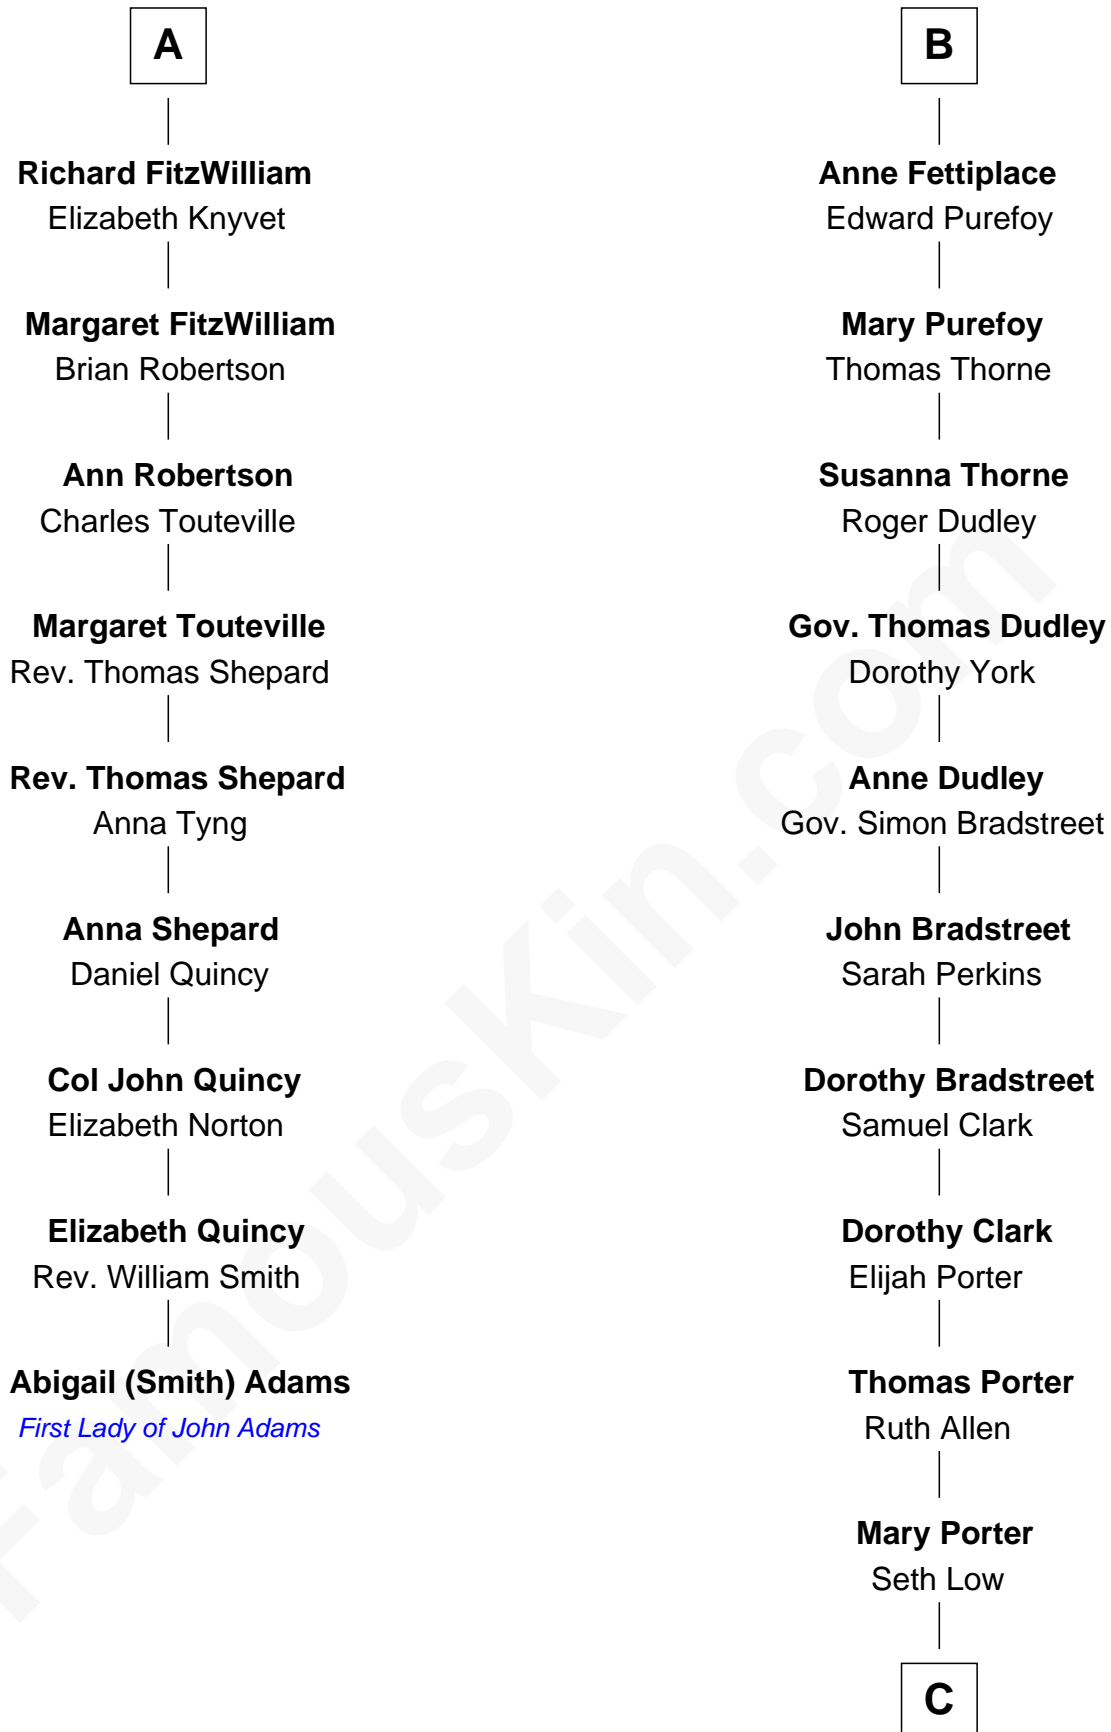

FamousKin.com

Relationship Chart of

Abigail (Smith) Adams

First Lady of President John Adams

15th cousin 6 times removed of

Bill Weld

68th Governor of Massachusetts

C

—
Harriet Low

John Babcock Hillard

—
Harriet Hillard

William Augustus White

—
Margaret Low White

Francis Minot Weld

—
David Weld

Mary Blake Nichols