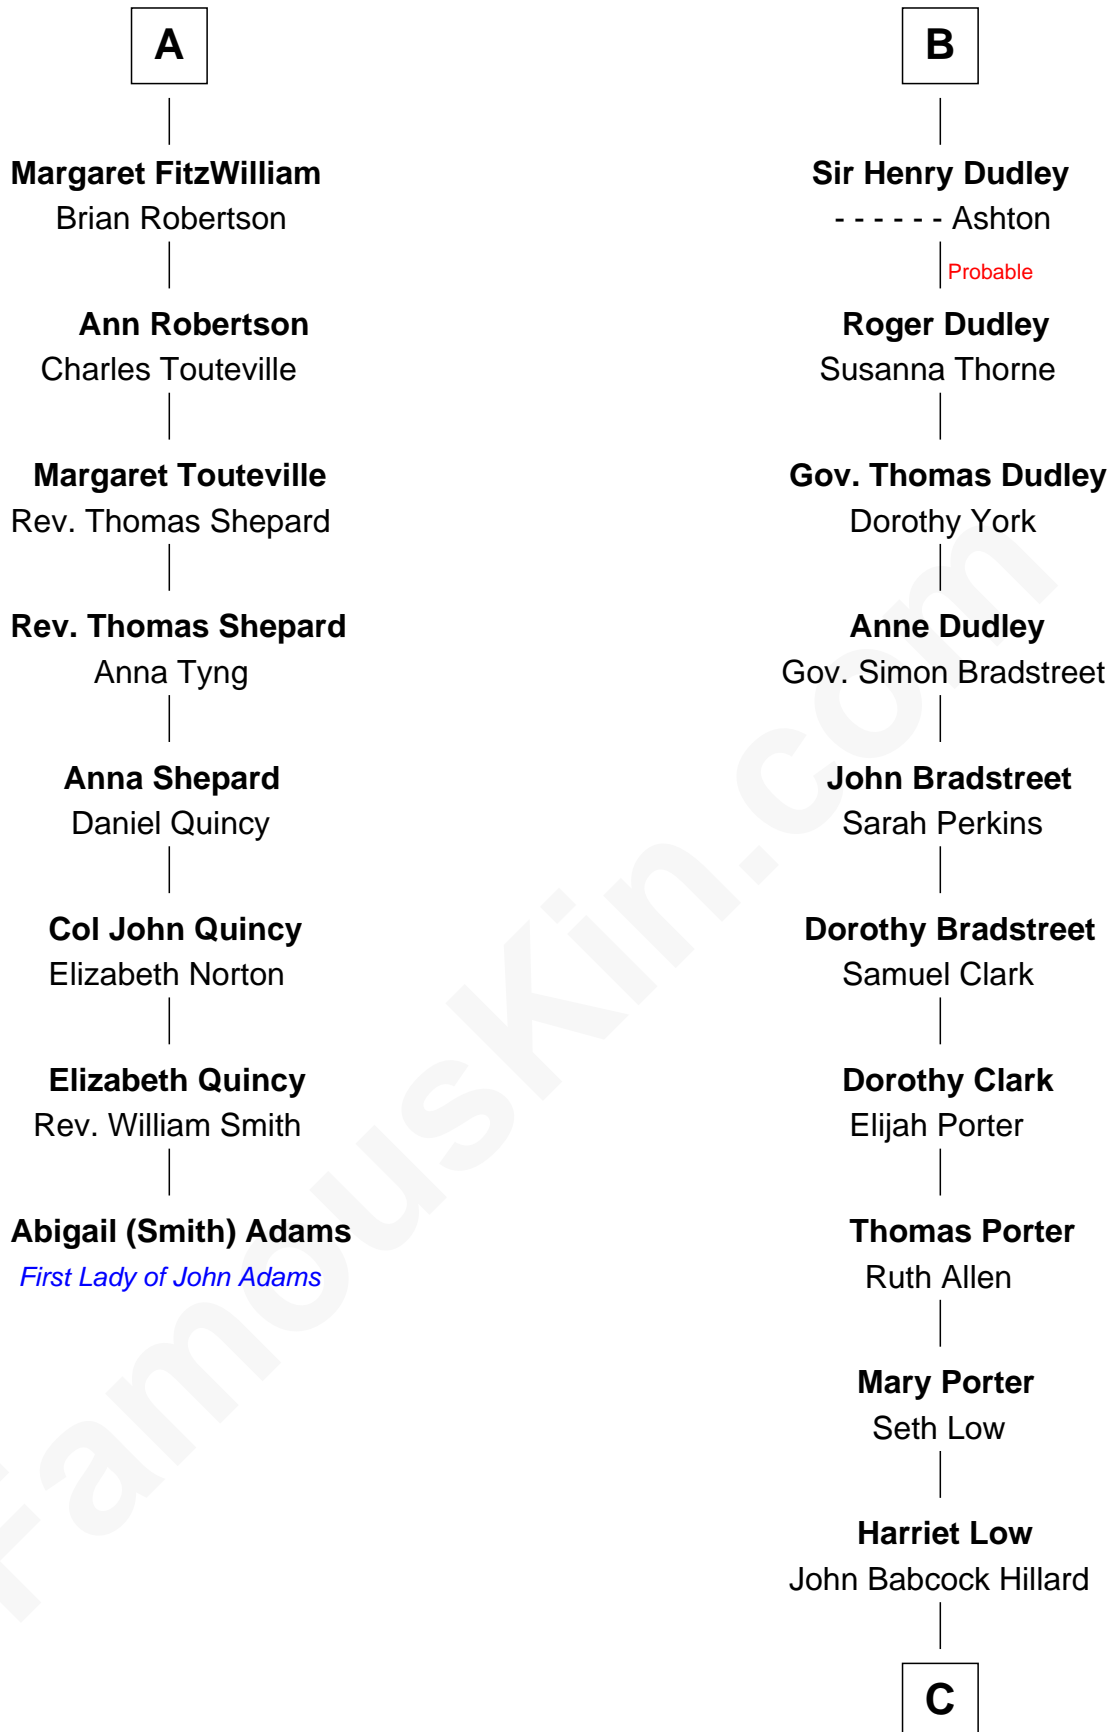

FamousKin.com

Relationship Chart of

Abigail (Smith) Adams

First Lady of President John Adams

14th cousin 6 times removed of

Bill Weld

68th Governor of Massachusetts

C

Harriet Hillard

William Augustus White

Margaret Low White

Francis Minot Weld

David Weld

Mary Blake Nichols

Bill Weld

68th Governor of Massachusetts