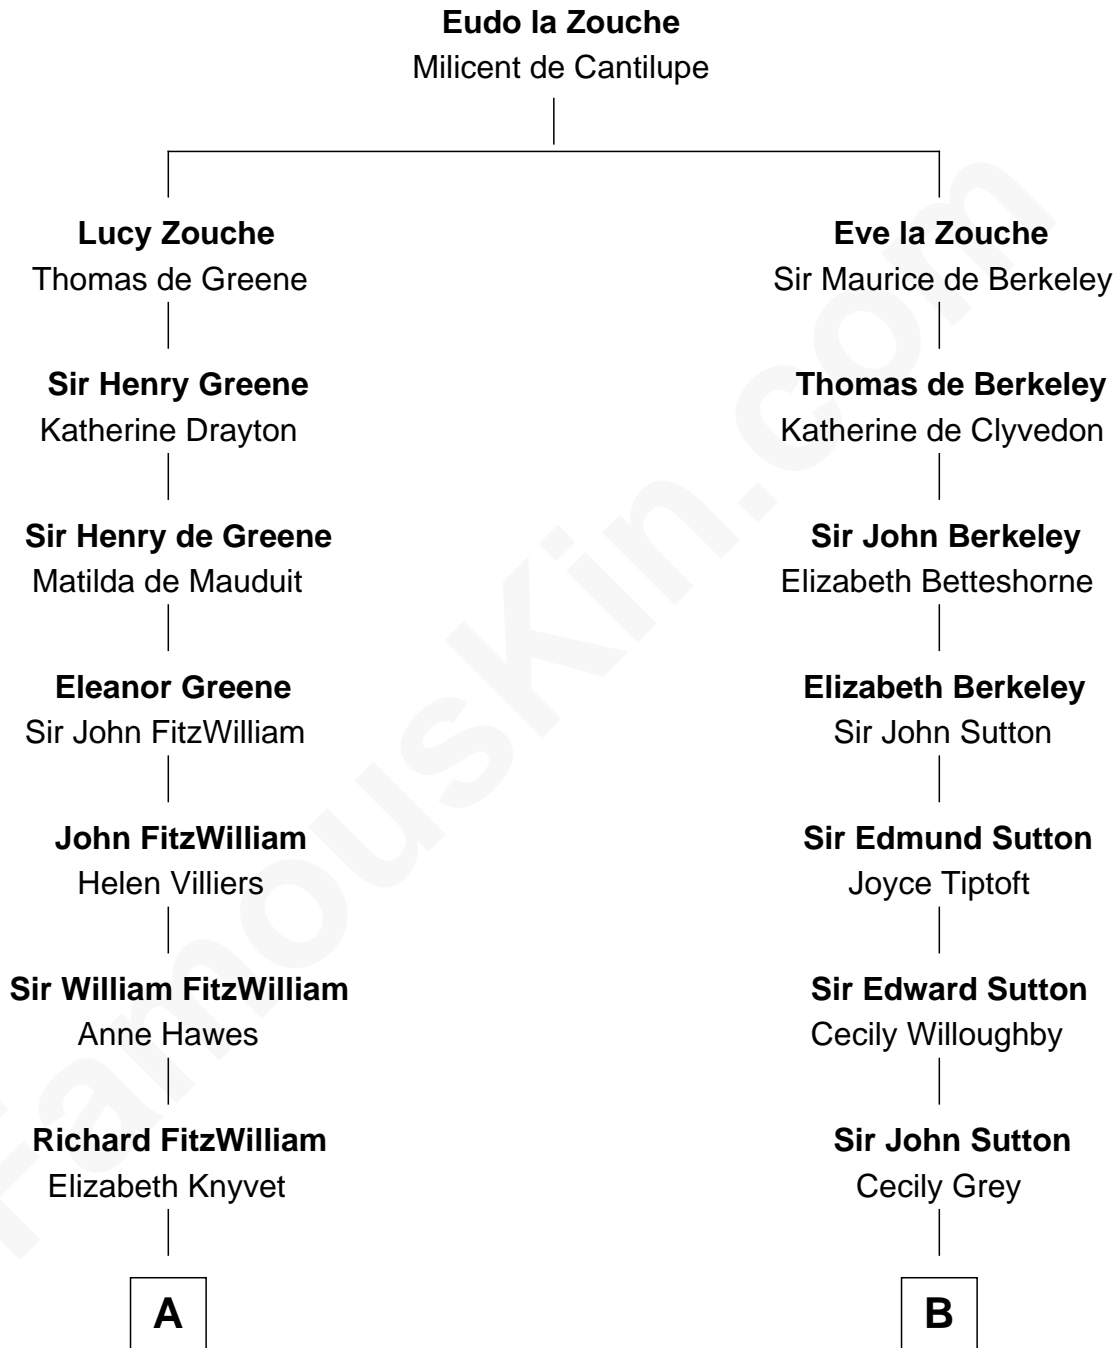

FamousKin.com

Relationship Chart of

Abigail (Smith) Adams

First Lady of President John Adams

14th cousin 6 times removed of

Bill Weld

68th Governor of Massachusetts

C

Harriet Hillard

William Augustus White

Margaret Low White

Francis Minot Weld

David Weld

Mary Blake Nichols

Bill Weld

68th Governor of Massachusetts