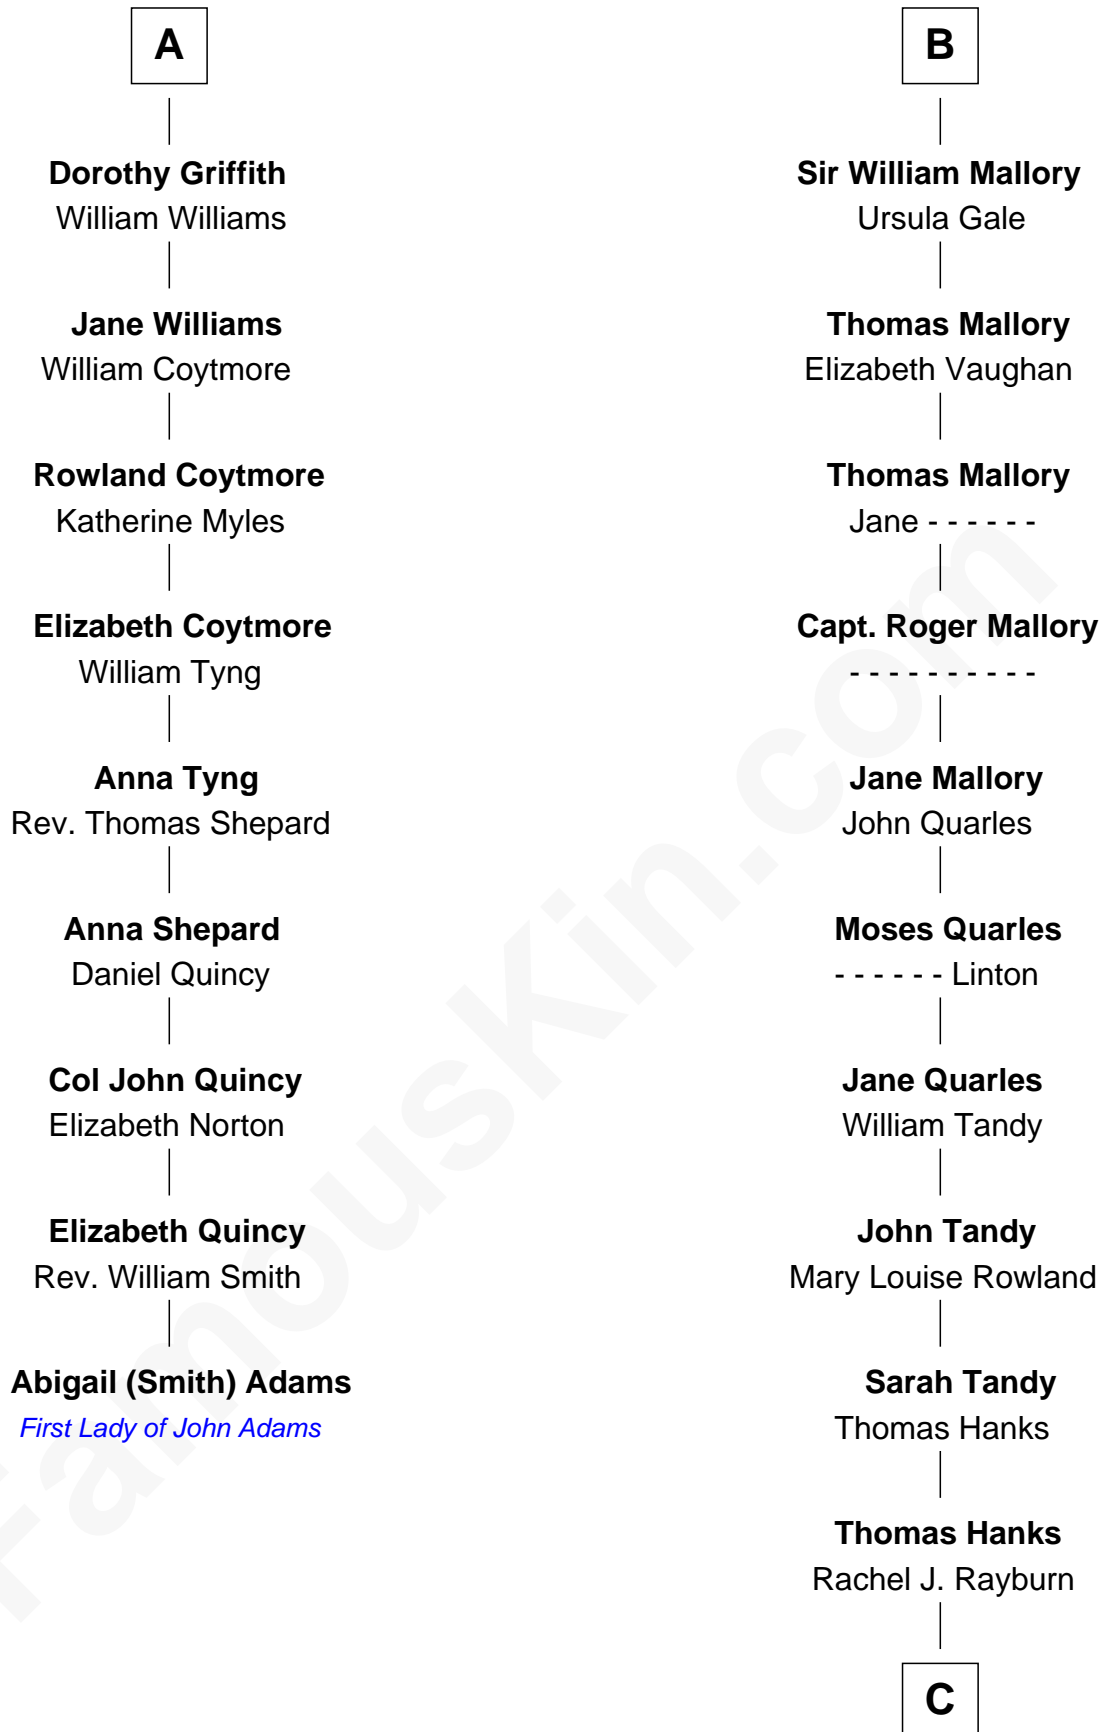

## Relationship Chart of

### Abigail (Smith) Adams

First Lady of President John Adams

15th cousin 5 times removed of

**Tom Hanks**  
Movie Actor

**Edmund Fitzalan**  
Alice de Warenne

**C**

**Daniel Boone Hanks**  
Mary Catherine Mefford

**Ernest Buel Hanks**  
Gladys Hilda Ball

**Amos Mefford Hanks**  
Janet Marylyn Frager

**Tom Hanks**  
*Movie Actor*

FamousKin.com