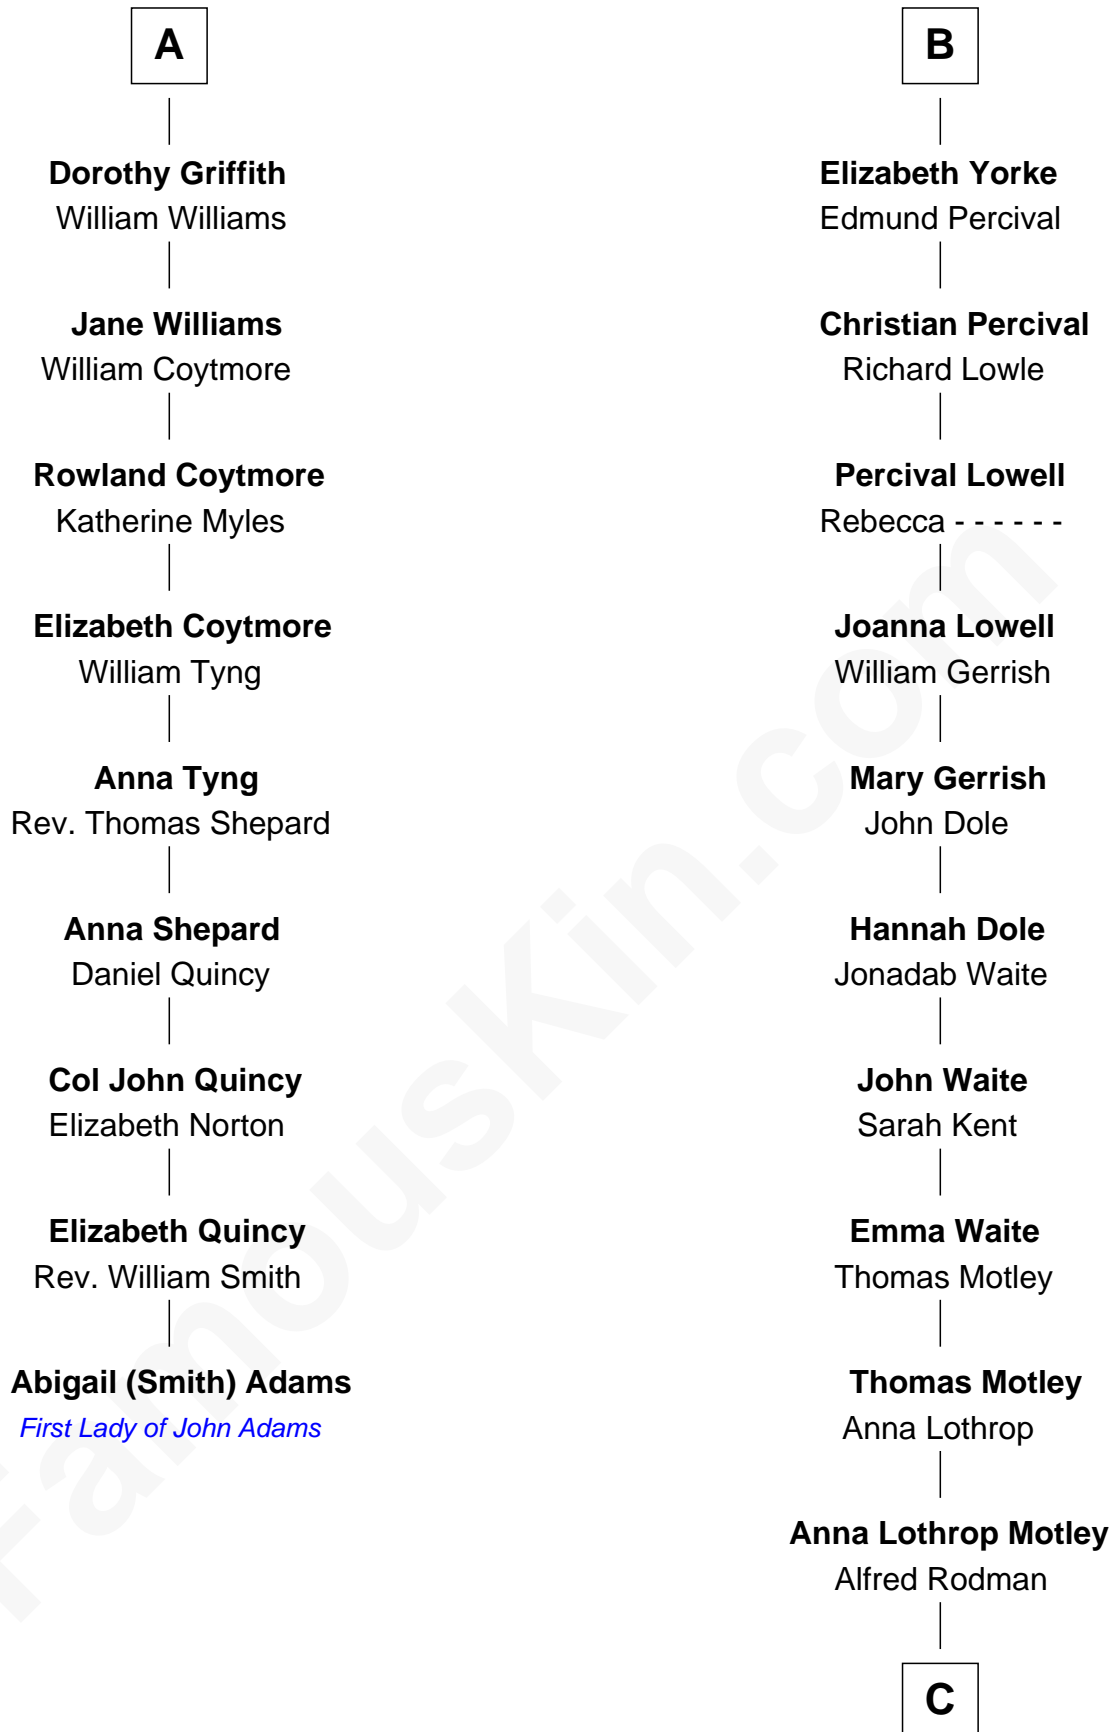

FamousKin.com

Relationship Chart of

Abigail (Smith) Adams

First Lady of President John Adams

15th cousin 5 times removed of

Tuesday Weld

TV and Movie Actress

Humphrey de Bohun

Elizabeth Plantagenet

Sir William de Bohun
Elizabeth de Badlesmere

Elizabeth de Bohun
Sir Richard Fitzalan

Elizabeth Fitzalan
Sir Robert Goushill

Joan Goushill
Sir Thomas Stanley

Margaret Stanley
Sir William Troutbeck

Joan Troutbeck
Sir William Griffith

Sir William Griffith
Jane Stradling

A

Margaret de Bohun
Sir Hugh de Courtnay

Elizabeth de Courtnay
Sir Andrew Luttrell

Sir Hugh Luttrell
Catherine de Beaumont

Sir John Luttrell
Margaret Touchet

Sir James Luttrell
Elizabeth Courtnay

Sir Hugh Luttrell
Margaret Hill

Eleanor Luttrell
Roger Yorke

B

C

Eloise Rodman
Stephen Minot Weld

Edward Motley Weld
Sarah Lothrop King

Lothrop Motley Weld
Yosene Balfour Ker