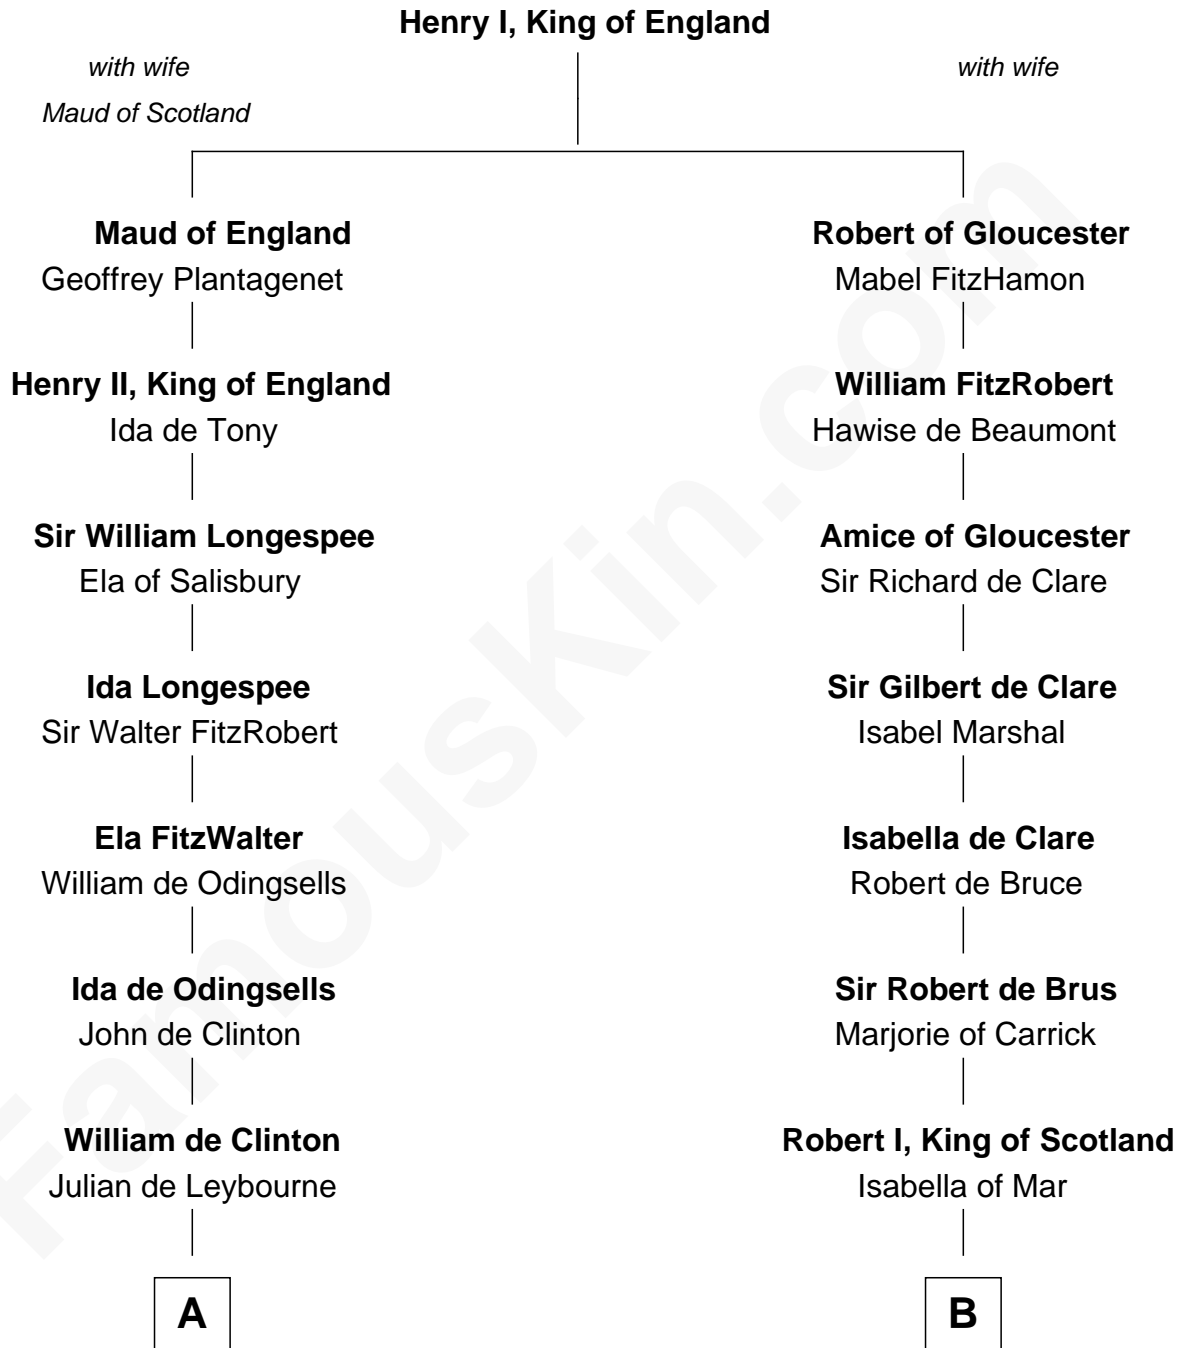

FamousKin.com

Relationship Chart of

Abigail (Smith) Adams

First Lady of President John Adams

20th cousin of

Philip Livingston

Signer of the Declaration of Independence

C

Anna Shepard

Daniel Quincy

Col John Quincy

Elizabeth Norton

Elizabeth Quincy

Rev. William Smith

Abigail (Smith) Adams

First Lady of John Adams