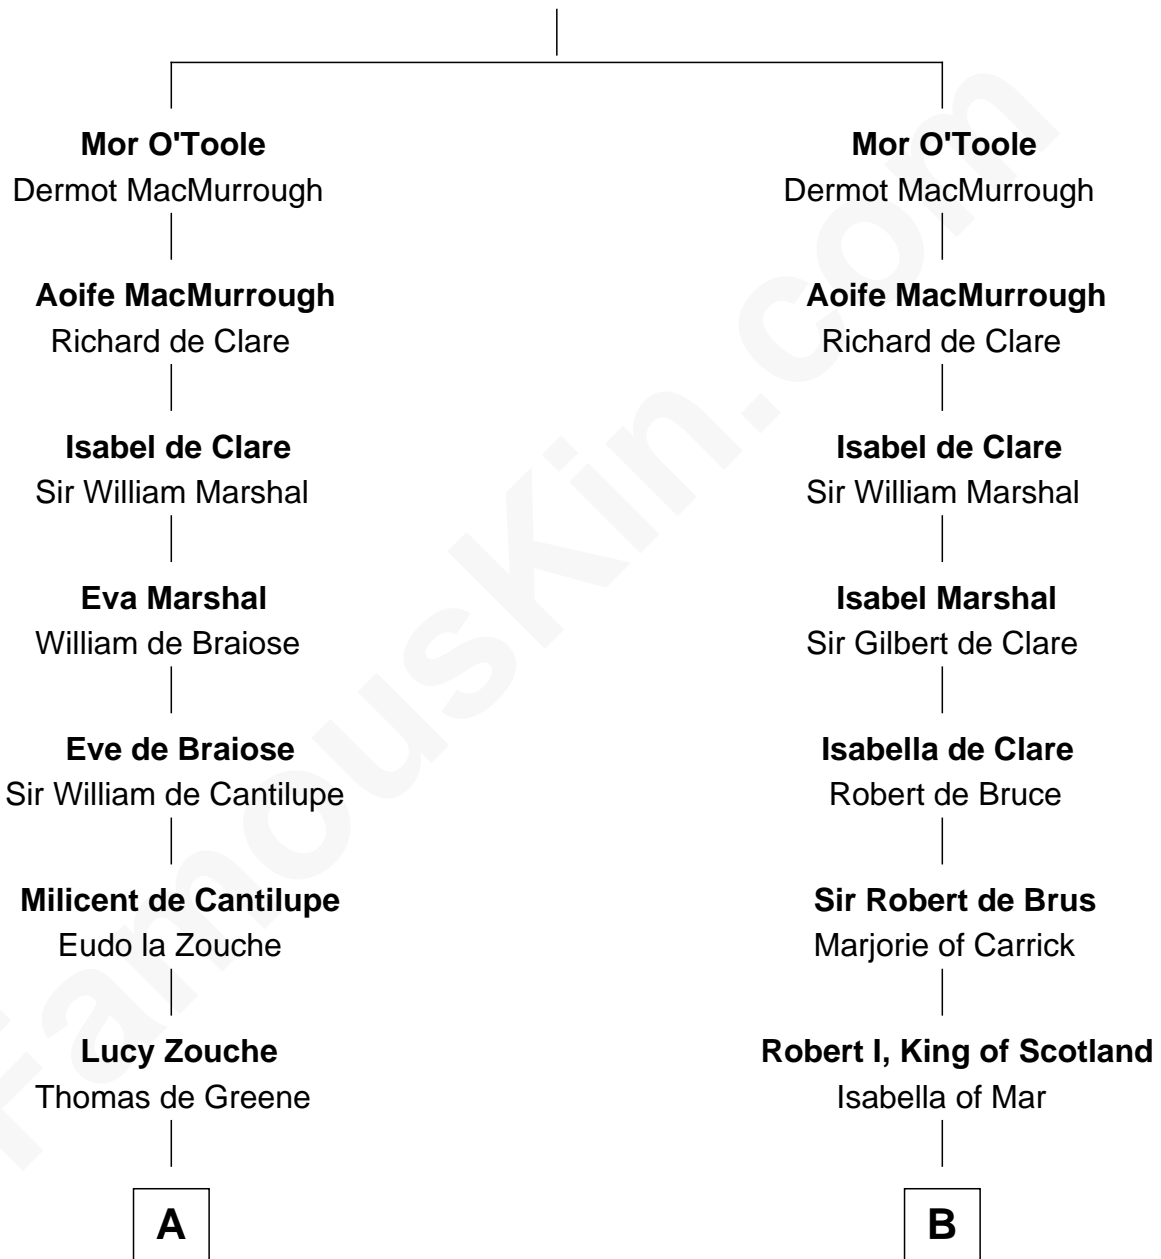

FamousKin.com

Relationship Chart of

Abigail (Smith) Adams

First Lady of President John Adams

20th cousin of

Philip Livingston

Signer of the Declaration of Independence

Muitchertach O'Toole

Cacht Inion Loigsig O'Morda

C

Anna Shepard

Daniel Quincy

Col John Quincy

Elizabeth Norton

Elizabeth Quincy

Rev. William Smith