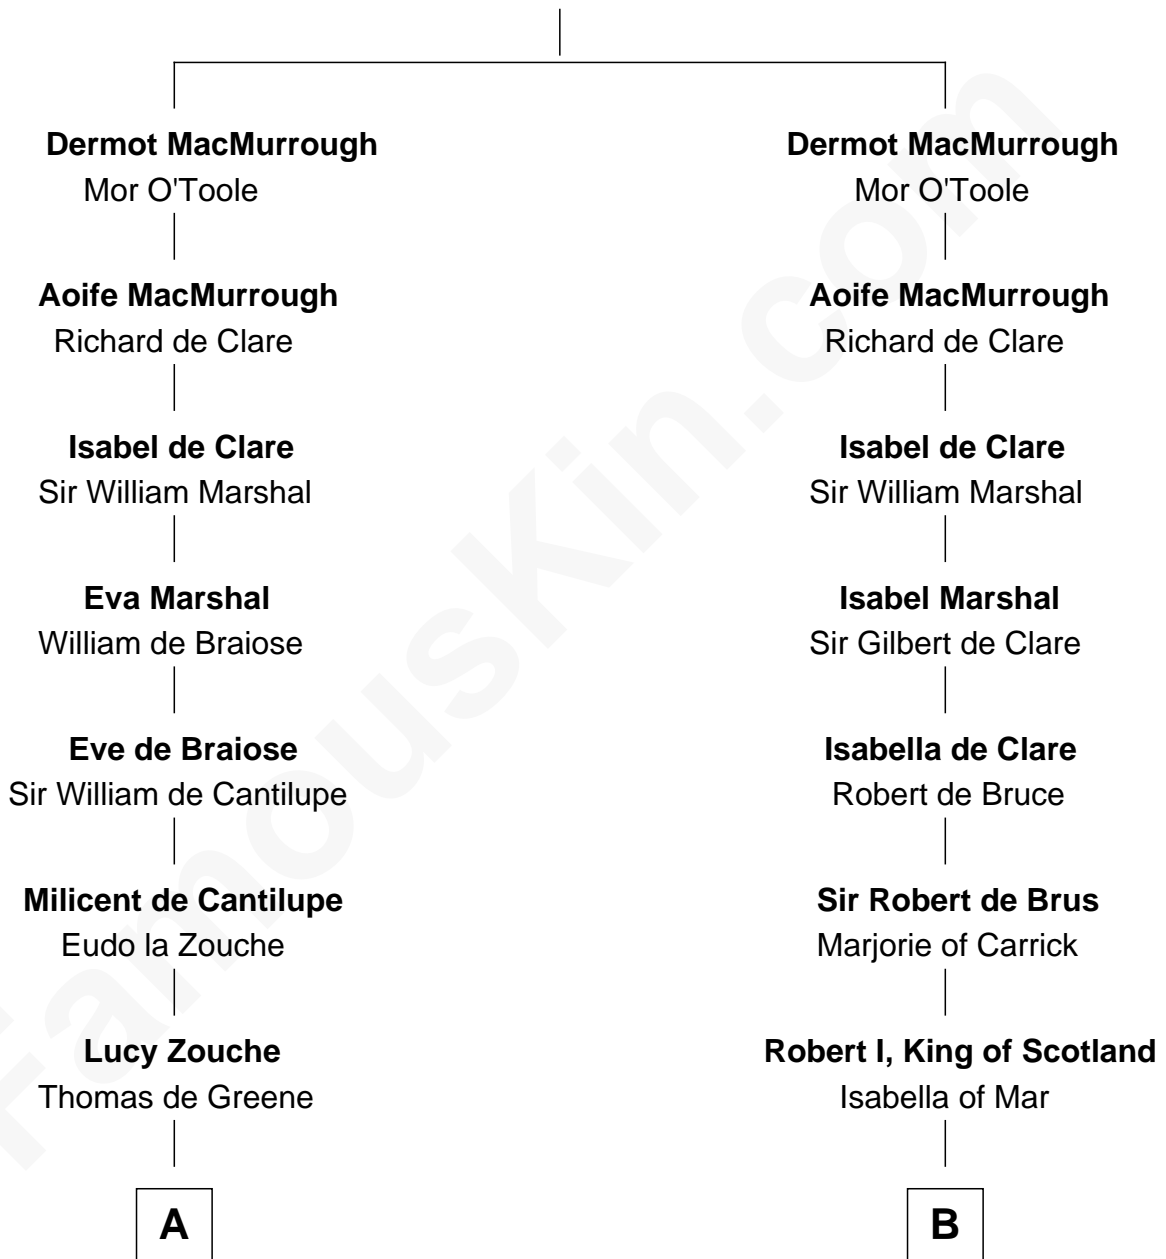

FamousKin.com

Relationship Chart of

Abigail (Smith) Adams

First Lady of President John Adams

20th cousin of

Philip Livingston

Signer of the Declaration of Independence

Enna MacMurrough

C

Anna Shepard

Daniel Quincy

Col John Quincy

Elizabeth Norton

Elizabeth Quincy

Rev. William Smith

Abigail (Smith) Adams

Philip Livingston

Signer of Declaration of Independence