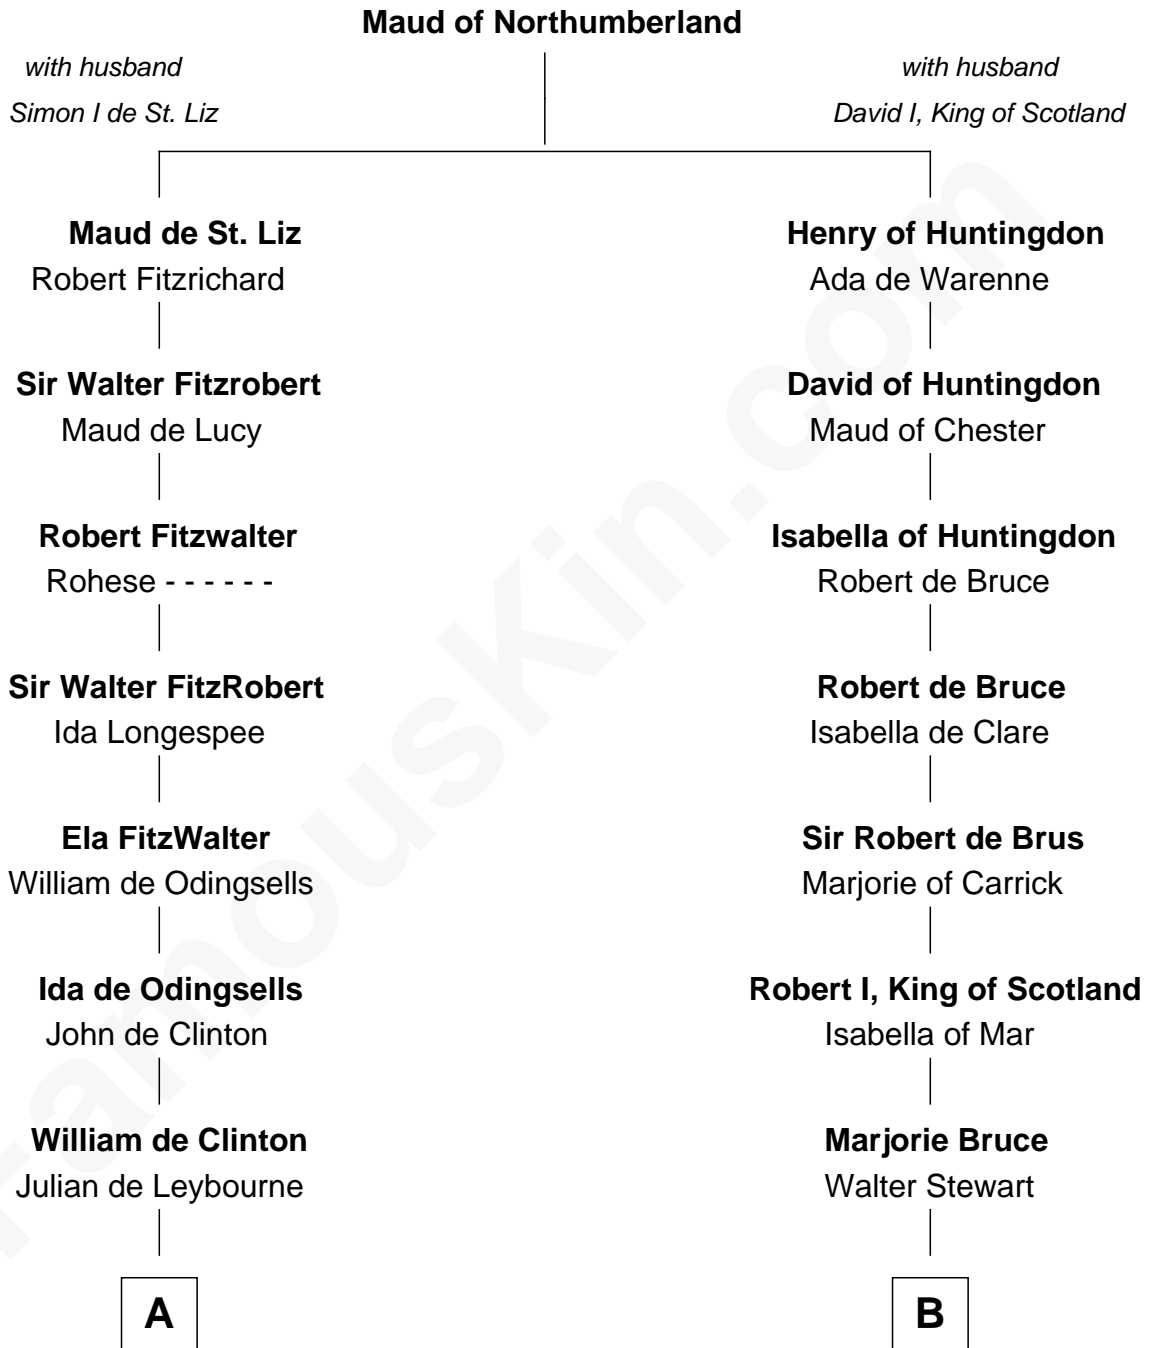

FamousKin.com

Relationship Chart of

Abigail (Smith) Adams

First Lady of President John Adams

19th cousin 1 time removed of

Philip Livingston

Signer of the Declaration of Independence

C

Anna Shepard

Daniel Quincy

Col John Quincy

Elizabeth Norton

Elizabeth Quincy

Rev. William Smith

Abigail (Smith) Adams

First Lady of John Adams