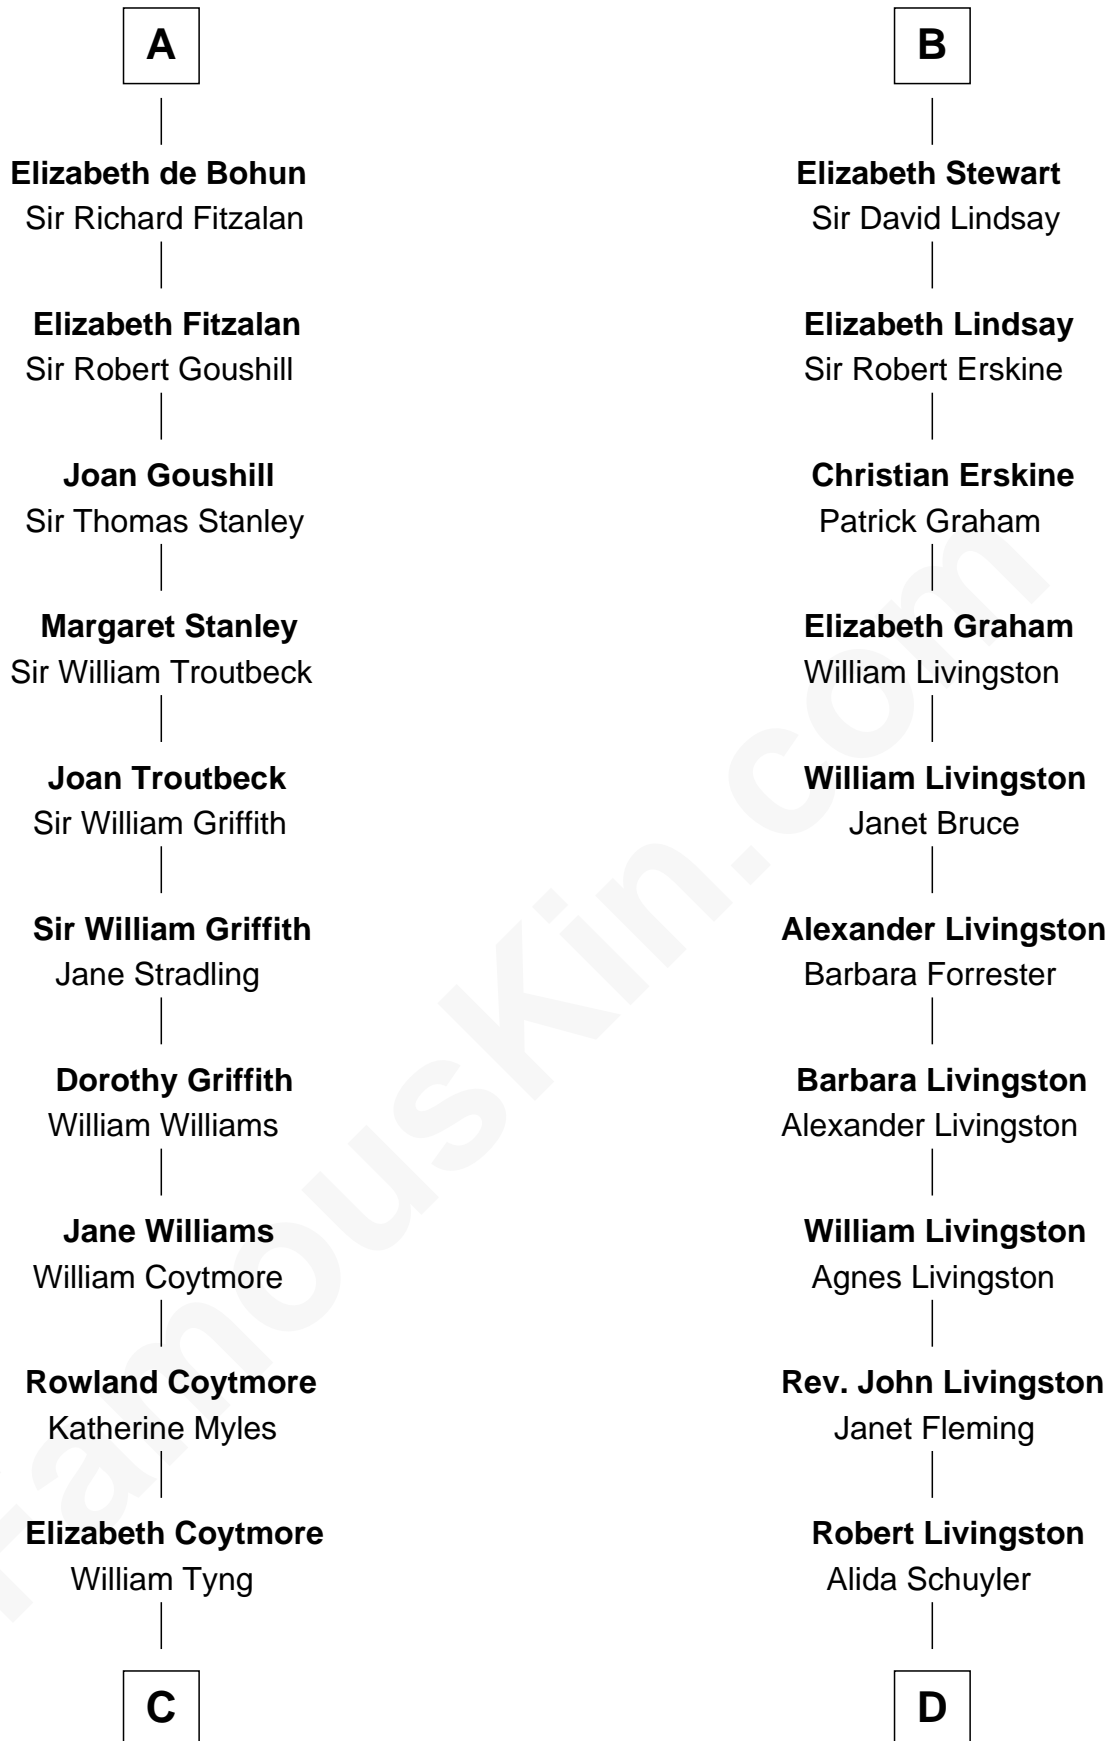

FamousKin.com

Relationship Chart of

Abigail (Smith) Adams

First Lady of President John Adams

18th cousin 3 times removed of

Philip Livingston

Signer of the Declaration of Independence

C