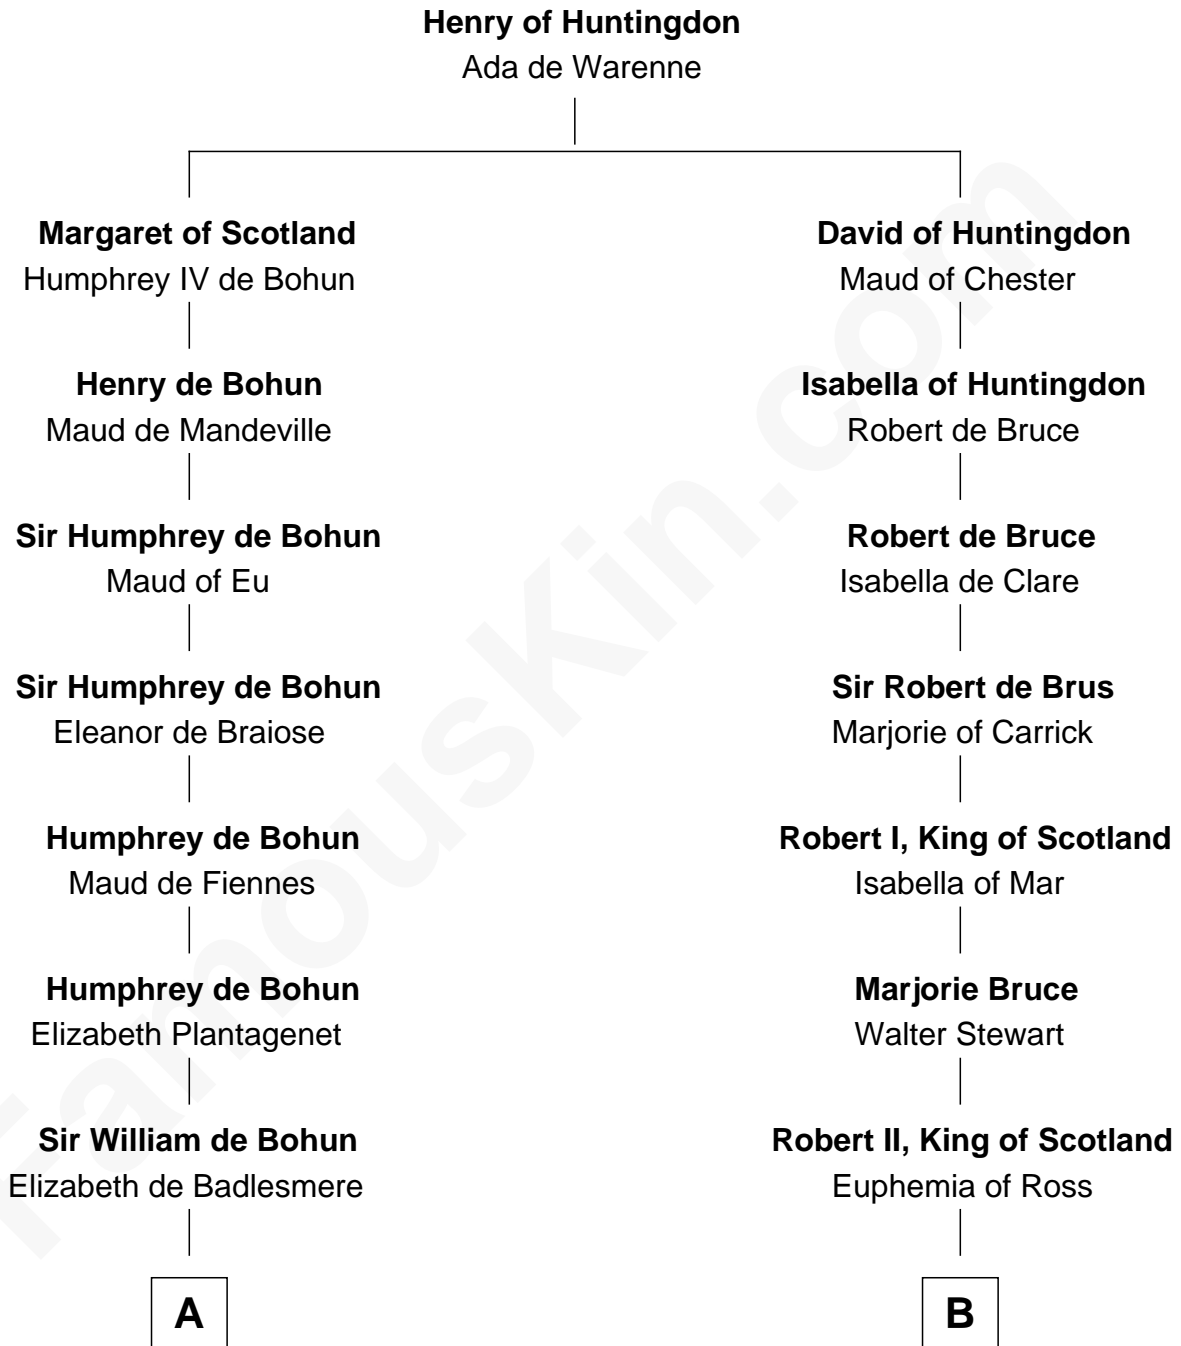

FamousKin.com

Relationship Chart of

Abigail (Smith) Adams

First Lady of President John Adams

18th cousin 3 times removed of

Philip Livingston

Signer of the Declaration of Independence

C

Anna Tyng
Rev. Thomas Shepard

Anna Shepard
Daniel Quincy

Col John Quincy
Elizabeth Norton

Elizabeth Quincy
Rev. William Smith

Abigail (Smith) Adams
First Lady of John Adams

D

Philip Livingston
Catrina Van Brugh

Philip Livingston
Signer of Declaration of Independence

FamousKin.com