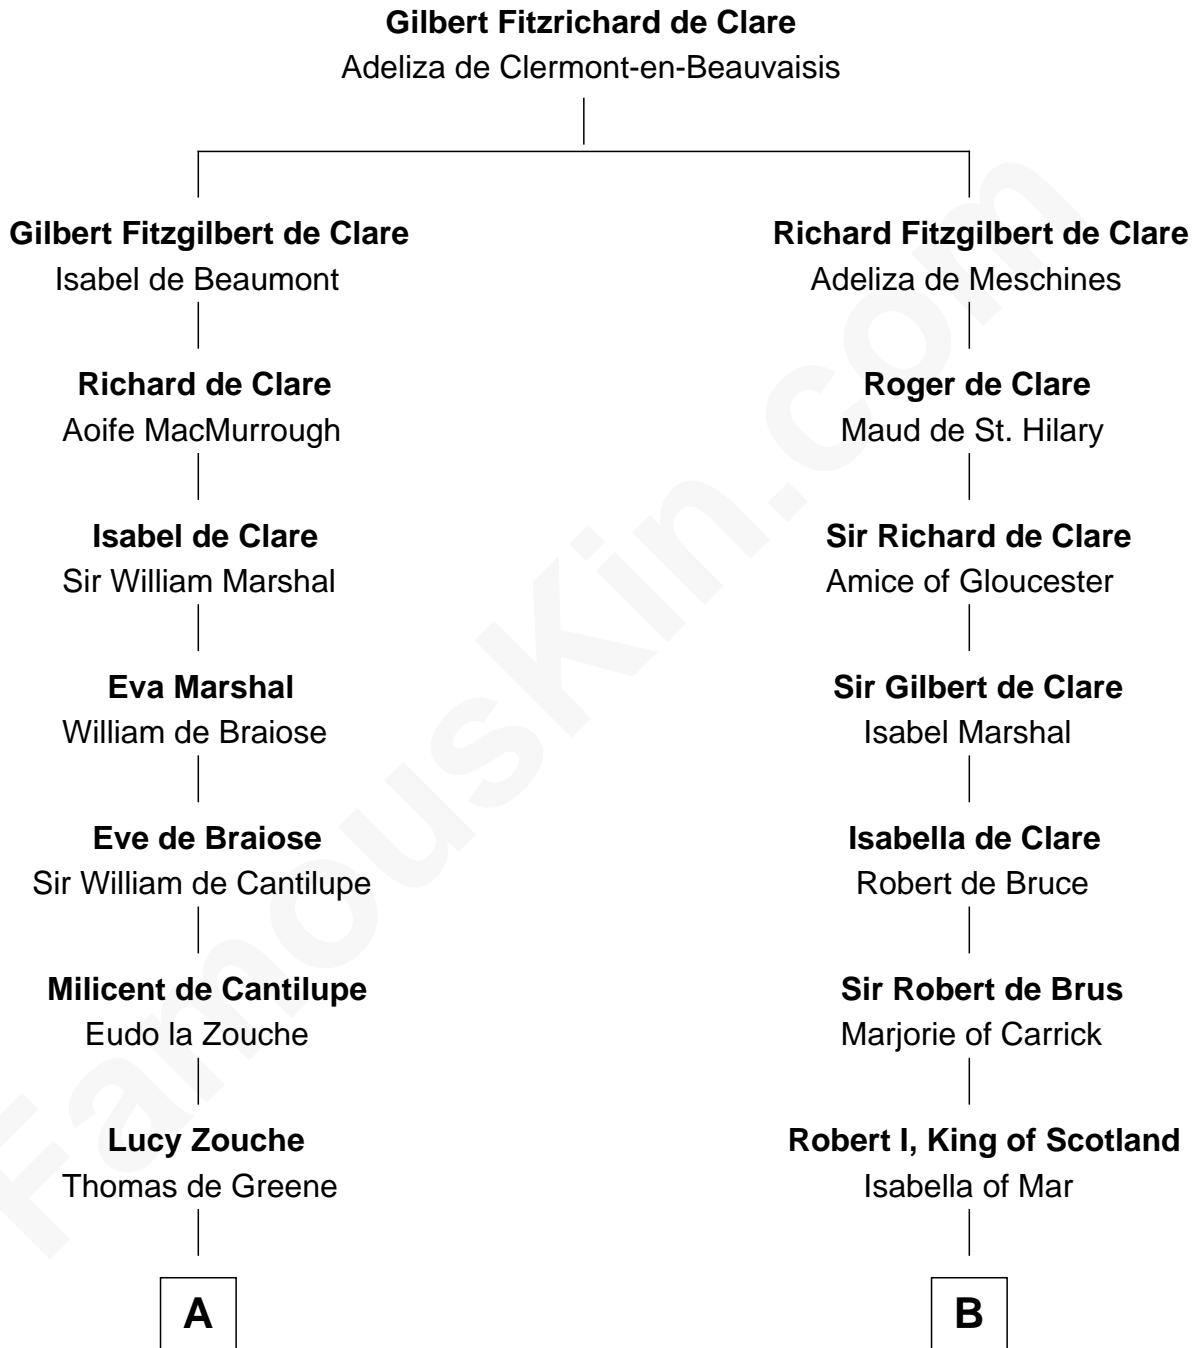

FamousKin.com

Relationship Chart of

Abigail (Smith) Adams

First Lady of President John Adams

20th cousin of

Philip Livingston

Signer of the Declaration of Independence

C

Anna Shepard

Daniel Quincy

Col John Quincy

Elizabeth Norton

Elizabeth Quincy

Rev. William Smith

Abigail (Smith) Adams

First Lady of John Adams