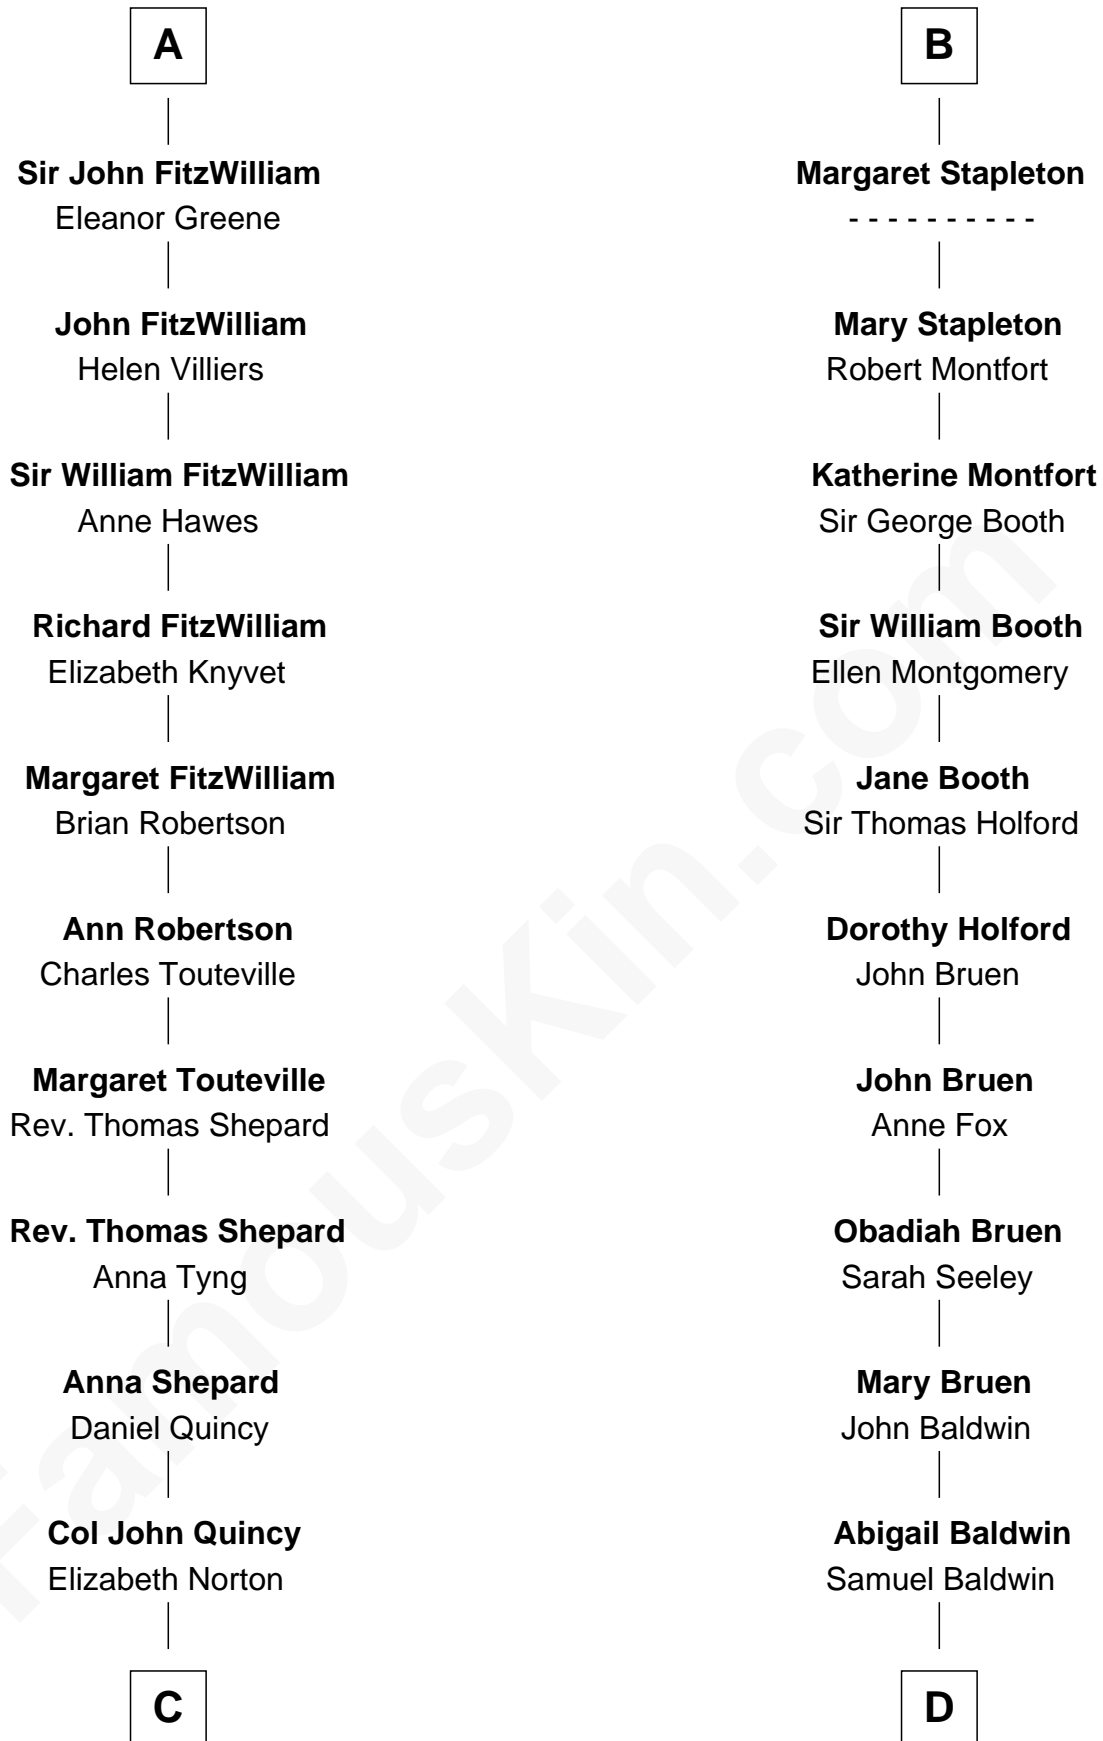

FamousKin.com

Relationship Chart of

Abigail (Smith) Adams

First Lady of President John Adams

18th cousin 1 time removed of

Abraham Baldwin

Signer of the U.S. Constitution

C

Elizabeth Quincy
Rev. William Smith

Abigail (Smith) Adams
First Lady of John Adams

D

Timothy Baldwin
Bathsheba Stone

Michael Baldwin
Lucy Dudley

Abraham Baldwin
Signer of the U.S. Constitution

FamousKin.com