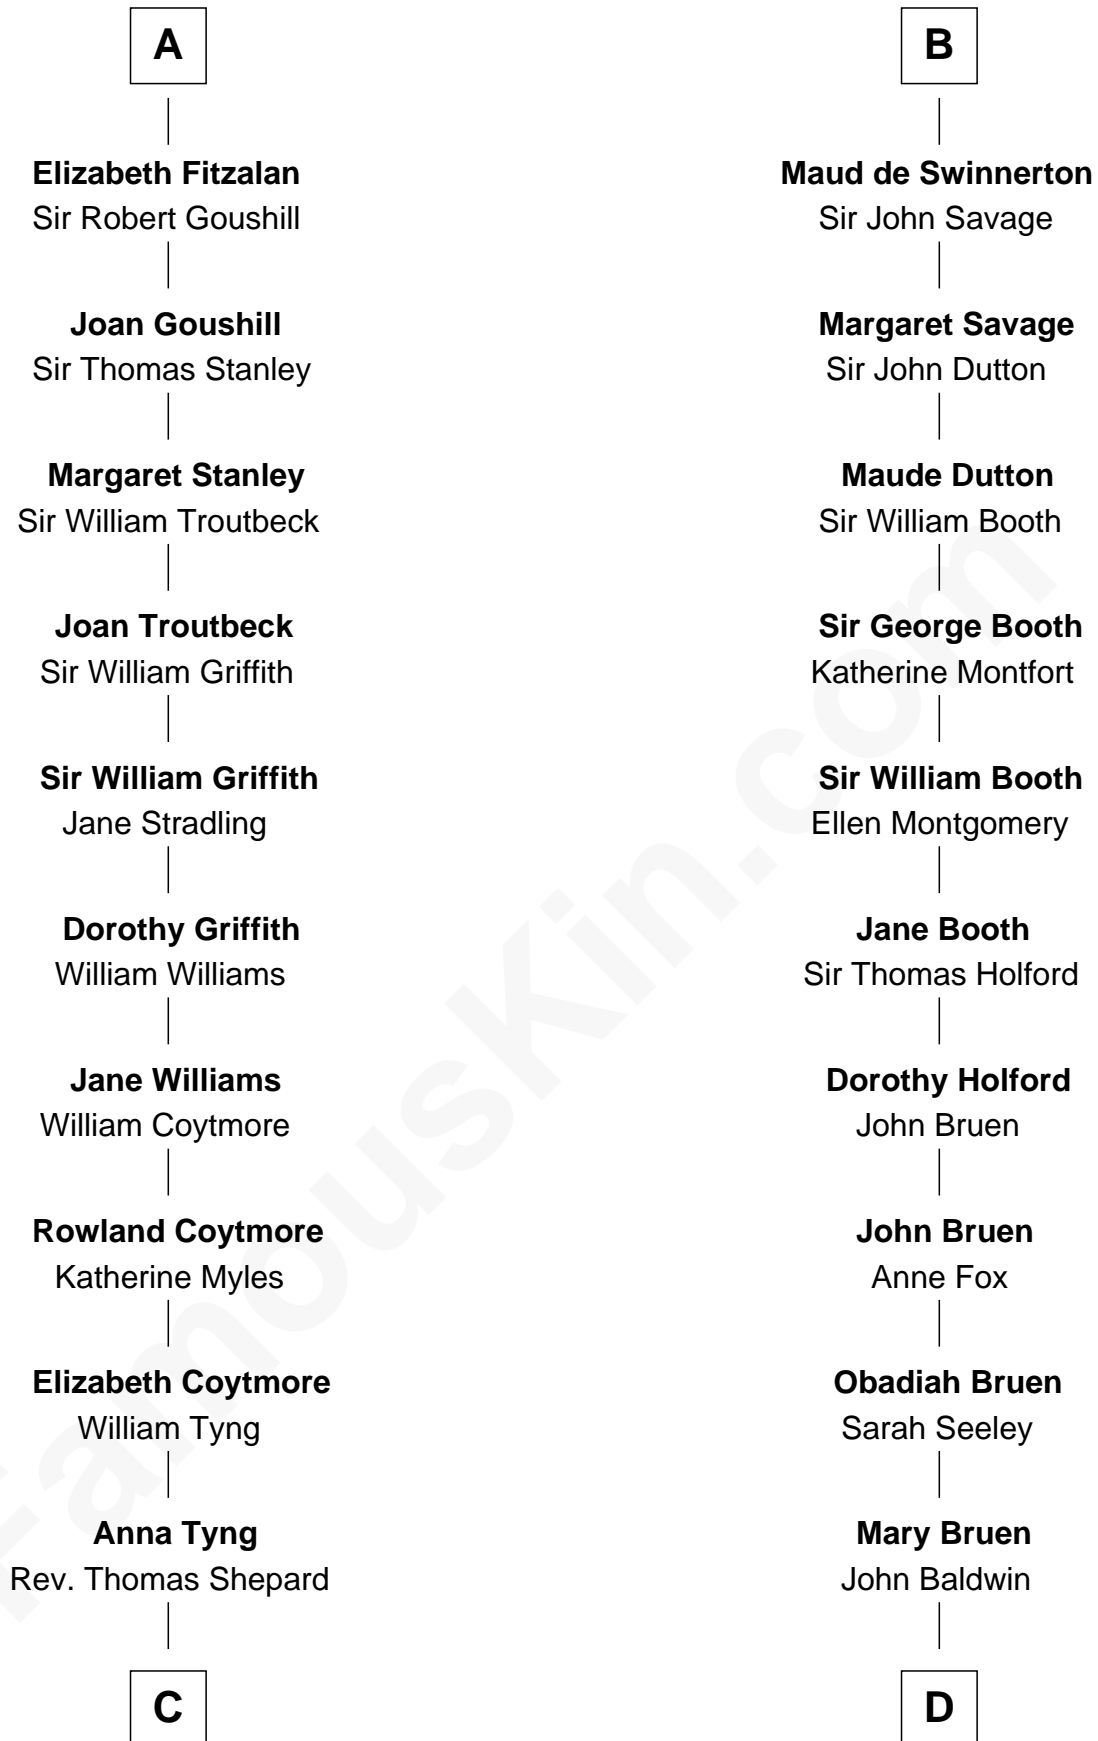

## Relationship Chart of

**Abigail (Smith) Adams**

*First Lady of President John Adams*

20th cousin of

**Abraham Baldwin**

*Signer of the U.S. Constitution*

**C**

**Anna Shepard**

Daniel Quincy

**Col John Quincy**

Elizabeth Norton

**Elizabeth Quincy**

Rev. William Smith

**Abigail (Smith) Adams**

*First Lady of John Adams*

**D**

**Abigail Baldwin**

Samuel Baldwin

**Timothy Baldwin**

Bathsheba Stone

**Michael Baldwin**

Lucy Dudley

**Abraham Baldwin**

*Signer of the U.S. Constitution*