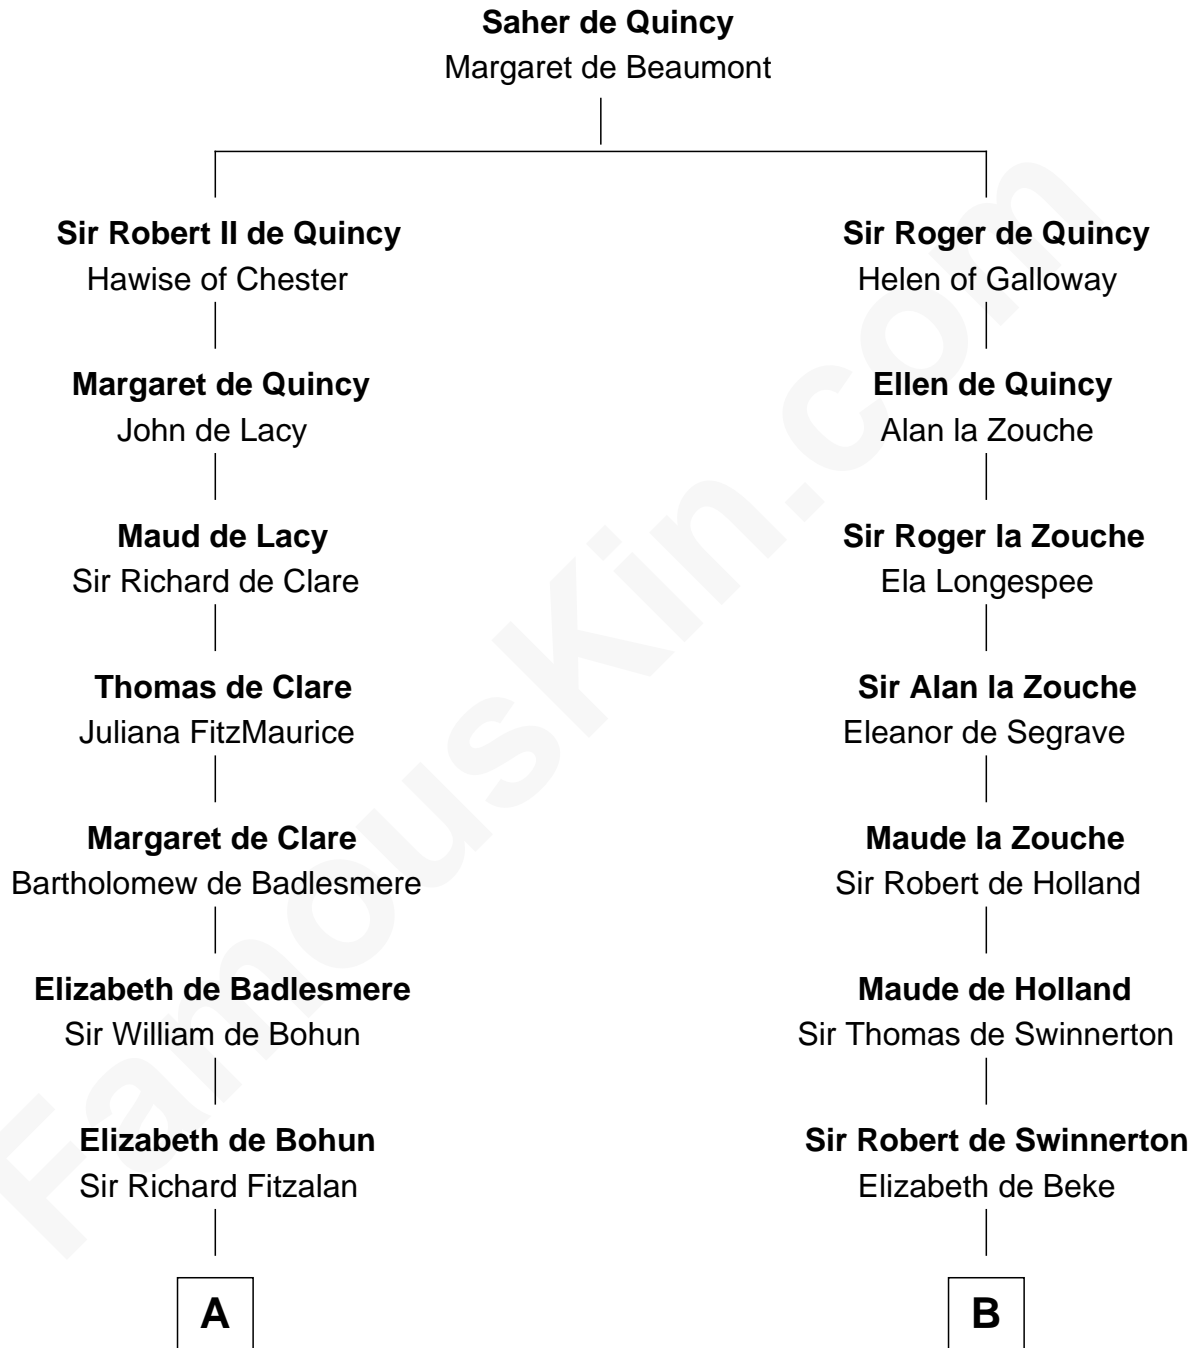

## Relationship Chart of

**Abigail (Smith) Adams**

*First Lady of President John Adams*

20th cousin of

**Abraham Baldwin**

*Signer of the U.S. Constitution*

**C**

**Anna Shepard**

**Abigail Baldwin**

Samuel Baldwin

**Timothy Baldwin**

Bathsheba Stone

**Michael Baldwin**

Lucy Dudley

**Abraham Baldwin**

*Signer of the U.S. Constitution*