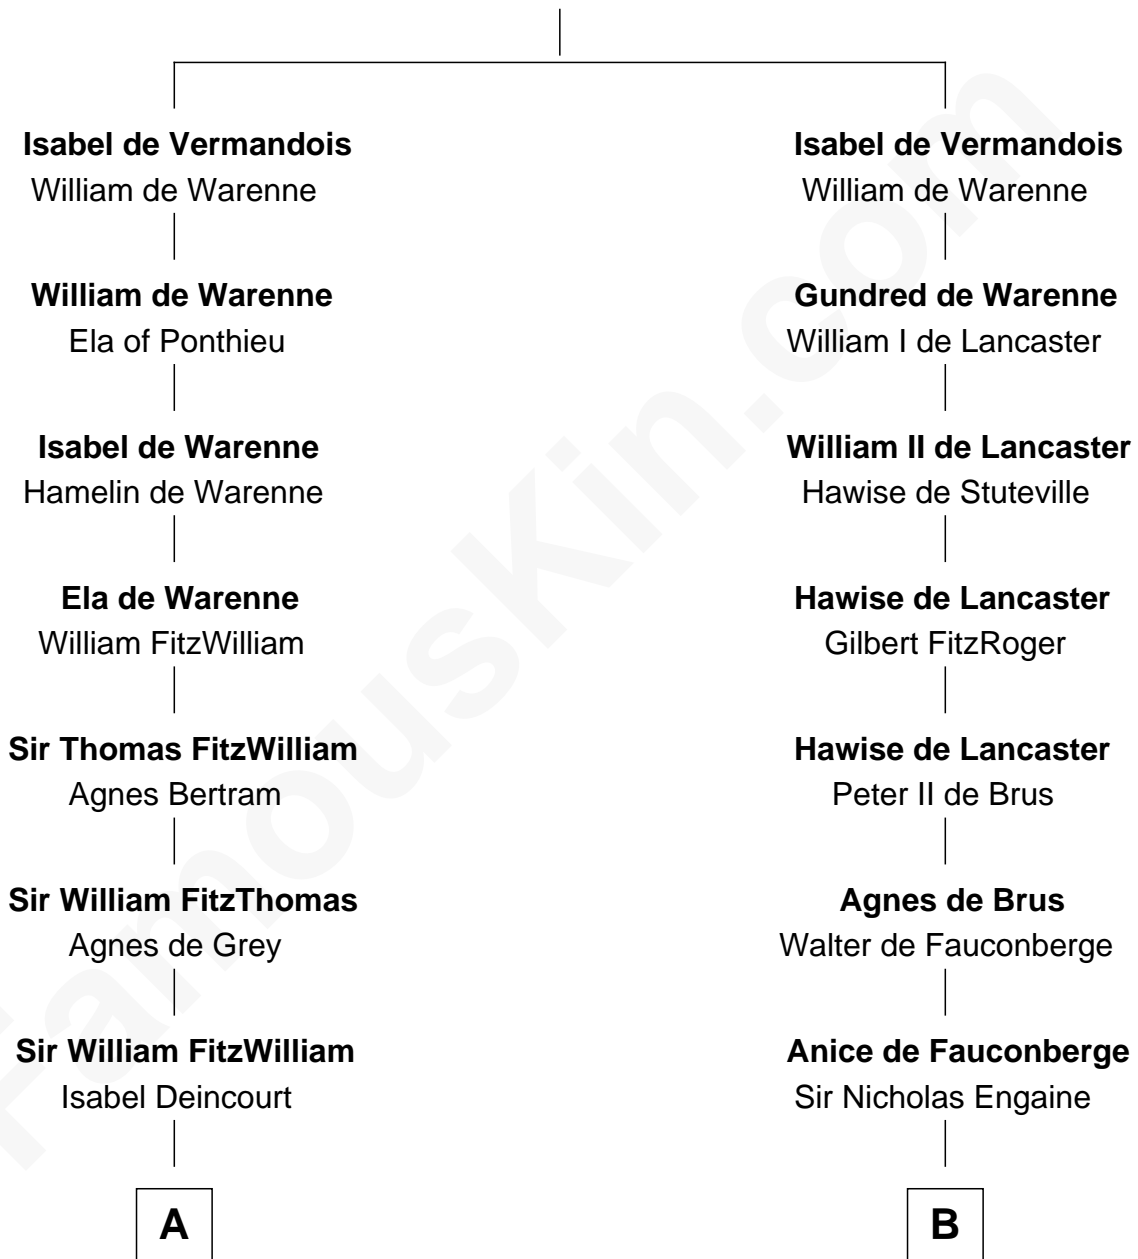

FamousKin.com

Relationship Chart of

Abigail (Smith) Adams

First Lady of President John Adams

21st cousin of

Charles Carroll

Signer of the Declaration of Independence

Hugh I of Vermandois

Adèle of Vermandois

C

Rev. Thomas Shepard

Anna Tyng

Anna Shepard

Daniel Quincy

Col John Quincy

Elizabeth Norton