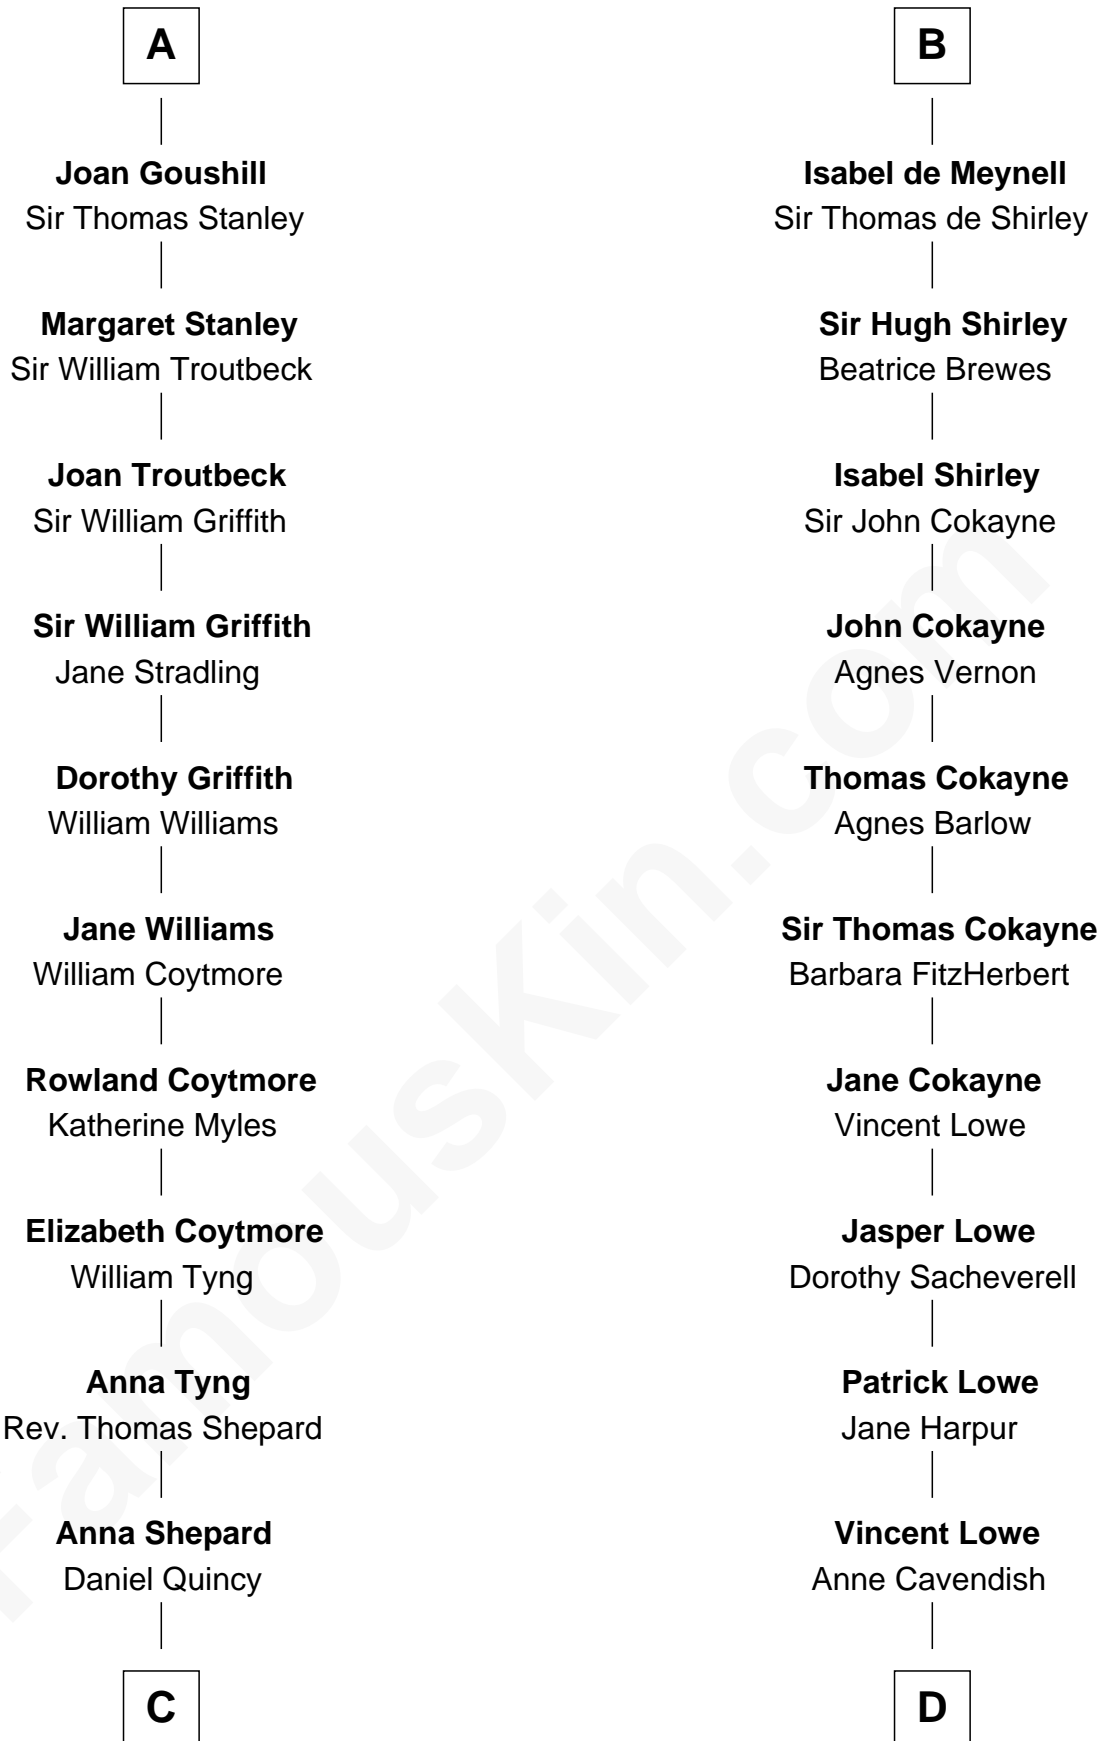

FamousKin.com

Relationship Chart of

Abigail (Smith) Adams

First Lady of President John Adams

19th cousin 2 times removed of

Charles Carroll

Signer of the Declaration of Independence

C

Col John Quincy
Elizabeth Norton

Elizabeth Quincy
Rev. William Smith

Abigail (Smith) Adams
First Lady of John Adams

D

Jane Lowe
Col. Henry Sewall

Nicholas Sewall
Susanna Burgess

Jane Sewall
Clement Brooke

Elizabeth Brooke
Charles Carroll