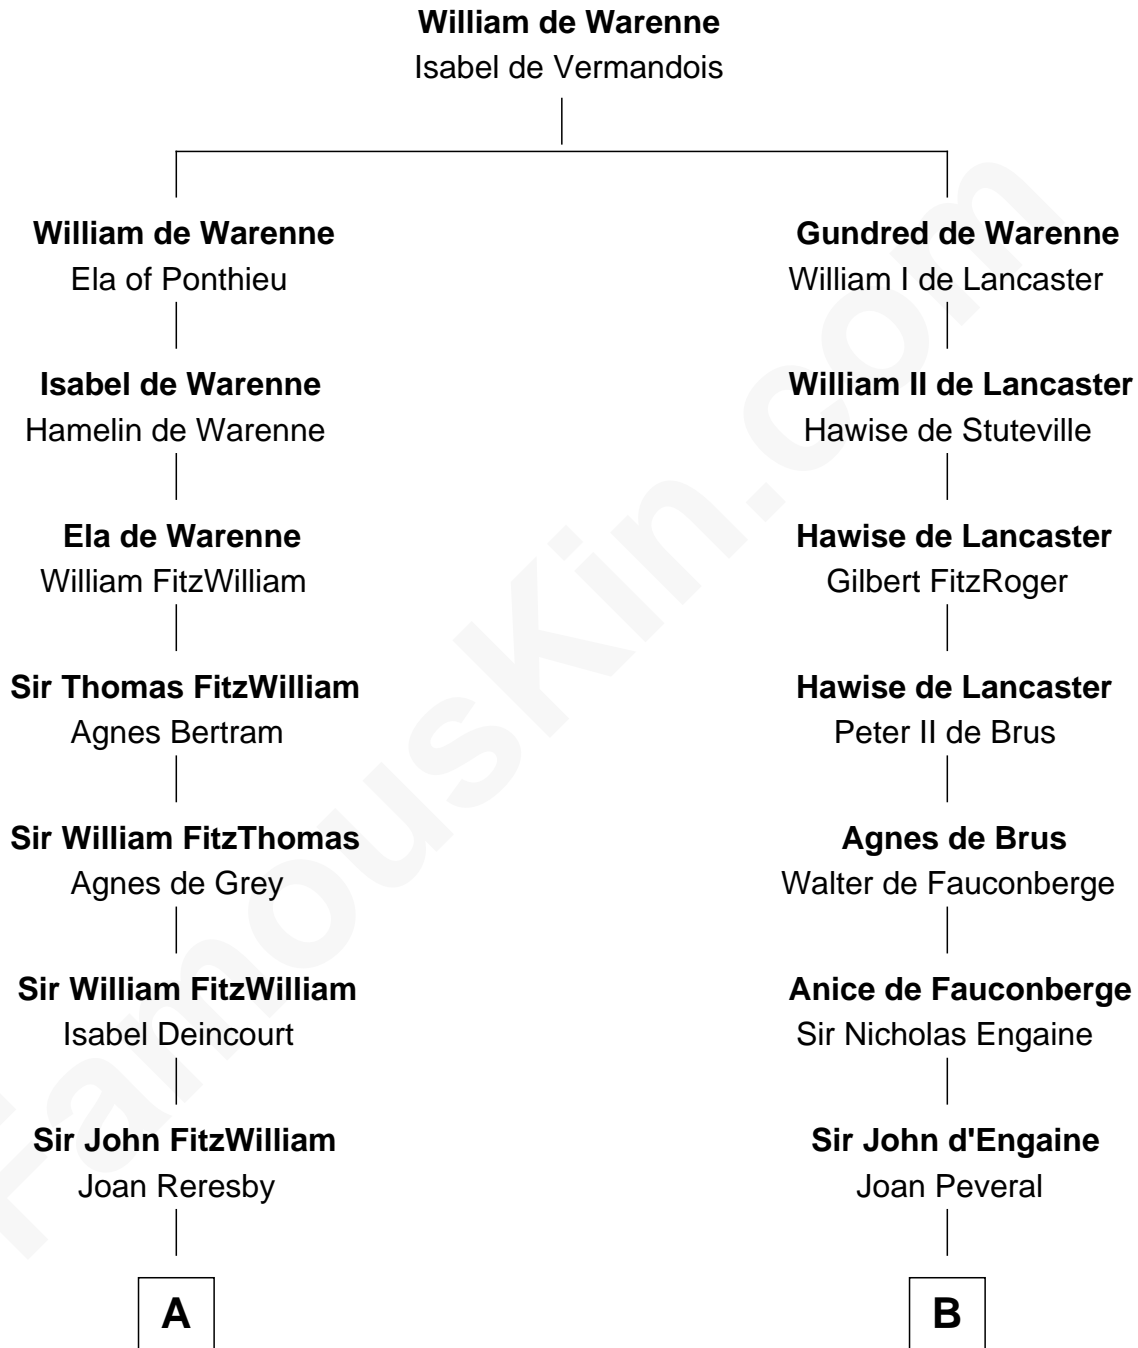

FamousKin.com

Relationship Chart of

Abigail (Smith) Adams

First Lady of President John Adams

20th cousin of

Charles Carroll

Signer of the Declaration of Independence

C

Anna Shepard

Daniel Quincy

Col John Quincy

Elizabeth Norton

Elizabeth Quincy

Rev. William Smith

Abigail (Smith) Adams

First Lady of John Adams