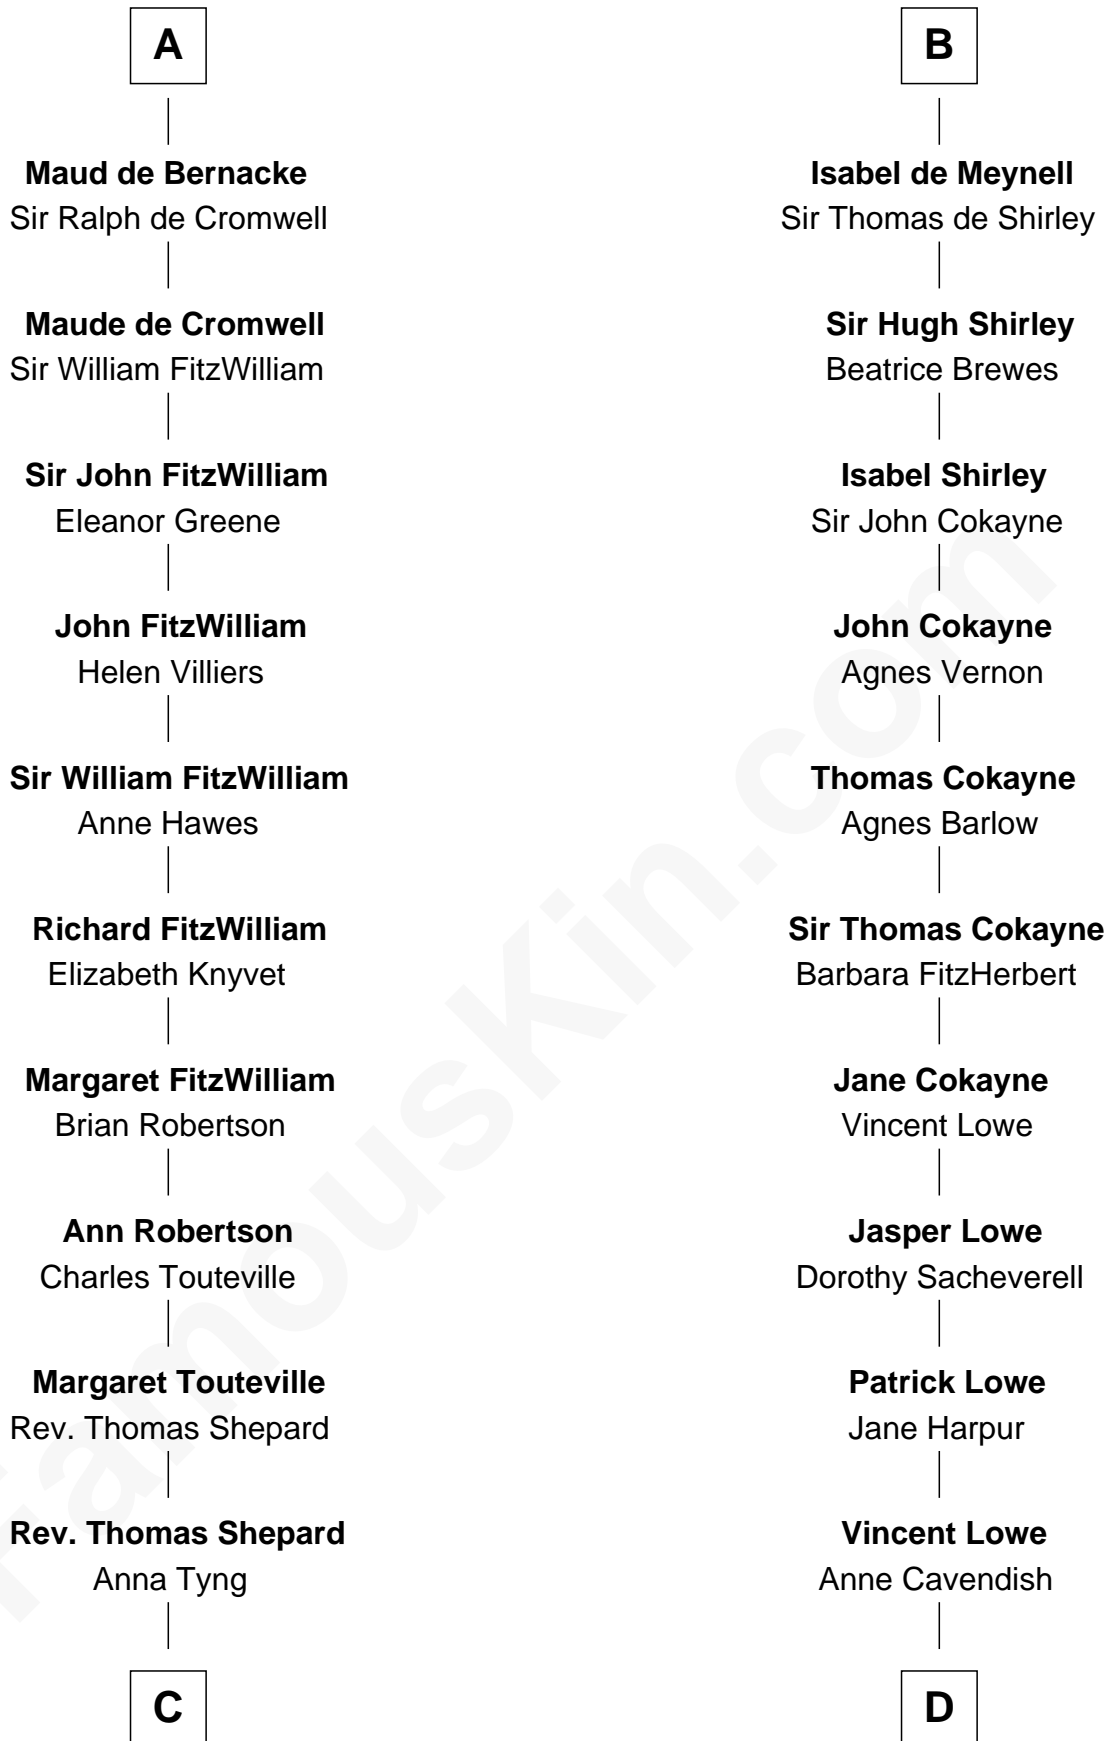

FamousKin.com

Relationship Chart of

Abigail (Smith) Adams

First Lady of President John Adams

20th cousin 1 time removed of

Charles Carroll

Signer of the Declaration of Independence

C

Anna Shepard

Daniel Quincy

Col John Quincy

Elizabeth Norton

Elizabeth Quincy

Rev. William Smith

Abigail (Smith) Adams

First Lady of John Adams