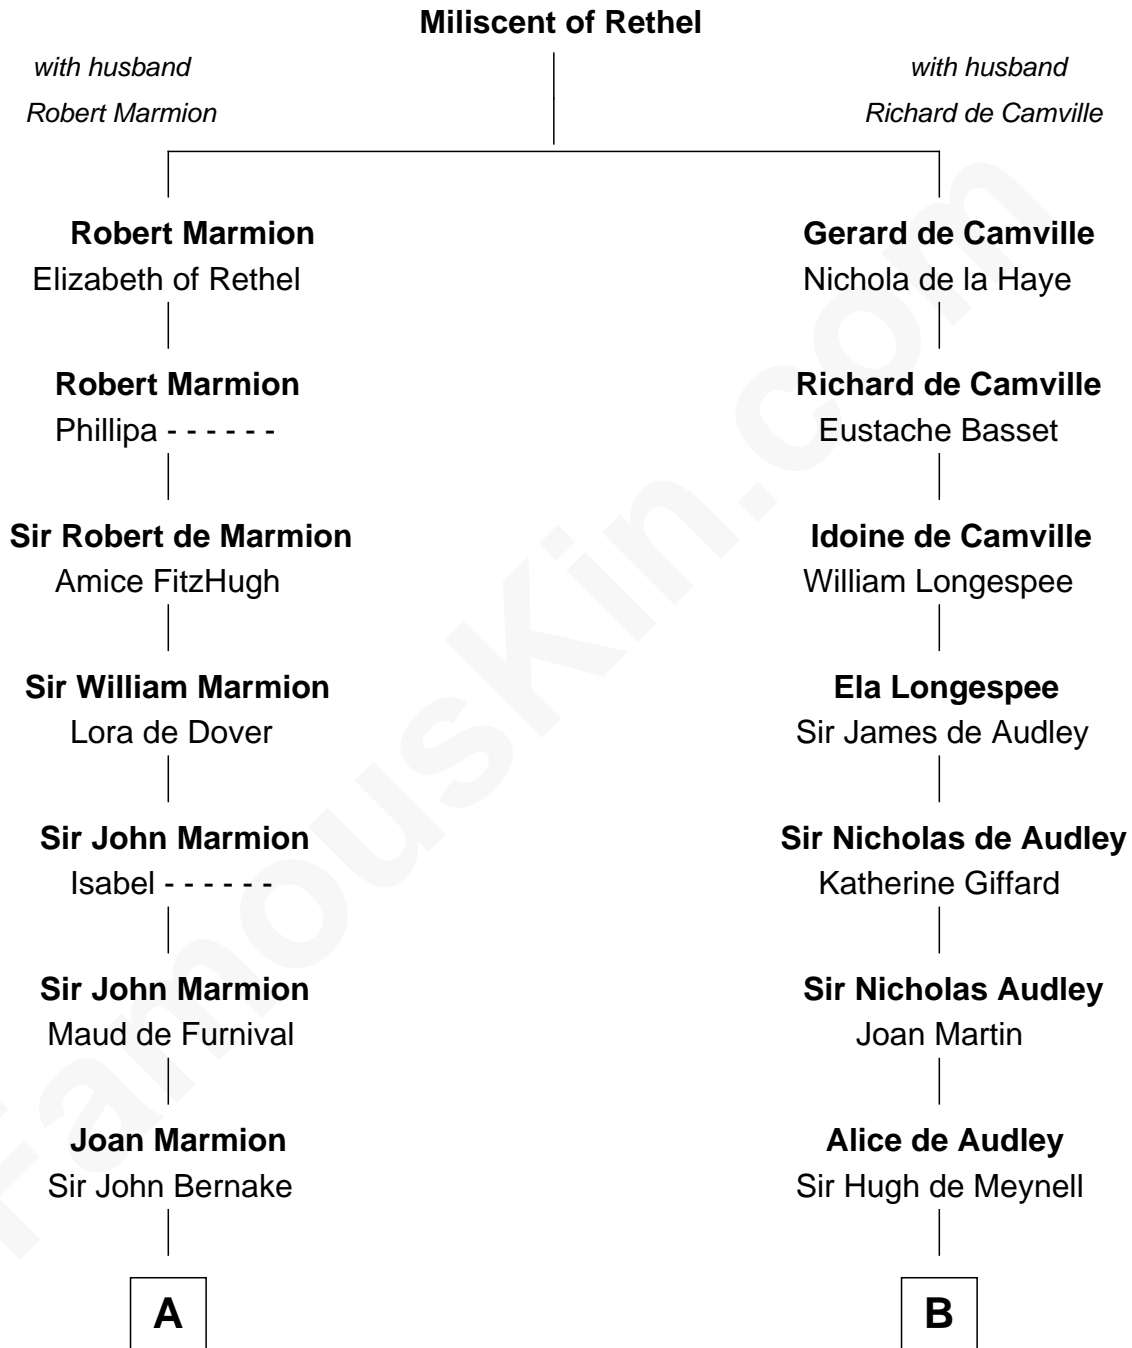

FamousKin.com

Relationship Chart of

Abigail (Smith) Adams

First Lady of President John Adams

20th cousin 1 time removed of

Charles Carroll

Signer of the Declaration of Independence

C

Anna Shepard

Daniel Quincy

Col John Quincy

Elizabeth Norton

Elizabeth Quincy

Rev. William Smith

Abigail (Smith) Adams

First Lady of John Adams