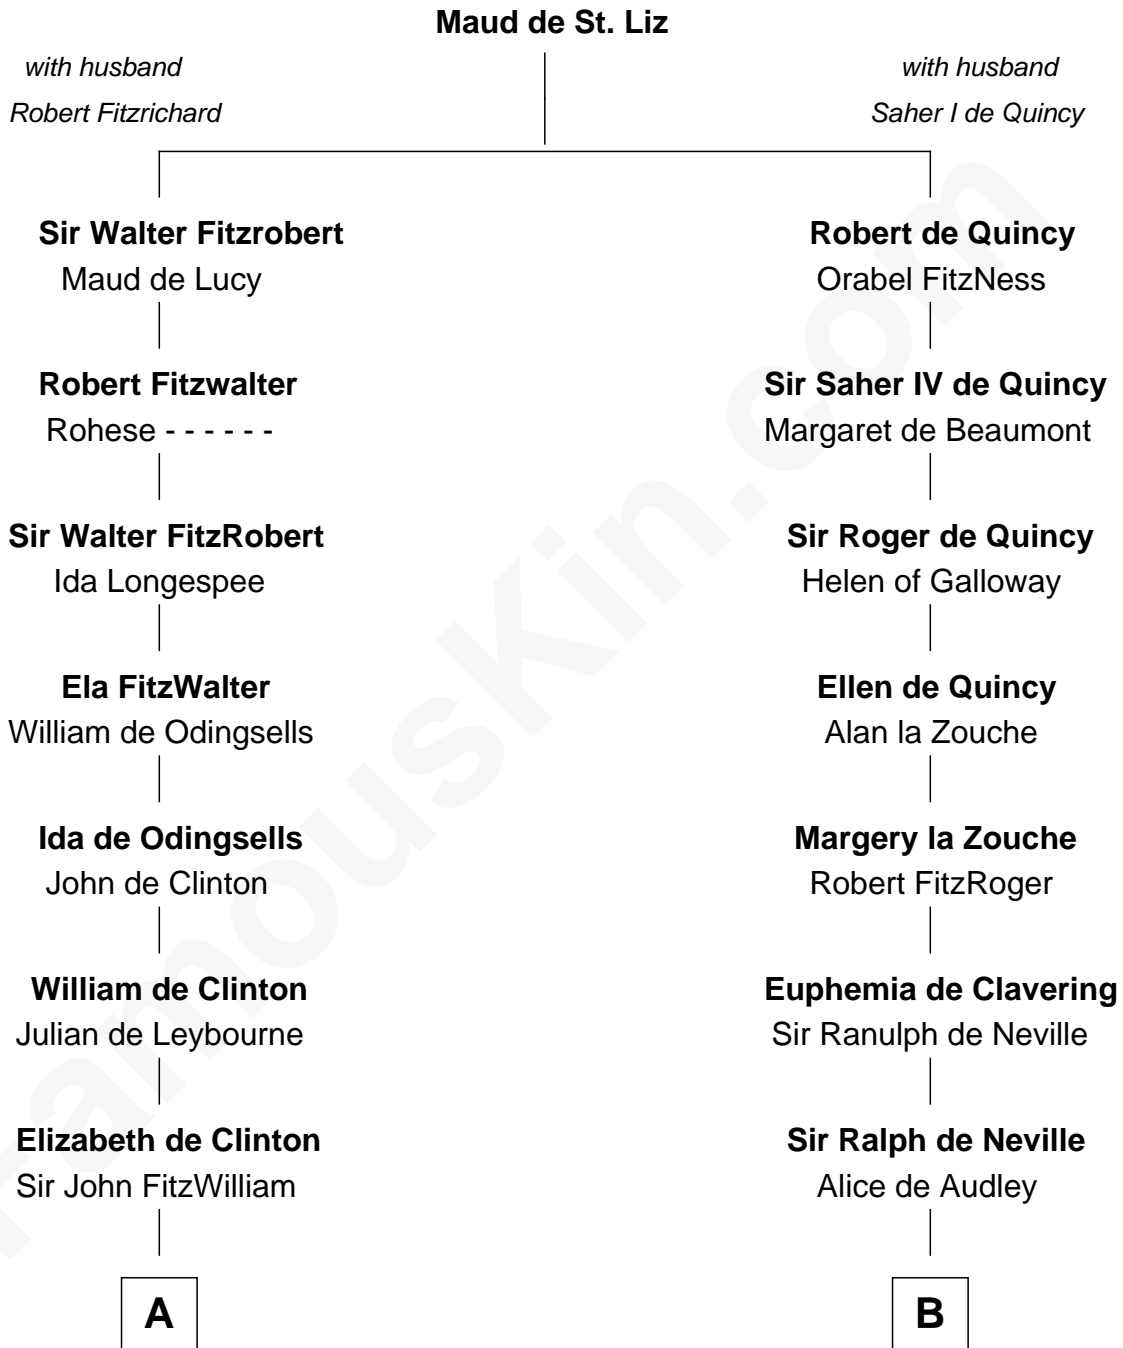

FamousKin.com Relationship Chart of

Abigail (Smith) Adams

First Lady of President John Adams

19th cousin of

Daniel Carroll

Signer of the U.S. Constitution

C

Col John Quincy
Elizabeth Norton

Elizabeth Quincy
Rev. William Smith

Abigail (Smith) Adams
First Lady of John Adams

D

Anne Digges
Henry Darnall

Eleanor Darnall
Daniel Carroll

Daniel Carroll
Signer of the U.S. Constitution

FamousKin.com