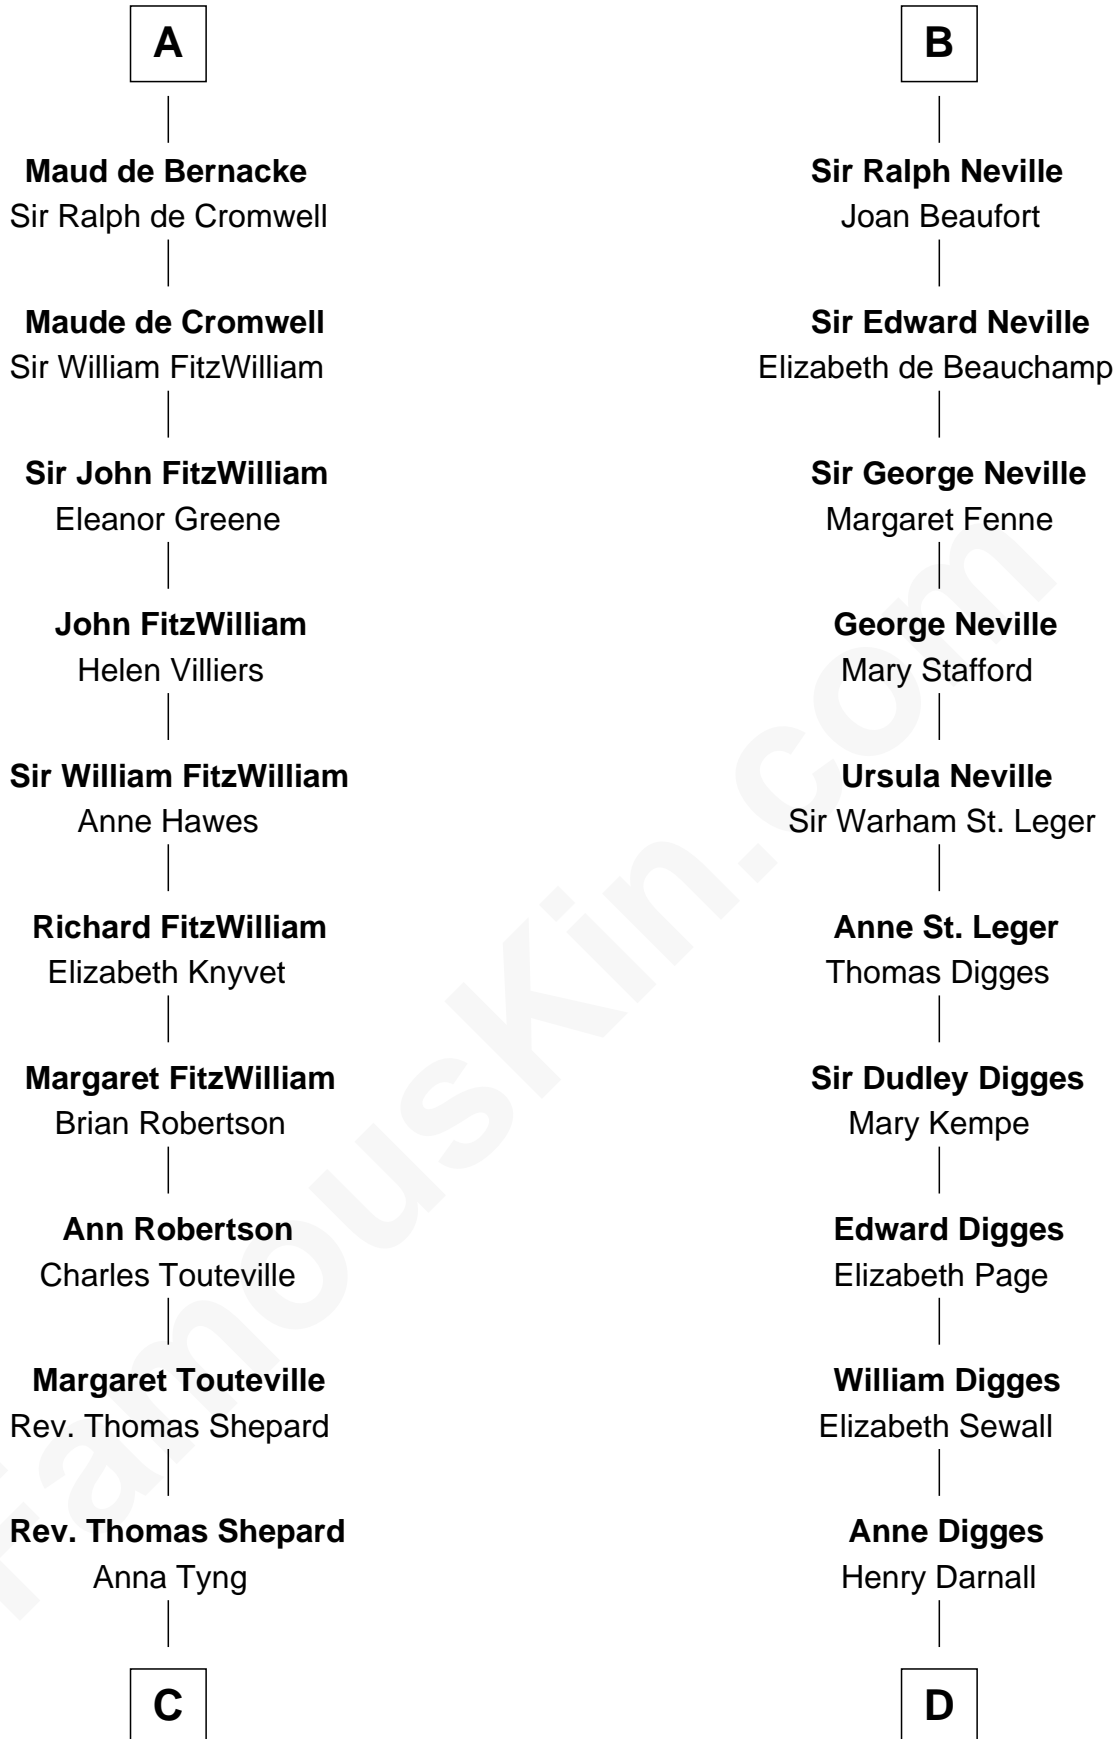

FamousKin.com

Relationship Chart of

Abigail (Smith) Adams

First Lady of President John Adams

18th cousin 2 times removed of

Daniel Carroll

Signer of the U.S. Constitution

C

Anna Shepard

Daniel Quincy

Col John Quincy

Elizabeth Norton

Elizabeth Quincy

Rev. William Smith

Abigail (Smith) Adams

First Lady of John Adams