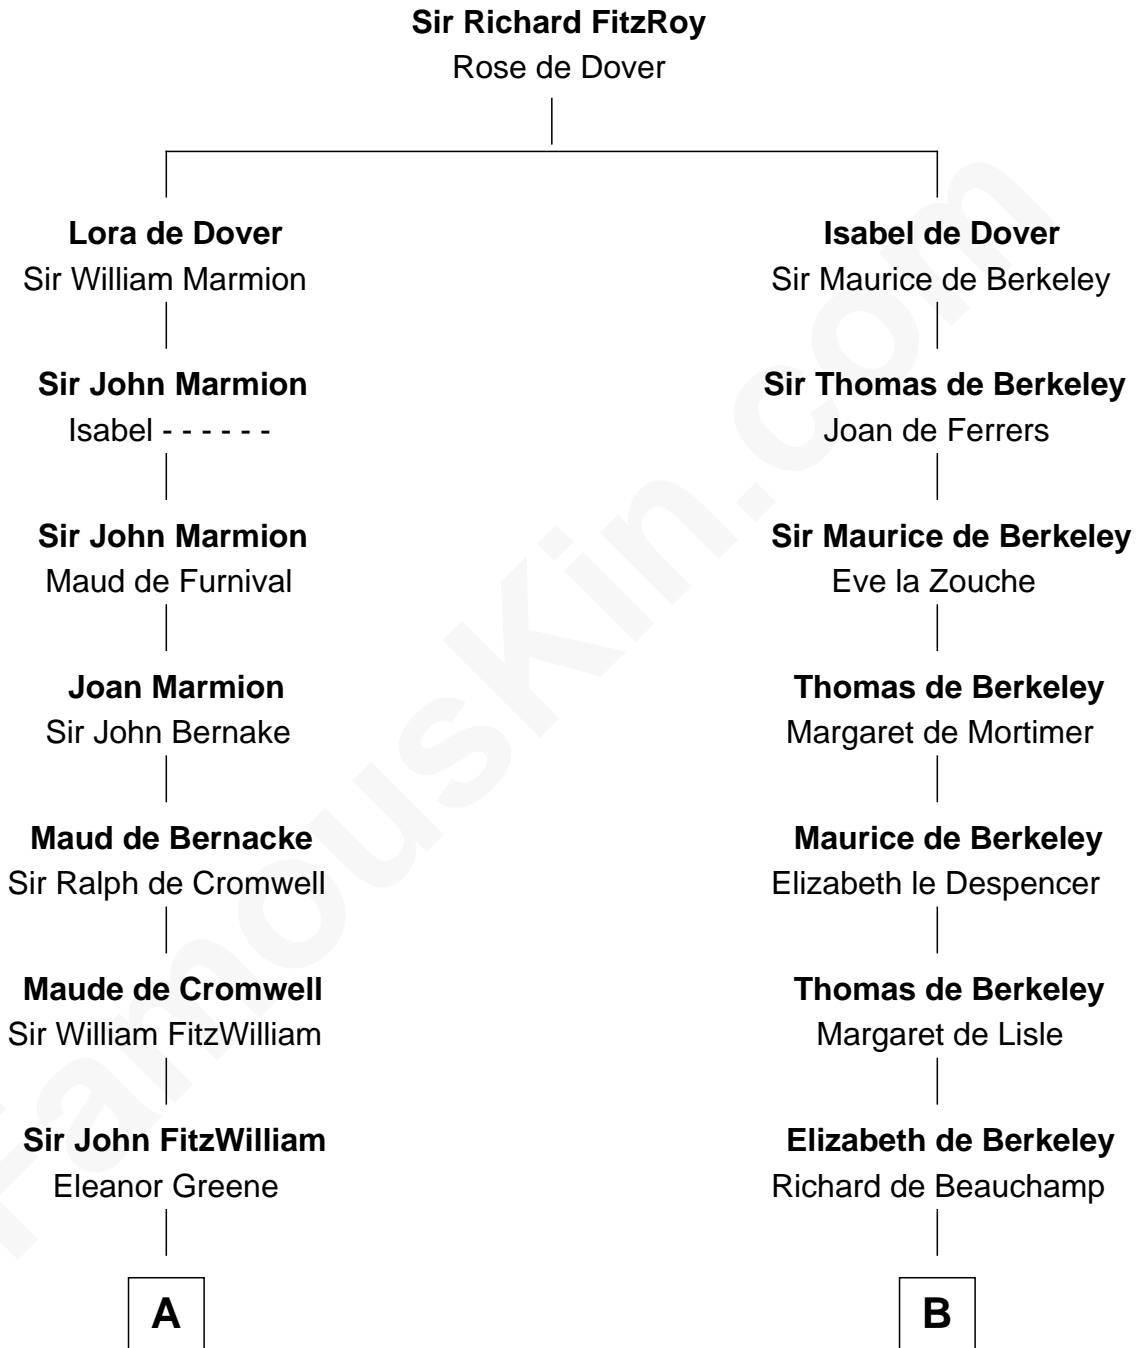

FamousKin.com

Relationship Chart of

Abigail (Smith) Adams

First Lady of President John Adams

17th cousin 4 times removed of

Lewis Carroll

Author of Alice in Wonderland

C

Lucy Hoghton
Thomas Lutwidge

Henry Lutwidge
Jane Molyneux

Charles Lutwidge
Elizabeth Anne Dodgson

Frances Jane Lutwidge
Rev. Charles Dodgson

Lewis Carroll
Author of Alice in Wonderland