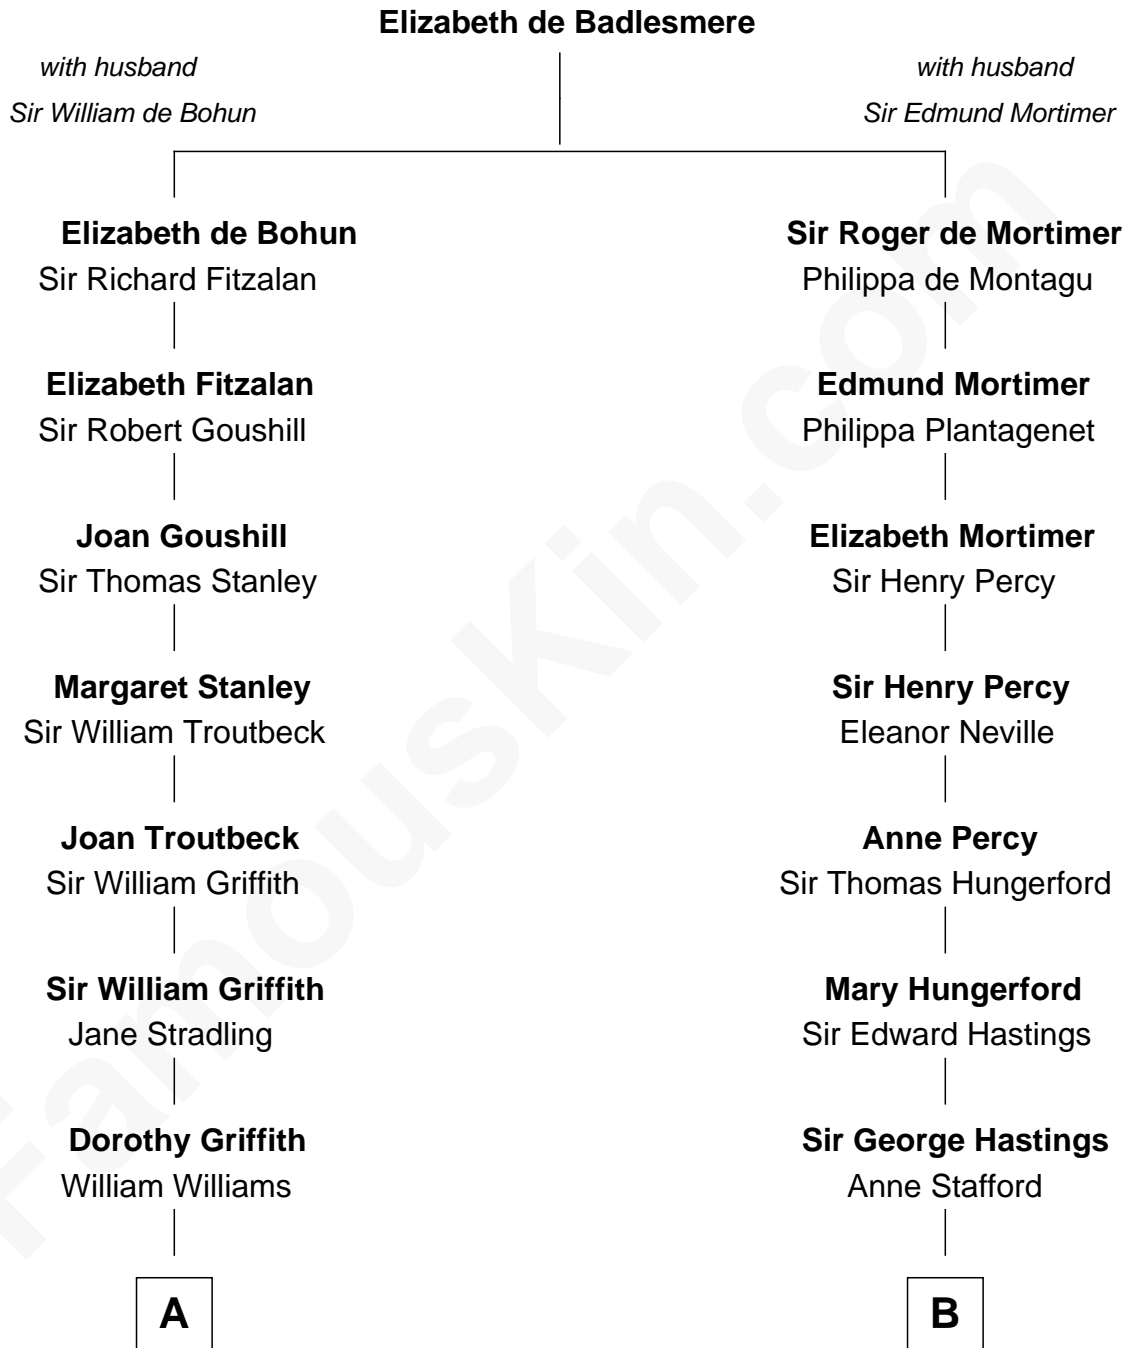

# FamousKin.com

## Relationship Chart of

### Abigail (Smith) Adams

First Lady of President John Adams

14th cousin 4 times removed of

**E. M. Forster**  
English Novelist

**C**

**Edward Morgan Llewellyn Forster**

Alice Clara Whichelo

**E. M. Forster**