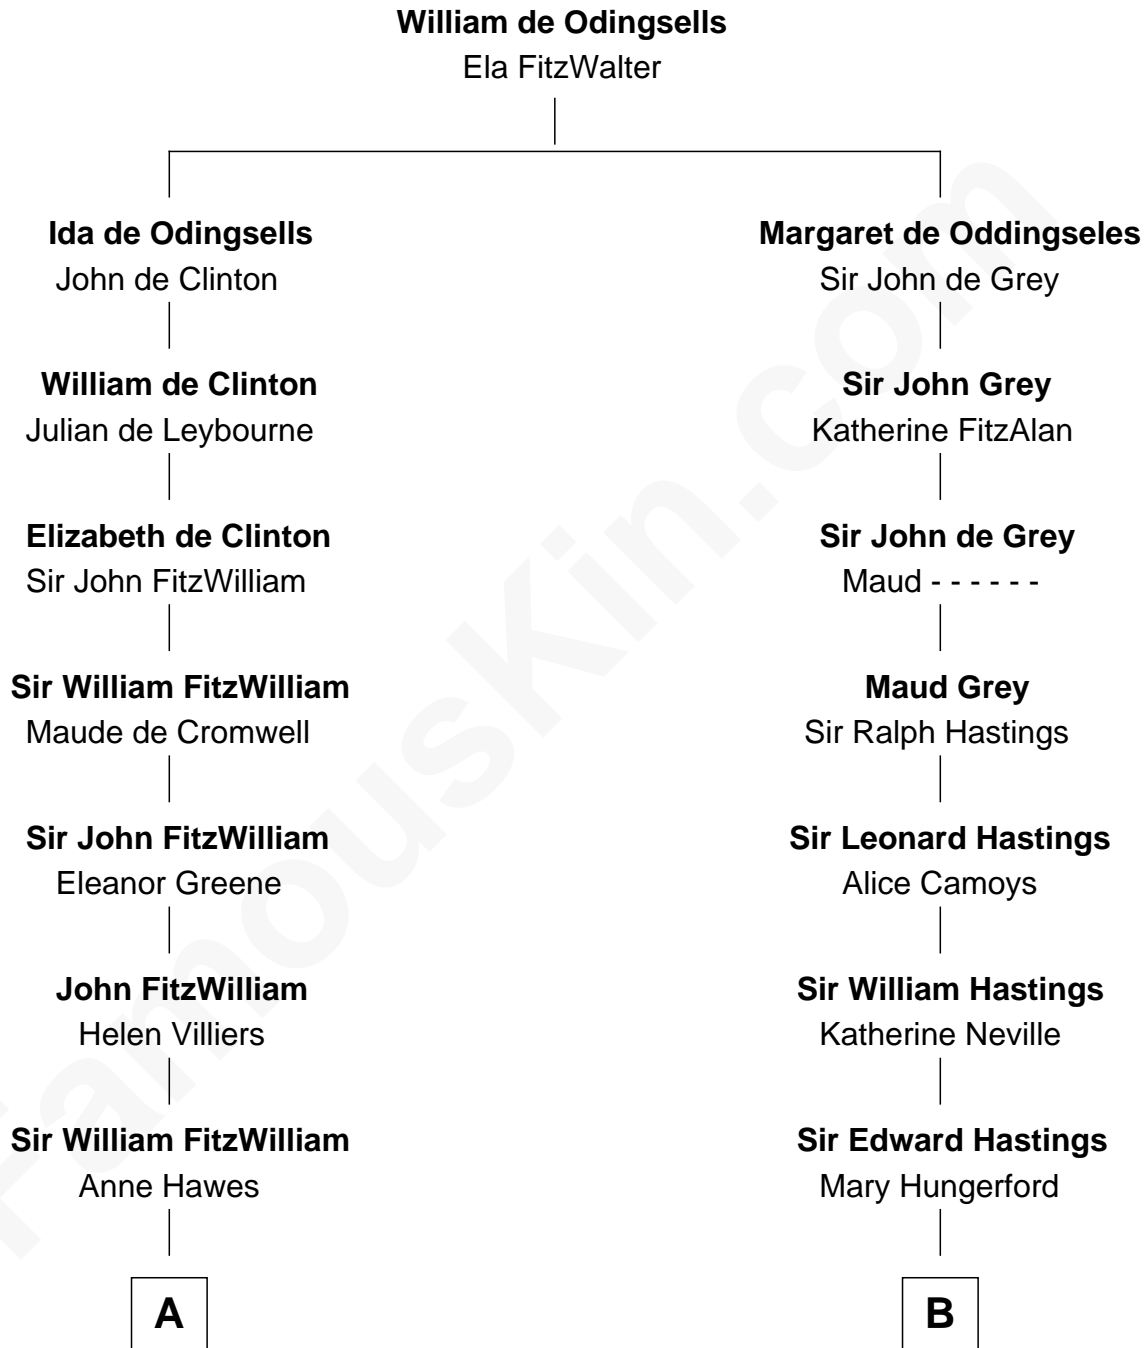

## Relationship Chart of

### Abigail (Smith) Adams

First Lady of President John Adams

15th cousin 4 times removed of

**E. M. Forster**  
English Novelist

**C**

**Laura Thornton**

Charles Forster

**Edward Morgan Llewellyn Forster**

Alice Clara Whichelo

**E. M. Forster**

*English Novelist*

FamousKin.com