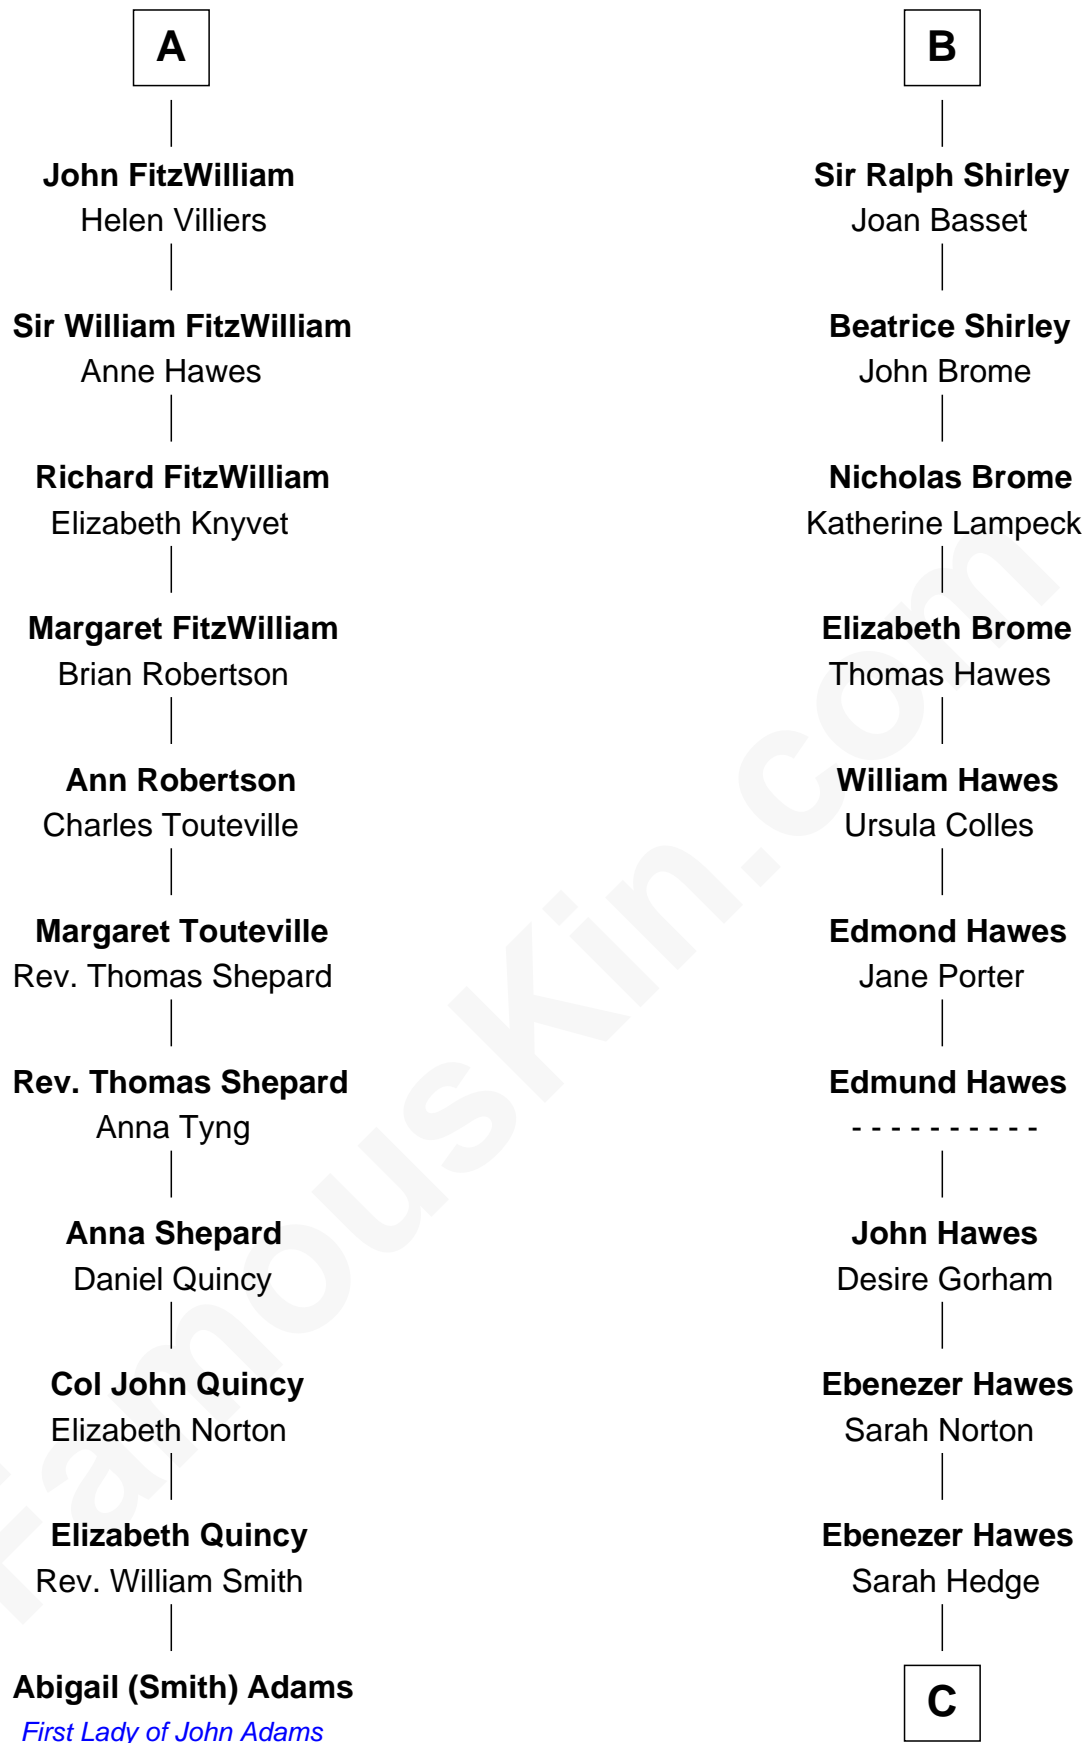

## Relationship Chart of

### Abigail (Smith) Adams

*First Lady of President John Adams*

17th cousin 4 times removed of

### Eugene Foss

*45th Governor of Massachusetts*

**Sir William Longespee**

Ela of Salisbury

**C**

**Thankful Hawes**  
Col. Enoch Hallett

**Susanna Hallett**  
Col. Heman Bangs

**Amanda Bangs**  
Samuel Bartlett Foss

**George Edmund Foss**  
Marcia Cordelia Noble

**Eugene Foss**

*45th Governor of Massachusetts*