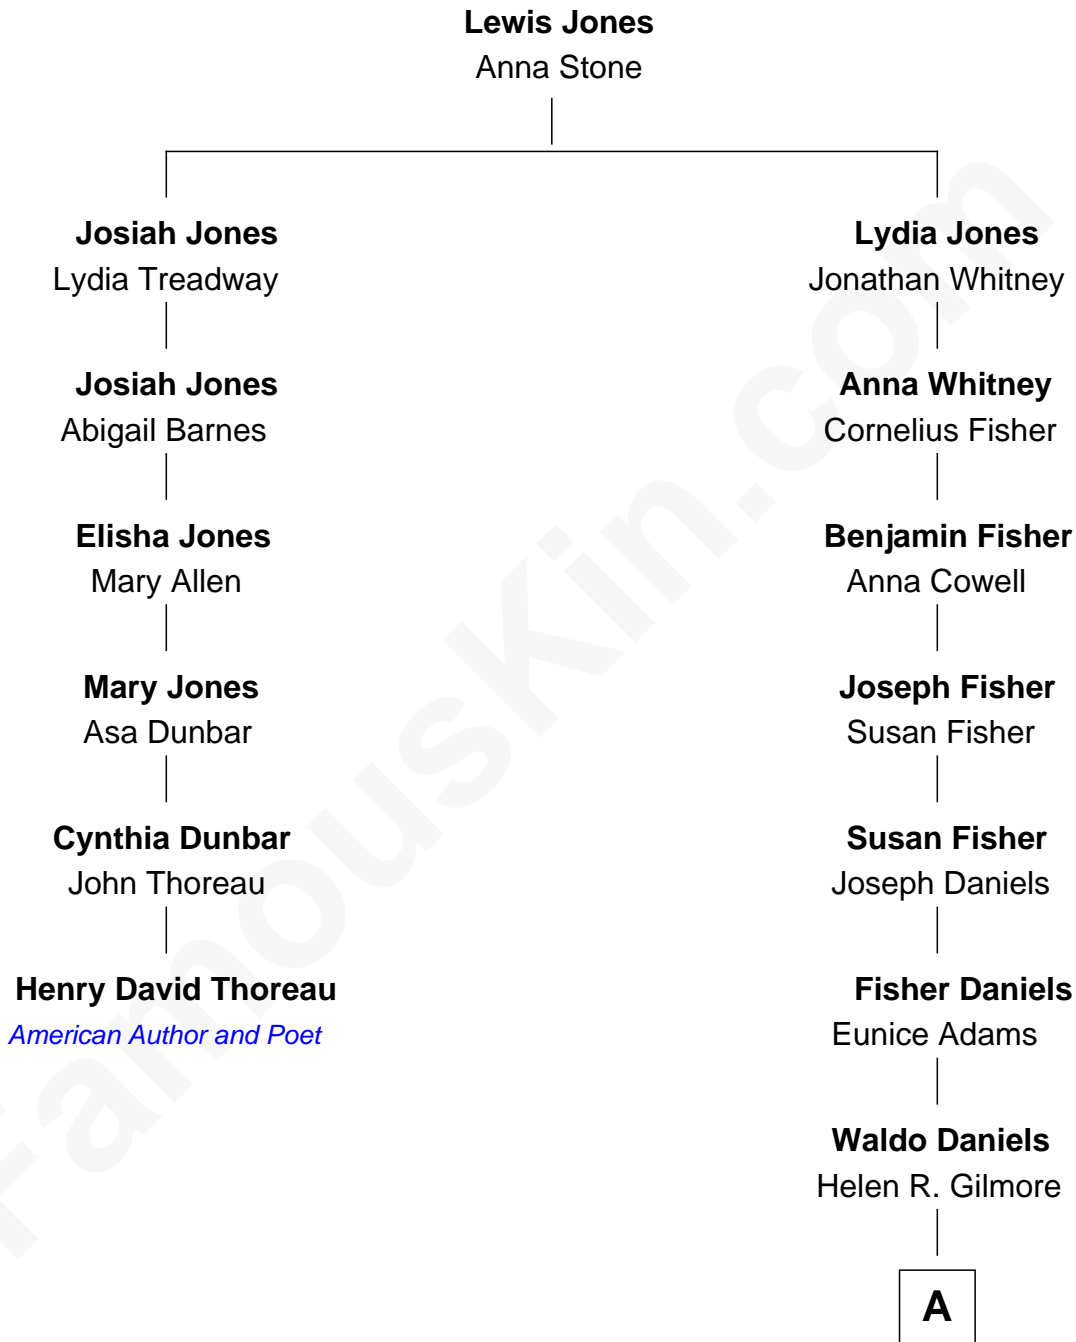

**FamousKin.com**  
**Relationship Chart of**  
**Henry David Thoreau**  
*American Author and Poet*

5th cousin 3 times removed of  
**Bessie Waldo (Daniels) Allison**  
*RMS Titanic Victim*

A

Arville Fisher Daniels

Sarah J. McCully

Bessie Waldo (Daniels) Allison

*RMS Titanic Victim*

FamousKin.com