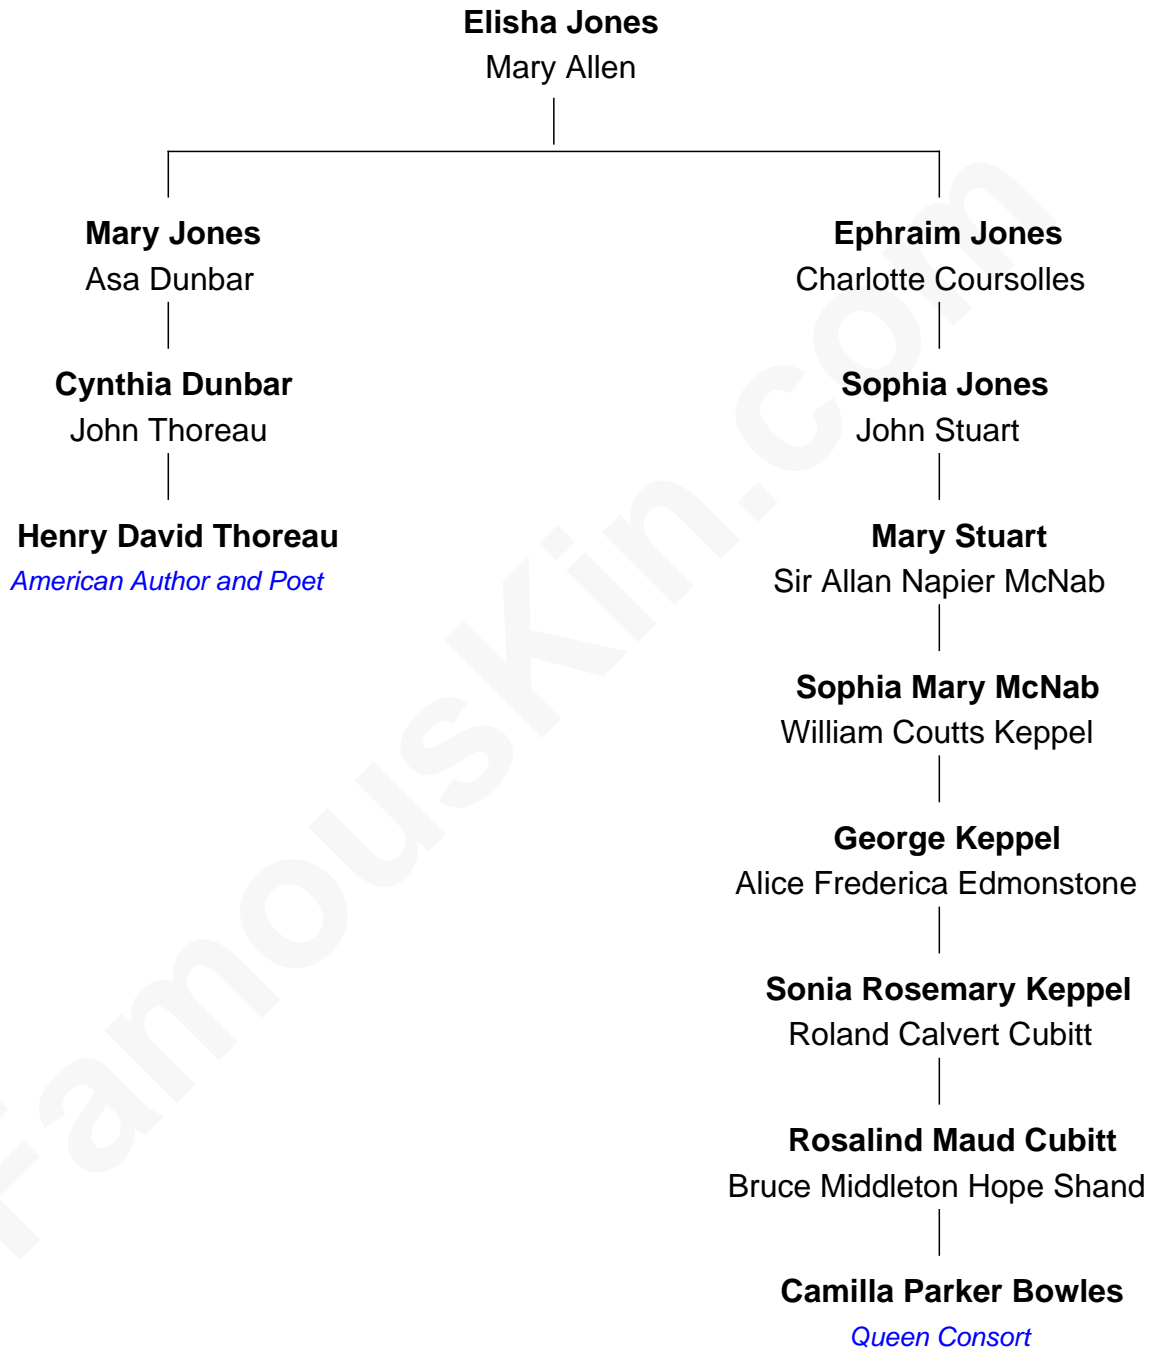

FamousKin.com
Relationship Chart of
Henry David Thoreau
American Author and Poet

2nd cousin 5 times removed of
Camilla Parker Bowles
Queen Consort of the United Kingdom

Camilla Parker Bowles photo by [Agência Brasil](#) [\(CC BY 3.0 BRAZIL\)](#)