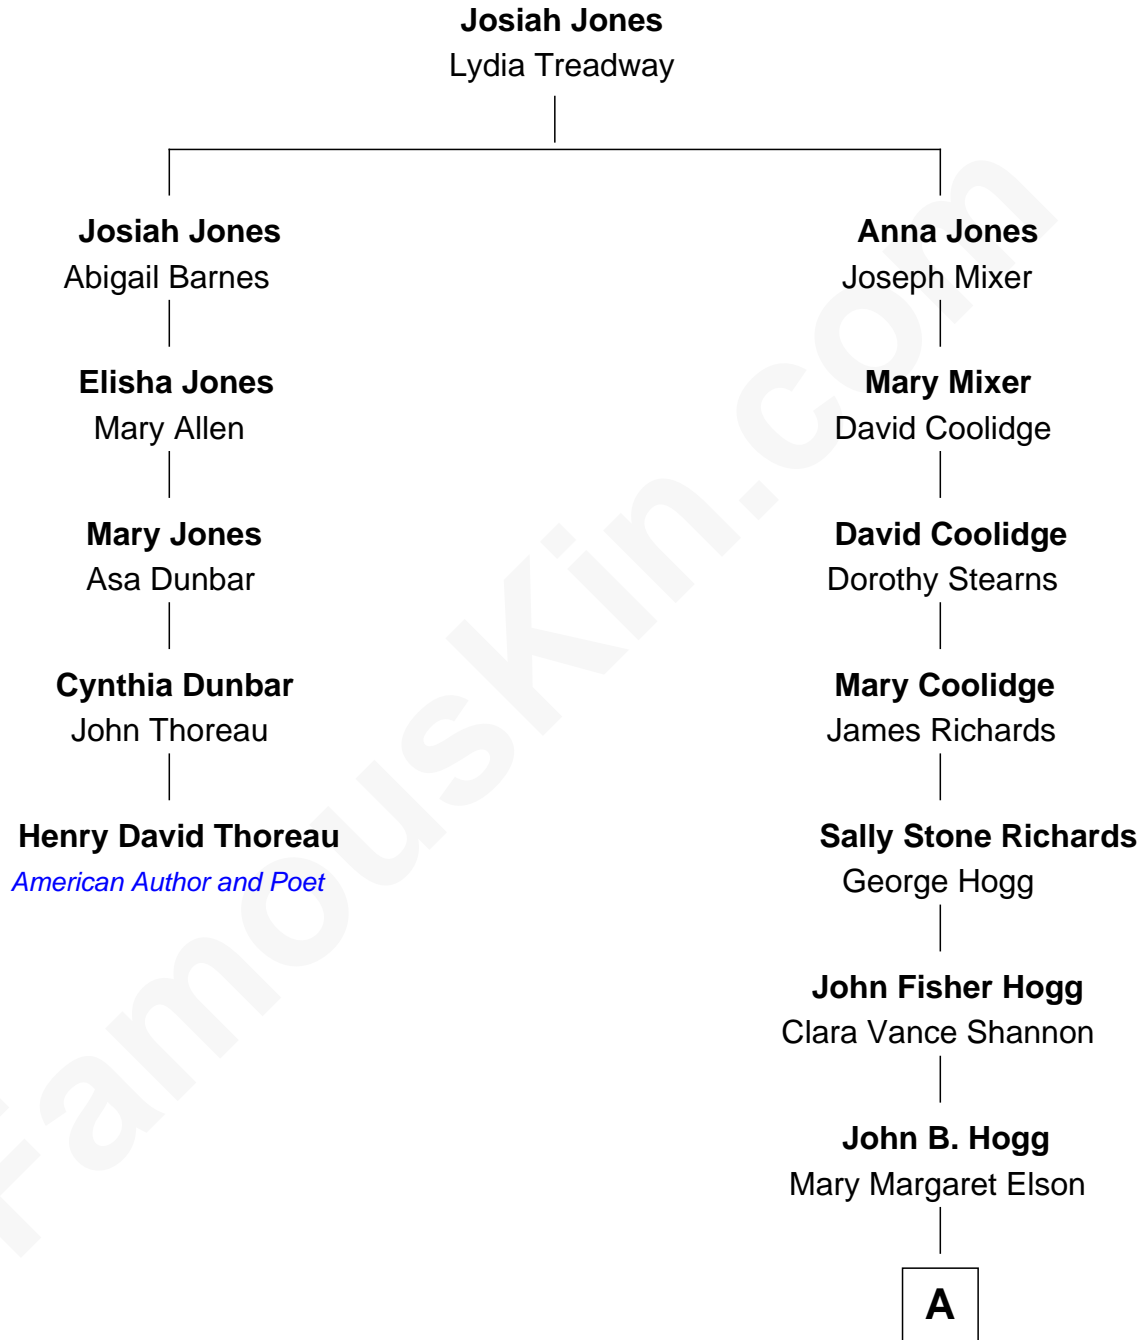

FamousKin.com
Relationship Chart of
Henry David Thoreau
American Author and Poet

4th cousin 5 times removed of

Judith Hoag
TV and Movie Actress

A

Charles Elson Hogg
Mary Pauline Haslage

Charles Edward Hogg
Joan Esther Todriff