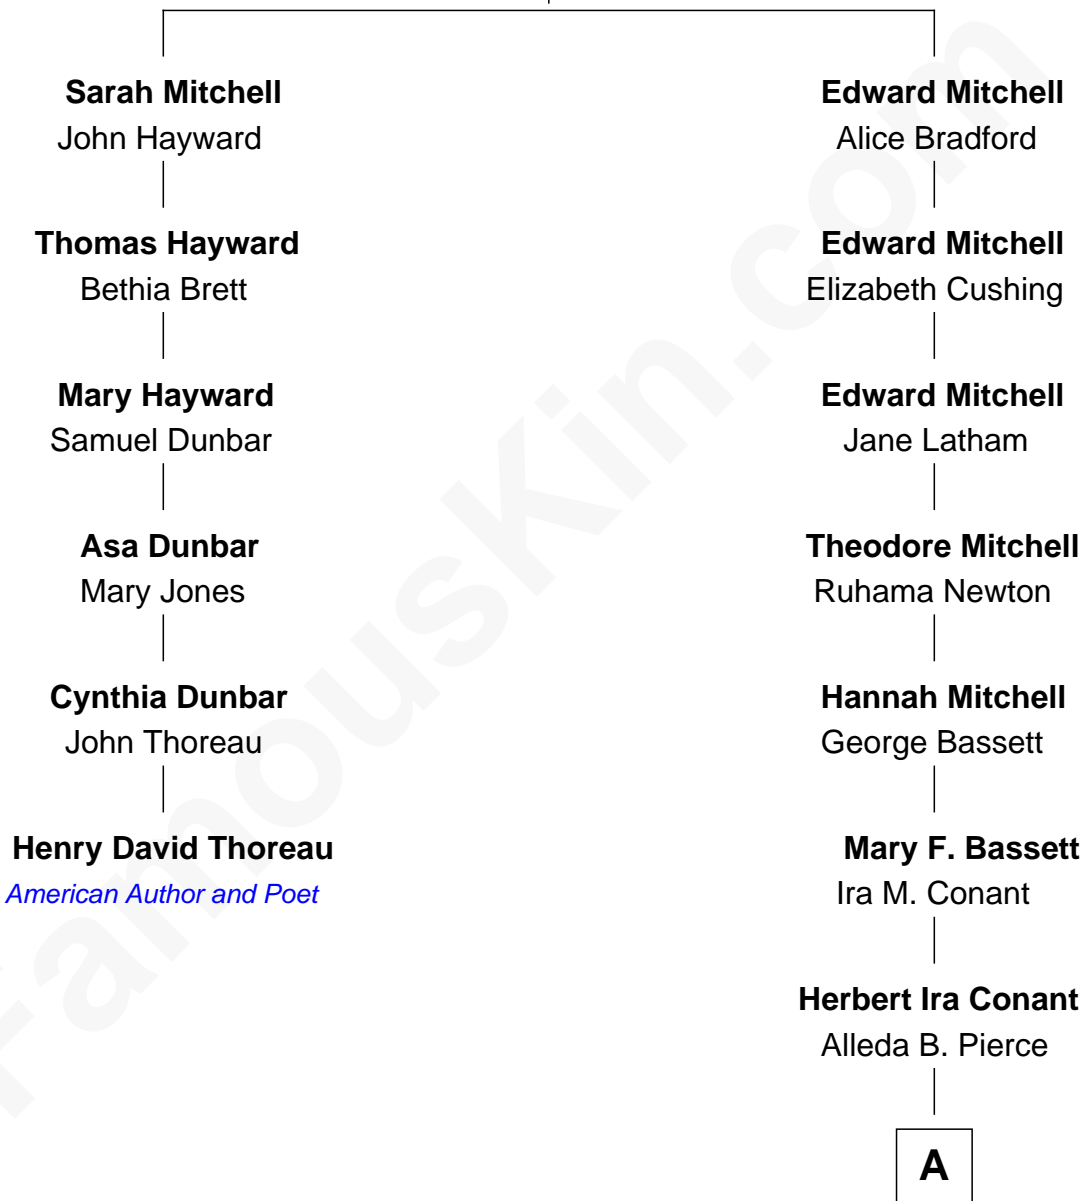

## Relationship Chart of

### Henry David Thoreau

*American Author and Poet*

5th cousin 5 times removed of

**Nat Faxon**

*Actor, Comedian, Director and Screenwriter*

**Experience Mitchell**

Mary - - - - -

**A**