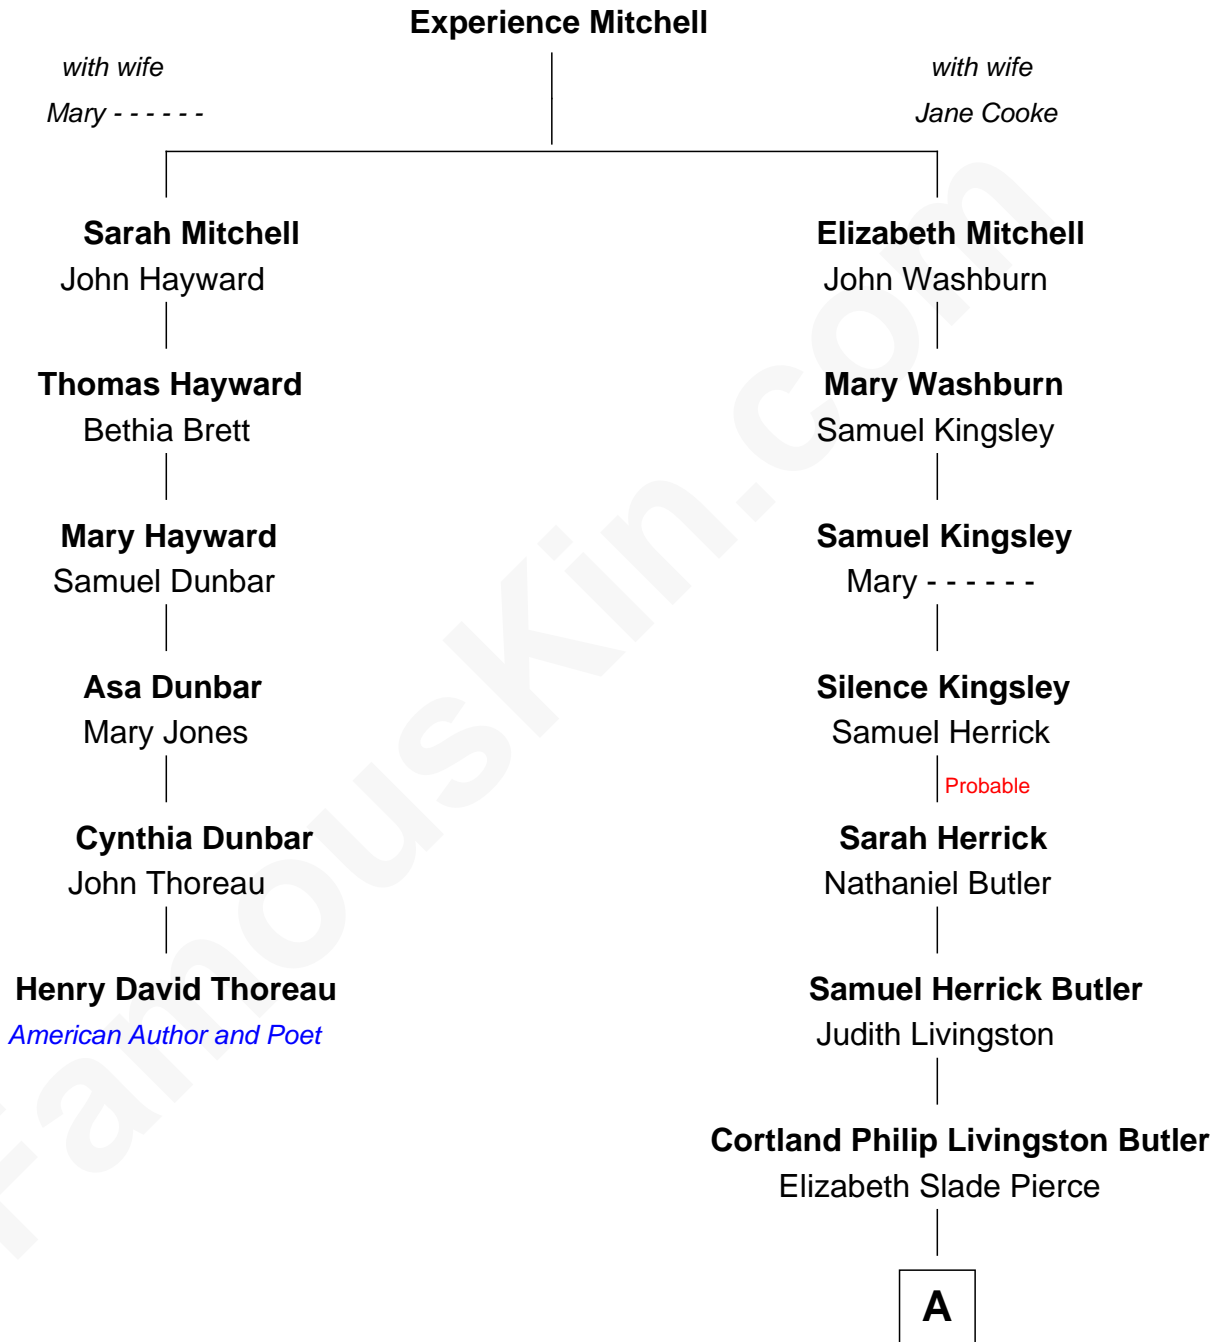

## Relationship Chart of

### Henry David Thoreau

*American Author and Poet*

5th cousin 5 times removed of

**George H. W. Bush**  
*41st U.S. President*

**A**

|  
**Mary Elizabeth Butler**  
Robert Emmet Sheldon

|  
**Flora Sheldon**  
Samuel Prescott Bush

|  
**Prescott Sheldon Bush**  
Dorothy Wear Walker

|  
**George H. W. Bush**  
*41st U.S. President*

FamousKin.com