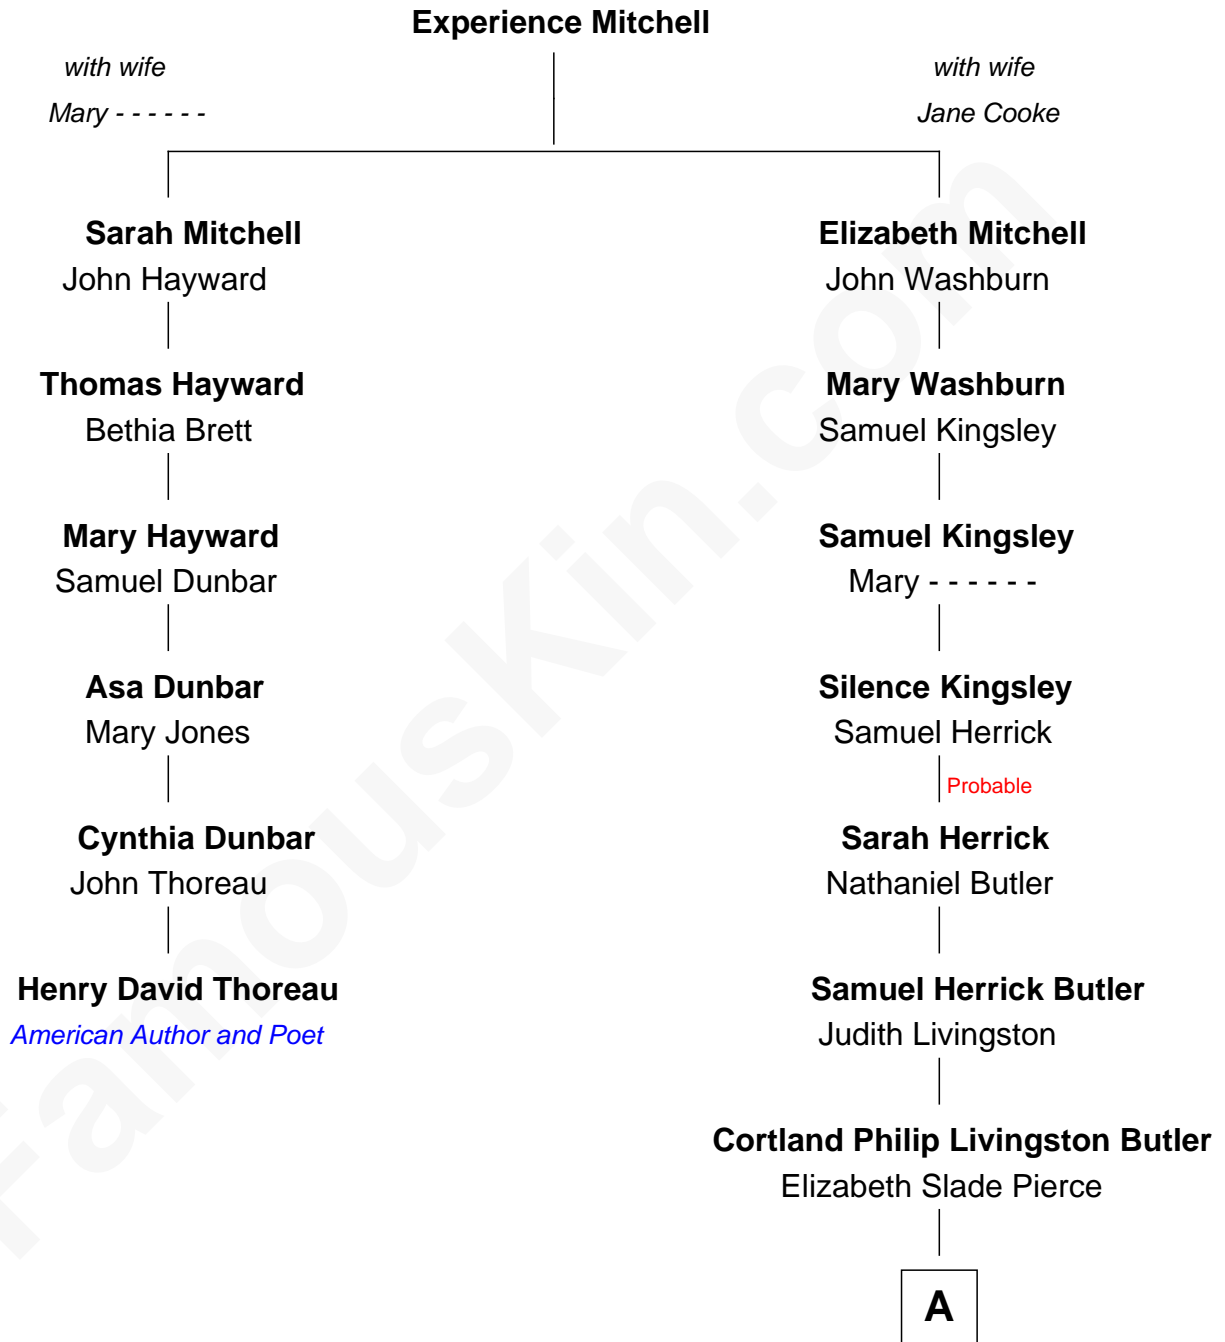

FamousKin.com

Relationship Chart of

Henry David Thoreau

American Author and Poet

5th cousin 6 times removed of

George W. Bush
43rd U.S. President

A

Mary Elizabeth Butler
Robert Emmet Sheldon

Flora Sheldon
Samuel Prescott Bush

Prescott Sheldon Bush
Dorothy Wear Walker

George Herbert Walker Bush
Barbara Pierce

George W. Bush
43rd U.S. President

FamousKin.com