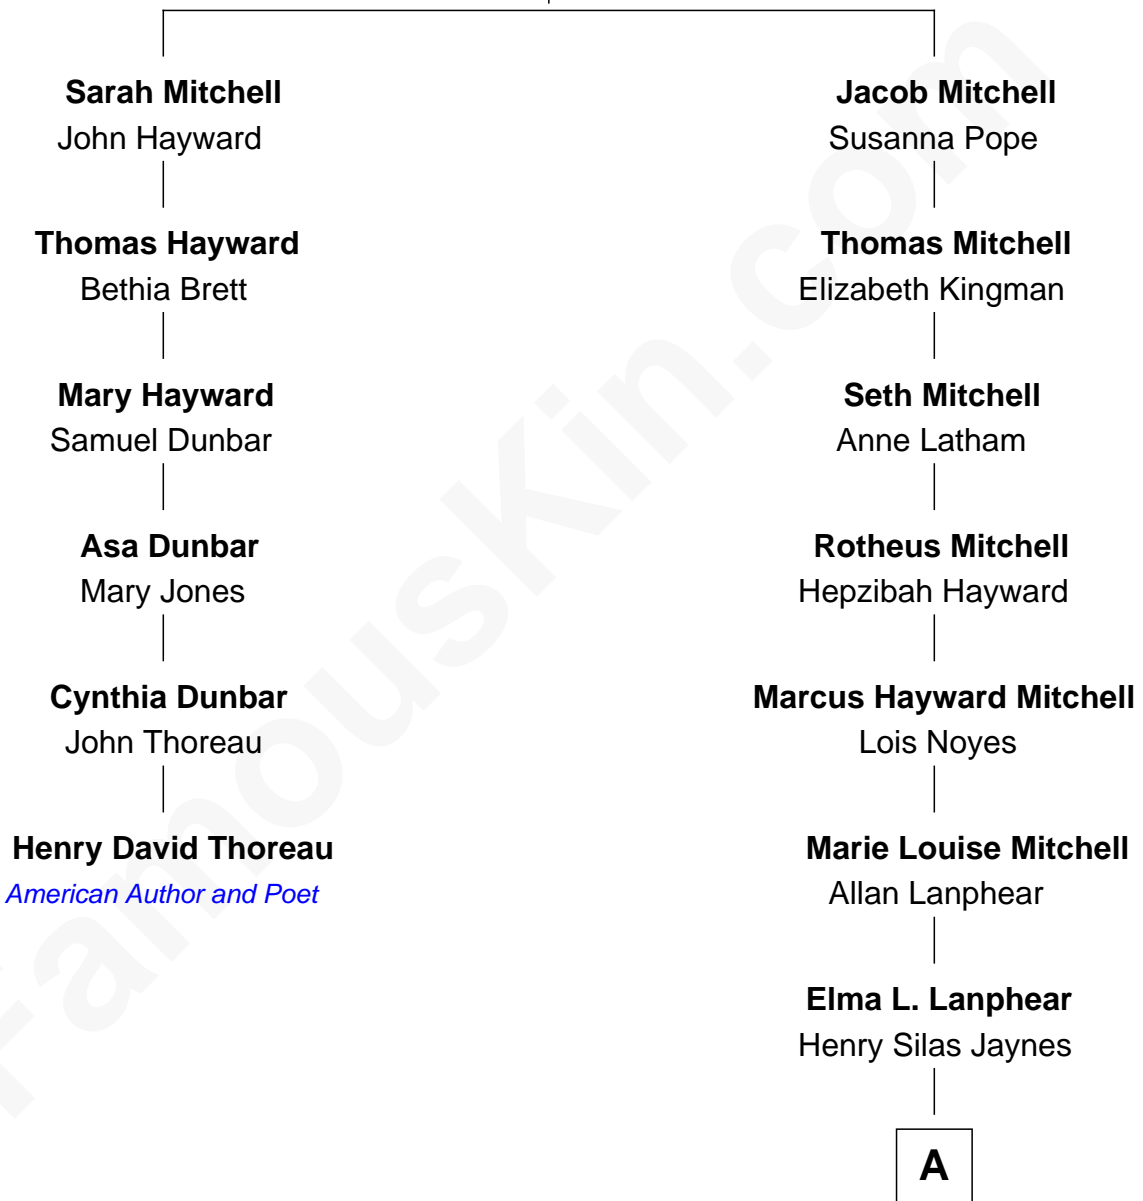

## Relationship Chart of

### Henry David Thoreau

*American Author and Poet*

5th cousin 4 times removed of

**Jane Fonda**  
*Movie Actress*

**Experience Mitchell**

Mary - - - - -

A

Herberta Elma Jaynes