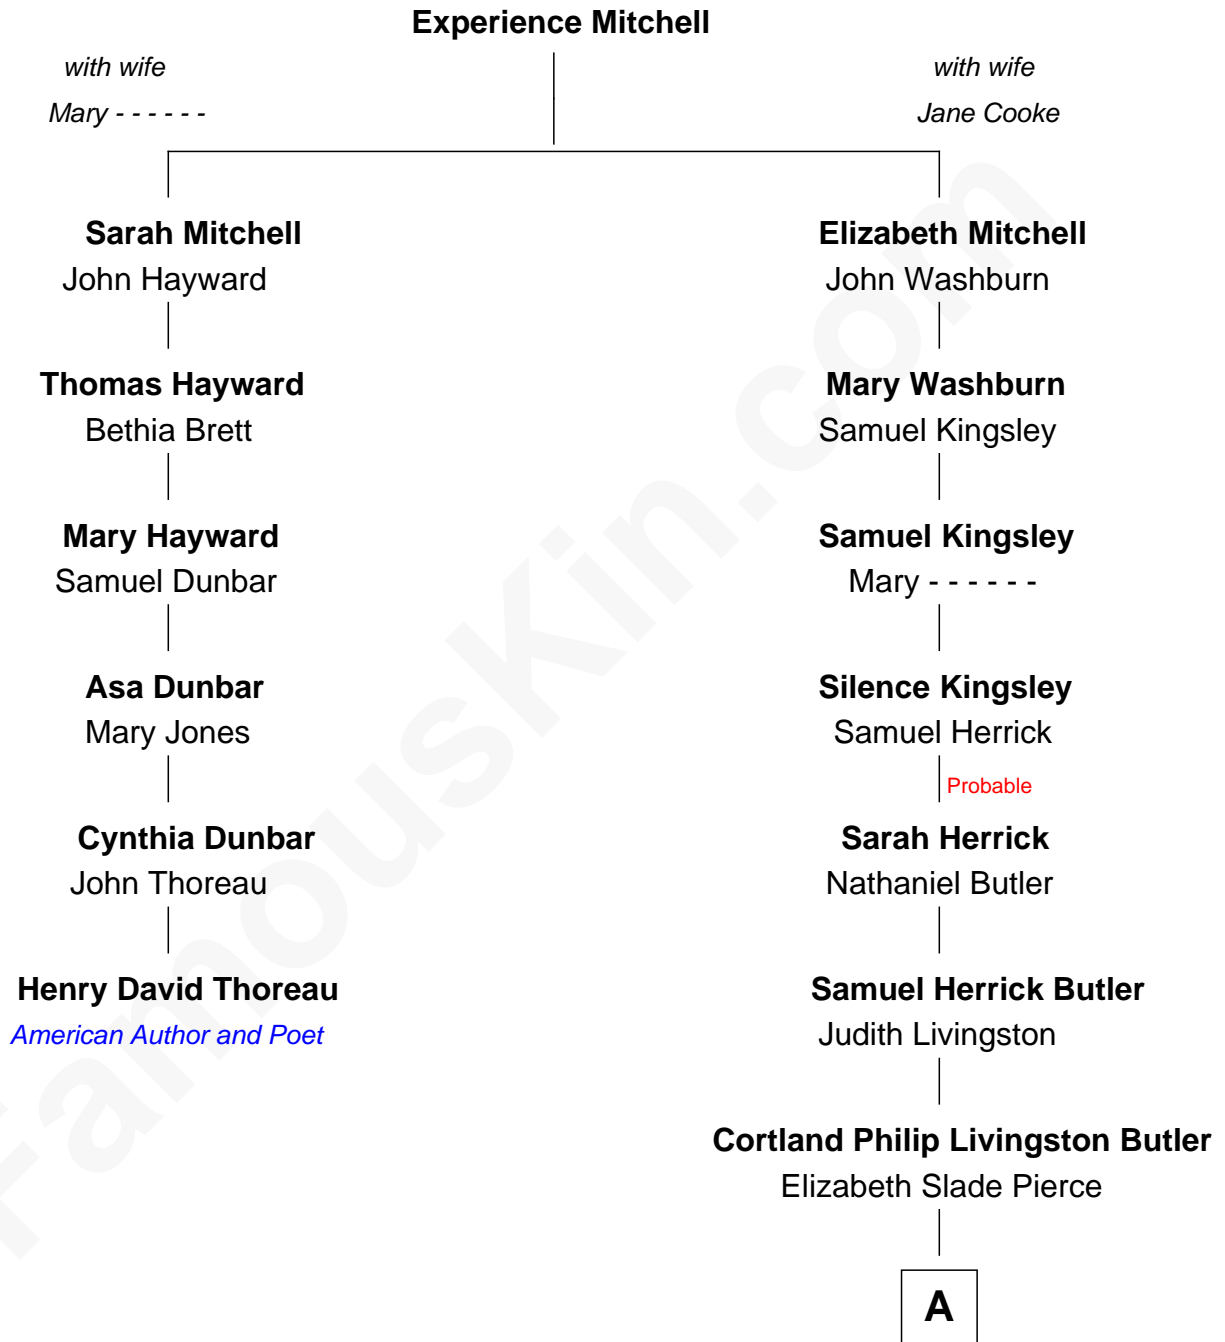

## Relationship Chart of

### Henry David Thoreau

*American Author and Poet*

5th cousin 6 times removed of

**Jeb Bush**  
*43rd Governor of Florida*

**A**

—  
**Mary Elizabeth Butler**  
Robert Emmet Sheldon

—  
**Flora Sheldon**  
Samuel Prescott Bush