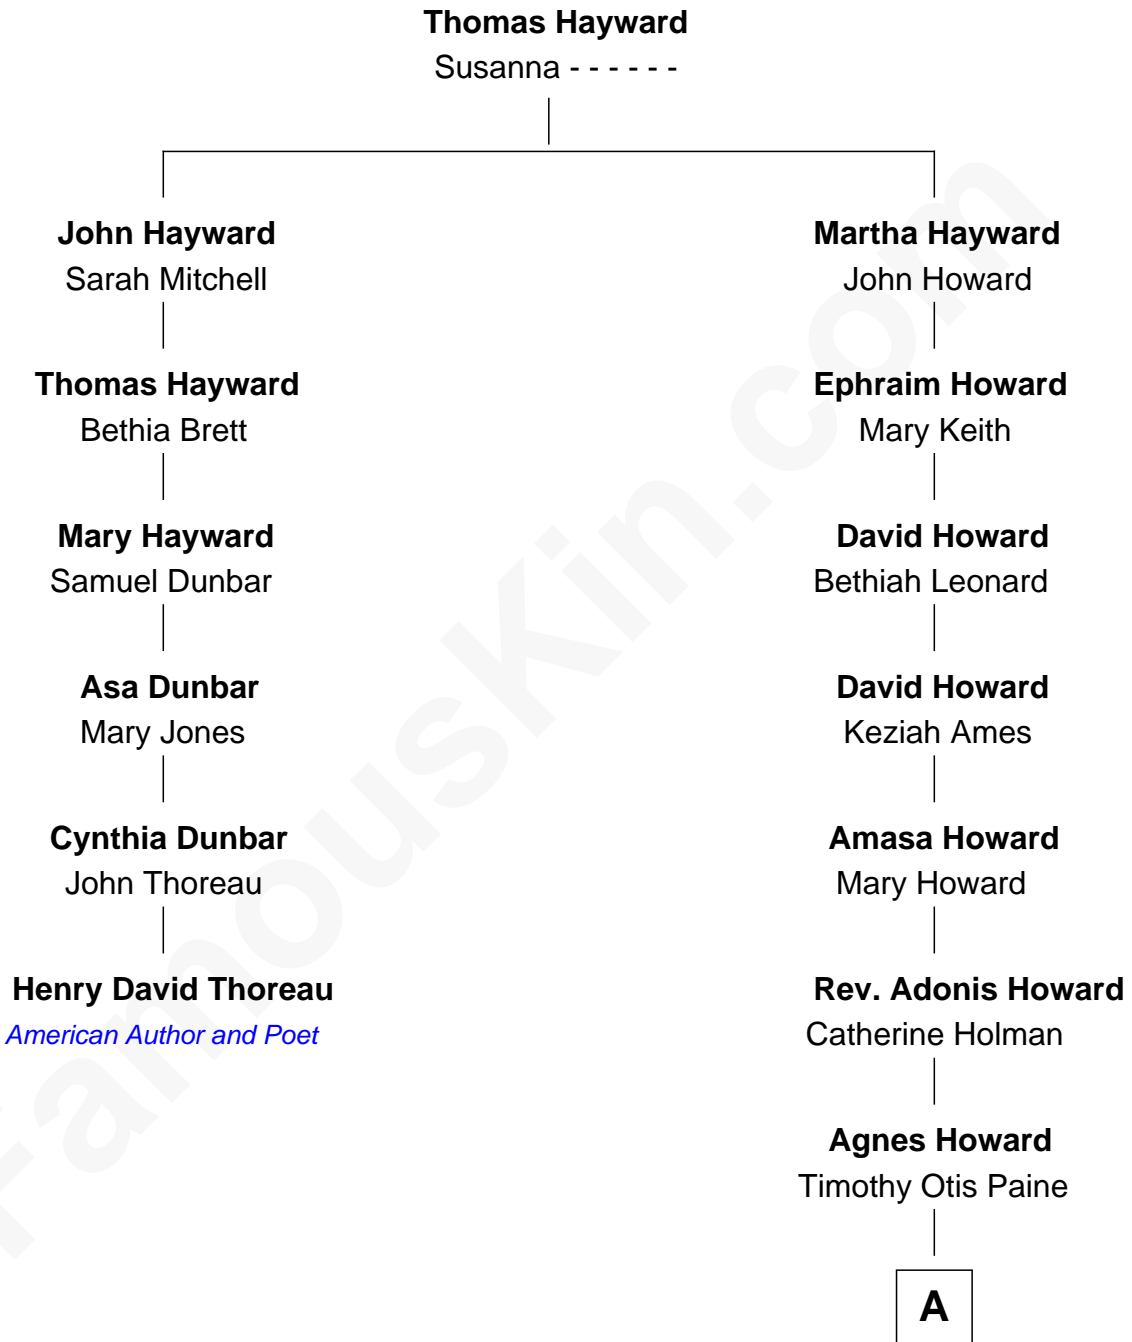

**FamousKin.com**  
**Relationship Chart of**  
**Henry David Thoreau**  
*American Author and Poet*

**5th cousin 5 times removed of**  
**Amy Grant**  
*Christian/Pop Singer and Songwriter*

**A**

|  
**Isabel Paine**

Henry Hastings Grant

|  
**Otis Paine Grant**

Mizella Burton

|  
**Dr. Burton Paine Grant**

Gloria Dean Napier

|  
**Amy Grant**

*Christian/Pop Singer and Songwriter*